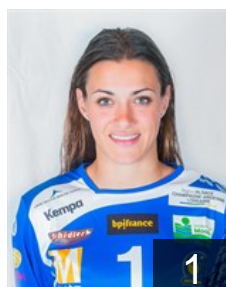

 FRA

Burlet Lindsay

Position: Right Back
Place of birth: Villepinte
Date of birth: 06.06.1994
Height: 180 cm

 FRA

Dos Reis Ornella

Position: Left Back
Place of birth: Verdun
Date of birth: 03.01.1997
Height: 181 cm

 FRA

Edwige Beatrice

Position: Line Player
Place of birth: Paris
Date of birth: 03.10.1988
Height: 182 cm

 FRA

Flippes Laura

Position: Right Wing
Place of birth: Strasbourg
Date of birth: 13.12.1994
Height: 171 cm

 FRA

Glauser Laura

Position: Goalkeeper
Place of birth: Besancon
Date of birth: 20.08.1993
Height: 178 cm

 SLO

Gros Ana

Position: Right Back
Place of birth: Ljubljana
Date of birth: 21.01.1991
Height: 186 cm