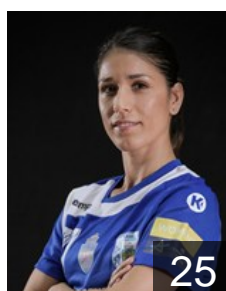

 MNE

**Mehmedovic Majda**

Position: Left Wing  
Place of birth: Bar  
Date of birth: 25.05.1990  
Height: 169 cm

 ROU

**Nan Maria Cristina**

Position: Line Player  
Place of birth: Bucuresti  
Date of birth: 19.05.1990  
Height: 178 cm

 ROU

**Nicula Elena Magdalena**

Position: Centre Back  
Place of birth: bucharest  
Date of birth: 02.08.1986  
Height: 165 cm

 FRA

**Niombla Gnonsiane**

Position: Left Back  
Place of birth: Villeurbanne  
Date of birth: 09.07.1990  
Height: 172 cm