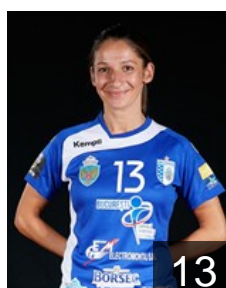

 ROU

**Nicula Elena Magdalena**

Position: Centre Back  
Place of birth: bucharest  
Date of birth: 02.08.1986  
Height: 165 cm

 FRA

**Niombla Gnonsiane**

Position: Left Back  
Place of birth: Villeurbanne  
Date of birth: 09.07.1990  
Height: 172 cm

 SWE

**Torstensson Linnea**

Position: Left Back  
Place of birth: STOCKHOLM  
Date of birth: 30.03.1983  
Height: 186 cm

 ROU

**Ungureanu Paula Claudia**

Position: Goalkeeper  
Place of birth: Brasov  
Date of birth: 30.03.1980  
Height: 181 cm

 ROU

**Varzaru Cristina Georgiana**

Position: Right Wing  
Place of birth: Bucharest  
Date of birth: 05.12.1979  
Height: 167 cm