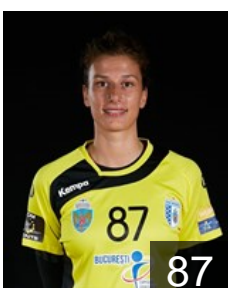

 ROU

**Bazaliu Bianca**

Position: Left Back  
Place of birth: SLATINA  
Date of birth: 30.07.1997  
Height: 181 cm

 DEN

**Böhme Simone**

Position: Right Wing  
Place of birth: Randers  
Date of birth: 17.08.1991  
Height: 169 cm

 ROU

**Bradeanu Aurelia**

Position: Left Back  
Place of birth: Slatina  
Date of birth: 05.05.1979  
Height: 179 cm

 ROU

**Curea Iulia Vasilica**

Position: Left Wing  
Place of birth: Bacau  
Date of birth: 08.04.1982  
Height: 172 cm

 ROU

**Dache Elena**

Position: Centre Back  
Place of birth: Galati  
Date of birth: 24.03.1997  
Height: 177 cm

 CRO

**Grubisic Jelena**

Position: Goalkeeper  
Place of birth: Zagreb  
Date of birth: 20.01.1987  
Height: 184 cm

 SWE

**Guldén Isabelle**

Position: Centre Back  
Place of birth: Sävedalen  
Date of birth: 29.06.1989  
Height: 178 cm

 ROU

**Iordache Alina**

Position: Goalkeeper  
Place of birth: Bucuresti  
Date of birth: 22.03.1982  
Height: 177 cm