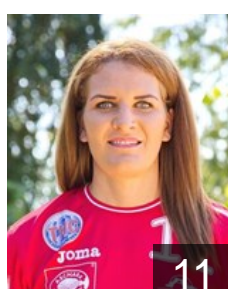

CZE

**Luzumova Iveta**

Position: Centre Back  
Place of birth: Pisek  
Date of birth: 03.04.1989  
Height: 175 cm

ITA

**Niederwieser Anika**

Position: Left Back  
Place of birth: Bressanone  
Date of birth: 28.02.1992  
Height: -

ROU

**Pinteá Crina Elena**

Position: Line Player  
Place of birth: Podu Turcului  
Date of birth: 03.04.1990  
Height: 186 cm