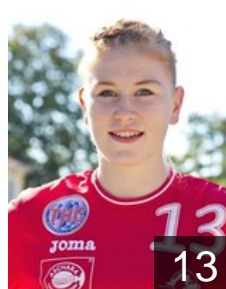

## Planeta Szimonetta

Position: Right Back  
Place of birth: Kazincbarcika  
Date of birth: 12.12.1993  
Height: 198 cm

GER

## Redder Julia

Position: Back  
Place of birth: Erfurt  
Date of birth: 14.09.1998  
Height: -

AUT

## Scheffknecht Beate

Position: Left Back  
Place of birth: Innsbruck  
Date of birth: 27.02.1990  
Height: -

GER