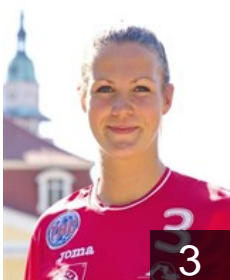

Left Club

NED

Van de Wiel Anouk

Position: Right Back
Place of birth: Venlo
Date of birth: 10.07.1992
Height: 188 cm

Left Club on 14.02.2017