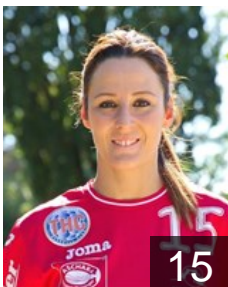

# CLUB COMPETITIONS - DELEGATION LIST

Women's European Cup - EHF Champions League 2016/17

WOMEN'S

GER Thüringer HC - Players

ESP

**Aguilár Díaz Macarena**

Position: Back  
Place of birth: Bolanos de  
Date of birth: 12.03.1985  
Height: 170 cm

GER

**Breitbarth Michelle**

Position: Right Wing  
Place of birth: Erfurt  
Date of birth: 13.08.1998  
Height: 170 cm

GER

**Eckerle Dinah**

Position: Goalkeeper  
Place of birth: Leonberg  
Date of birth: 16.10.1995  
Height: 174 cm