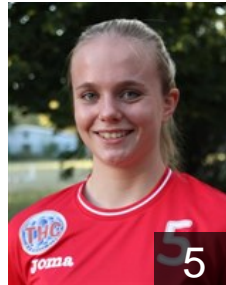

ROU

**Pinteá Crina Elena**

Position: Line Player  
Place of birth: Podu Turcului  
Date of birth: 03.04.1990  
Height: 186 cm

## Planeta Szimonetta

Position: Right Back  
Place of birth: Kazincbarcika  
Date of birth: 12.12.1993  
Height: 198 cm

GER