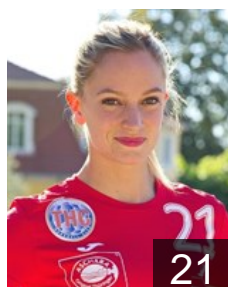

GER

**Breitbarth Michelle**

Position: Right Wing  
Place of birth: Erfurt  
Date of birth: 13.08.1998  
Height: 170 cm

GER

**Eckerle Dinah**

Position: Goalkeeper  
Place of birth: Leonberg  
Date of birth: 16.10.1995  
Height: 174 cm

FRA

**Houette Manon**

Position: Left Wing  
Place of birth: Le Mans  
Date of birth: 02.07.1992  
Height: 168 cm

SVK

**Jakubisova Lydia**

Position: Right Wing  
Place of birth: Bojnice  
Date of birth: 14.10.1981  
Height: 168 cm