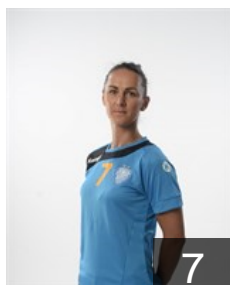

## Blazevic Valentina

Position: Centre Back  
Place of birth: Sinj  
Date of birth: 14.02.1994  
Height: 170 cm

Left Club on 01.02.2017

SLO

## Juric Manca

Position: Line Player  
Place of birth: Ljubljana  
Date of birth: 18.01.1995  
Height: 171 cm

Left Club on 18.01.2017

CRO