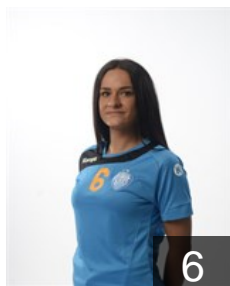

Left Club

CRO

Blazevic Valentina

Position: Centre Back
Place of birth: Sinj
Date of birth: 14.02.1994
Height: 170 cm

Left Club on 01.02.2017