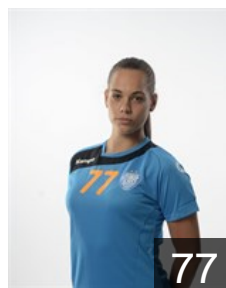

## Omoregie Elizabeth

Position: Left Back  
Place of birth: ATHENE  
Date of birth: 29.12.1996  
Height: 173 cm

SLO

## Pandzic Amra

Position: Goalkeeper  
Place of birth: Ljubljana  
Date of birth: 20.09.1989  
Height: 177 cm

SLO

## Stefanisin Sergeja

Position: Goalkeeper  
Place of birth: Ljubljana  
Date of birth: 19.09.1974  
Height: 184 cm

SLO