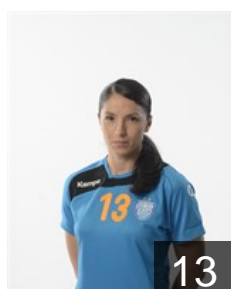

# CLUB COMPETITIONS - DELEGATION LIST

Women's European Cup - EHF Champions League 2016/17

WOMEN'S

SLO Krim Otp Group Mercator - Players

SLO

**Abina Ana**

Position: Left Back  
Place of birth: LJUBLJANA  
Date of birth: 30.07.1997  
Height: 175 cm

SLO

**Amon Ines**

Position: Left Wing  
Place of birth: Celje  
Date of birth: 13.07.1992  
Height: -

MKD

**Bajramoska Mirjeta**

Position: Left Back  
Place of birth: Bitola  
Date of birth: 22.11.1984  
Height: 179 cm

SLO

**Baric Polona**

Position: Left Wing  
Place of birth: Izola  
Date of birth: 15.05.1992  
Height: -

SLO

**Beganovic Aneja**

Position: Line Player  
Place of birth: Ljubljana  
Date of birth: 09.11.1997  
Height: 172 cm