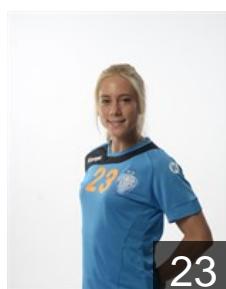

# CLUB COMPETITIONS - DELEGATION LIST

Women's European Cup - EHF Champions League 2016/17

WOMEN'S

SLO Krim Otp Group Mercator - Players

SLO

**Abina Ana**

Position: Left Back  
Place of birth: LJUBLJANA  
Date of birth: 30.07.1997  
Height: 175 cm

SLO

**Amon Ines**

Position: Left Wing  
Place of birth: Celje  
Date of birth: 13.07.1992  
Height: -

MKD

**Bajramoska Mirjeta**

Position: Left Back  
Place of birth: Bitola  
Date of birth: 22.11.1984  
Height: 179 cm

SLO

**Baric Polona**

Position: Left Wing  
Place of birth: Izola  
Date of birth: 15.05.1992  
Height: -

SLO

**Beganovic Aneja**

Position: Line Player  
Place of birth: Ljubljana  
Date of birth: 09.11.1997  
Height: 172 cm