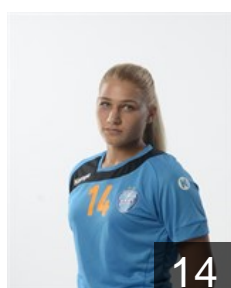

# CLUB COMPETITIONS - DELEGATION LIST

Women's European Cup - EHF Champions League 2016/17

WOMEN'S

SLO Krim Otp Group Mercator - Players

SLO

**Abina Ana**

Position: Left Back  
Place of birth: LJUBLJANA  
Date of birth: 30.07.1997  
Height: 175 cm

SLO

**Amon Ines**

Position: Left Wing  
Place of birth: Celje  
Date of birth: 13.07.1992  
Height: -

MKD

**Bajramoska Mirjeta**

Position: Left Back  
Place of birth: Bitola  
Date of birth: 22.11.1984  
Height: 179 cm

SLO

**Baric Polona**

Position: Left Wing  
Place of birth: Izola  
Date of birth: 15.05.1992  
Height: -

SLO

**Beganovic Aneja**

Position: Line Player  
Place of birth: Ljubljana  
Date of birth: 09.11.1997  
Height: 172 cm

CRO

**Benko Aneta**

Position: Right Wing  
Place of birth: Zagreb  
Date of birth: 29.07.1985  
Height: 174 cm

SRB

**Georgijev Tamara**

Position: Left Back  
Place of birth: Pirot  
Date of birth: 06.09.1992  
Height: 173 cm