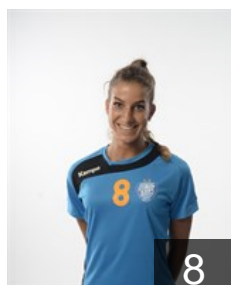

# CLUB COMPETITIONS - DELEGATION LIST

Women's European Cup - EHF Champions League 2016/17

WOMEN'S

SLO Krim Otp Group Mercator - Players

SLO

**Abina Ana**

Position: Left Back  
Place of birth: LJUBLJANA  
Date of birth: 30.07.1997  
Height: 175 cm

SLO

**Amon Ines**

Position: Left Wing  
Place of birth: Celje  
Date of birth: 13.07.1992  
Height: -

MKD

**Bajramoska Mirjeta**

Position: Left Back  
Place of birth: Bitola  
Date of birth: 22.11.1984  
Height: 179 cm

SLO

**Baric Polona**

Position: Left Wing  
Place of birth: Izola  
Date of birth: 15.05.1992  
Height: -

SLO

**Beganovic Aneja**

Position: Line Player  
Place of birth: Ljubljana  
Date of birth: 09.11.1997  
Height: 172 cm