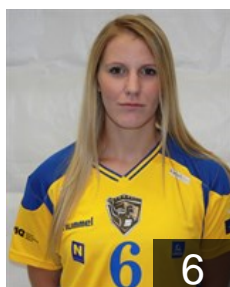

 AUT

Berisha Altina

Position: Back
Place of birth: Vienna
Date of birth: 24.11.1994
Height: -

 FRA

Bruneau Audrey

Position: Back
Place of birth: Clichy-la-Garenne
Date of birth: 21.09.1992
Height: 189 cm

 AUT

Budecevic Marina

Position: Centre Back
Place of birth: Sremska
Date of birth: 25.11.1982
Height: 177 cm

 AUT

Dedic Mirela

Position: Left Wing
Place of birth: Bruck an der Mur
Date of birth: 15.12.1991
Height: 169 cm

 AUT

Flöck Verena

Position: Goalkeeper
Place of birth: Vienna
Date of birth: 29.06.1992
Height: 176 cm

 HUN

Hajgato Anna

Position: Goalkeeper
Place of birth: Budapest
Date of birth: 27.04.1992
Height: 170 cm