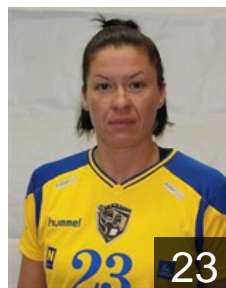

 AUT

Mauler Viktoria

Position: Wing
Place of birth: Wien
Date of birth: 23.08.1993
Height: -

 AUT

Posch Tanja

Position: Wing
Place of birth: Mödling
Date of birth: 26.01.1996
Height: 168 cm

 RUS

Sanko Olga

Position: Goalkeeper
Place of birth: Rostov/Don
Date of birth: 28.02.1978
Height: 180 cm

 AUT

Thurner Jennifer

Position: Centre Back
Place of birth: Mödling
Date of birth: 19.05.1993
Height: 180 cm

 AUT

Topic Marina

Position: Back
Place of birth: Mödling
Date of birth: 17.09.1996
Height: 180 cm

 LTU

Vijunaite Sonata

Position: Line Player
Place of birth: Lietuva
Date of birth: 23.02.1980
Height: -

 AUT

Wess Claudia

Position: Right Wing
Place of birth: Wien
Date of birth: 15.06.1995
Height: -