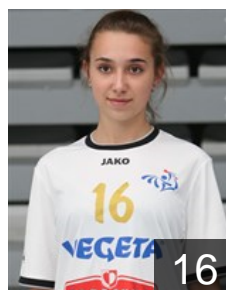

 CRO

Milosevic Selena

Position: Centre Back
Place of birth: PULA
Date of birth: 09.06.1989
Height: 176 cm

 CRO

Mrden Ivona

Position: Centre Back
Place of birth: ZAGREB
Date of birth: 29.12.1998
Height: -

CLUB COMPETITIONS - DELEGATION LIST

Women's European Cup - EHF Champions League 2016/17

WOMEN'S

 CRO HC Podravka - Players

 CRO

Nemaskalo Ekatarina

Position: Left Wing
Place of birth: BROVARI
Date of birth: 31.07.1989
Height: 170 cm

 CRO

Papac Iva

Position: Left Back
Place of birth: ZAGREB
Date of birth: 21.11.1998
Height: 176 cm

 CRO

Pavlovic Lara

Position: Right Wing
Place of birth: KOPRIVNICA
Date of birth: 14.12.1998
Height: -

 CRO

Petika Tena

Position: Left Back
Place of birth: KOPRIVNICA
Date of birth: 16.06.2000
Height: -

 CRO

Popovic Elena

Position: Line Player
Place of birth: KOPRIVNICA
Date of birth: 29.05.2000
Height: -

 CRO

Safar Iva

Position: Goalkeeper
Place of birth: KOPRIVNICA
Date of birth: 06.09.1998
Height: 173 cm