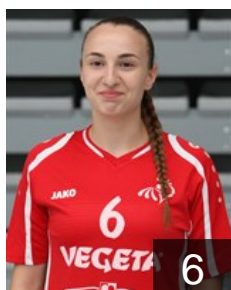

 CRO

Milosevic Selena

Position: Centre Back
Place of birth: PULA
Date of birth: 09.06.1989
Height: 176 cm

 CRO

Mrden Ivona

Position: Centre Back
Place of birth: ZAGREB
Date of birth: 29.12.1998
Height: -

CLUB COMPETITIONS - DELEGATION LIST

Women's European Cup - EHF Champions League 2016/17

WOMEN'S

 CRO HC Podravka - Players

 CRO

Nemaskalo Ekatarina

Position: Left Wing
Place of birth: BROVARI
Date of birth: 31.07.1989
Height: 170 cm

 CRO

Papac Iva

Position: Left Back
Place of birth: ZAGREB
Date of birth: 21.11.1998
Height: 176 cm

 CRO

Pavlovic Lara

Position: Right Wing
Place of birth: KOPRIVNICA
Date of birth: 14.12.1998
Height: -

 CRO

Petika Tena

Position: Left Back
Place of birth: KOPRIVNICA
Date of birth: 16.06.2000
Height: -

 CRO

Popovic Elena

Position: Line Player
Place of birth: KOPRIVNICA
Date of birth: 29.05.2000
Height: -

 CRO

Safar Iva

Position: Goalkeeper
Place of birth: KOPRIVNICA
Date of birth: 06.09.1998
Height: 173 cm