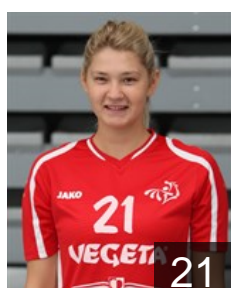

CLUB COMPETITIONS - DELEGATION LIST

Women's European Cup - EHF Champions League 2016/17

WOMEN'S

 CRO HC Podravka - Players

 CRO

Debelic Ana

Position: Line Player
Place of birth: Rijeka
Date of birth: 09.01.1994
Height: 182 cm

 CRO

Dezic Ivana

Position: Right Back
Place of birth: VARAZDIN
Date of birth: 27.07.1994
Height: -

 CRO

Dzono Dragica

Position: Line Player
Place of birth: Mostar
Date of birth: 24.05.1987
Height: 184 cm

 CRO

Franusic Lea

Position: Right Back
Place of birth: DUBROVNIK
Date of birth: 07.09.2000
Height: -

 CRO

Gugic Anamarija

Position: Right Back
Place of birth: Sinj
Date of birth: 25.07.1991
Height: 186 cm

 CRO

Horvat Magdalena

Position: Left Wing
Place of birth: KOPRIVNICA
Date of birth: 14.08.1998
Height: -

 CRO

Jukic Antonia

Position: Goalkeeper
Place of birth: Split
Date of birth: 09.05.1992
Height: 172 cm

 CRO

Kapitanovic Ivana