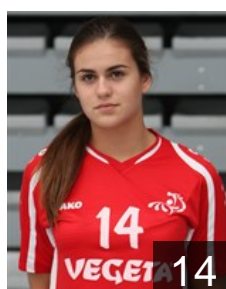

CLUB COMPETITIONS - DELEGATION LIST

Women's European Cup - EHF Champions League 2016/17

WOMEN'S

 CRO HC Podravka - Players

 CRO

Debelic Ana

Position: Line Player
Place of birth: Rijeka
Date of birth: 09.01.1994
Height: 182 cm

 CRO

Dezic Ivana

Position: Right Back
Place of birth: VARAZDIN
Date of birth: 27.07.1994
Height: -

 CRO

Dzono Dragica

Position: Line Player
Place of birth: Mostar
Date of birth: 24.05.1987
Height: 184 cm

 CRO

Franusic Lea

Position: Right Back
Place of birth: DUBROVNIK
Date of birth: 07.09.2000
Height: -

 CRO

Gugic Anamarija

Position: Right Back
Place of birth: Sinj
Date of birth: 25.07.1991
Height: 186 cm

 CRO

Horvat Magdalena

Position: Left Wing
Place of birth: KOPRIVNICA
Date of birth: 14.08.1998
Height: -

 CRO

Jukic Antonia

Position: Goalkeeper
Place of birth: Split
Date of birth: 09.05.1992
Height: 172 cm

 CRO

Kapitanovic Ivana