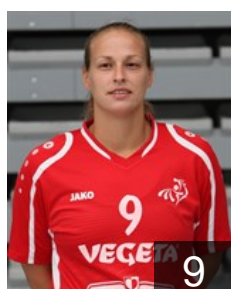

CLUB COMPETITIONS - DELEGATION LIST

Women's European Cup - EHF Champions League 2016/17

WOMEN'S

 CRO HC Podravka - Players

 CRO

Debelic Ana

Position: Line Player
Place of birth: Rijeka
Date of birth: 09.01.1994
Height: 182 cm

 CRO

Dezic Ivana

Position: Right Back
Place of birth: VARAZDIN
Date of birth: 27.07.1994
Height: -

 CRO

Dzono Dragica

Position: Line Player
Place of birth: Mostar
Date of birth: 24.05.1987
Height: 184 cm

 CRO

Franusic Lea

Position: Right Back
Place of birth: DUBROVNIK
Date of birth: 07.09.2000
Height: -

 CRO

Gugic Anamarija

Position: Right Back
Place of birth: Sinj
Date of birth: 25.07.1991
Height: 186 cm

 CRO

Horvat Magdalena