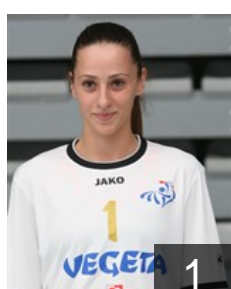

 CRO

Dezic Ivana

Position: Right Back
Place of birth: VARAZDIN
Date of birth: 27.07.1994
Height: -

 CRO

Dzono Dragica

Position: Line Player
Place of birth: Mostar
Date of birth: 24.05.1987
Height: 184 cm

 CRO

Franusic Lea

Position: Right Back
Place of birth: DUBROVNIK
Date of birth: 07.09.2000
Height: -

 CRO

Gugic Anamarija

Position: Right Back
Place of birth: Sinj
Date of birth: 25.07.1991
Height: 186 cm

 CRO

Horvat Magdalena

Position: Left Wing
Place of birth: KOPRIVNICA
Date of birth: 14.08.1998
Height: -

 CRO

Jukic Antonia

Position: Goalkeeper
Place of birth: Split
Date of birth: 09.05.1992
Height: 172 cm

 CRO

Kapitanovic Ivana

 CRO

Milosevic Selena

Position: Centre Back
Place of birth: PULA
Date of birth: 09.06.1989
Height: 176 cm

 CRO

Mrden Ivona

Position: Centre Back
Place of birth: ZAGREB
Date of birth: 29.12.1998
Height: -

CLUB COMPETITIONS - DELEGATION LIST