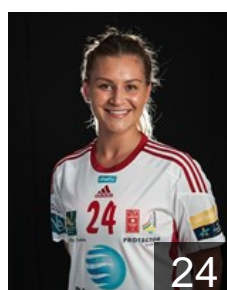

 NOR

Breivang Karoline Dyhre

Position: Back
Place of birth: Oslo
Date of birth: 10.05.1980
Height: 172 cm

 BRA

Dias Moreschi G.

Position: Goalkeeper
Place of birth:
Date of birth: 08.07.1994
Height: 190 cm

 NOR

Fjaere Kathrine

Position:
Place of birth:
Date of birth: 01.01.1999
Height: -

 NOR

Frafjord Marit Malm

Position: Line Player
Place of birth: Tromsø
Date of birth: 25.11.1985
Height: 182 cm

 NOR

Hammerseng-Edin Anja

Position: Back
Place of birth: Porsgrunn
Date of birth: 05.02.1983
Height: 179 cm

 NOR

Hammerseng-Edin Gro

Position: Back
Place of birth: Gjøvik
Date of birth: 10.04.1980
Height: 180 cm

 NOR

Johansen Vilde Ingeborg

Position: Line Player
Place of birth: Tønsberg
Date of birth: 25.07.1994
Height: -

 NOR

Koren Riegelhuth L.

Position: Right Wing
Place of birth: Lorenskog
Date of birth: 01.08.1984
Height: 178 cm

 NOR

Kurtovic Amanda