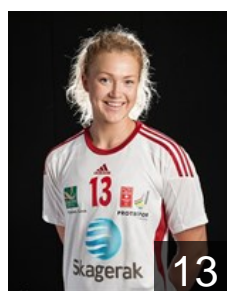

CLUB COMPETITIONS - DELEGATION LIST

Women's European Cup - EHF Champions League 2016/17

WOMEN'S

 NOR Larvik - Players

 NOR

Breistøl Kristine

Position: Left Back
Place of birth: Oslo
Date of birth: 23.08.1993
Height: 192 cm

 NOR

Breivang Karoline Dyhre

Position: Back
Place of birth: Oslo
Date of birth: 10.05.1980
Height: 172 cm

 BRA

Dias Moreschi G.

Position: Goalkeeper
Place of birth:
Date of birth: 08.07.1994
Height: 190 cm

 NOR

Fjaere Kathrine

Position:
Place of birth:
Date of birth: 01.01.1999
Height: -

 NOR

Frafjord Marit Malm

Position: Line Player
Place of birth: Tromsø
Date of birth: 25.11.1985
Height: 182 cm

 NOR

Hammerseng-Edin Anja

Position: Back
Place of birth: Porsgrunn
Date of birth: 05.02.1983
Height: 179 cm

 NOR

Hammerseng-Edin Gro

Position: Back
Place of birth: Gjøvik
Date of birth: 10.04.1980
Height: 180 cm

 NOR

Johansen Vilde Ingeborg