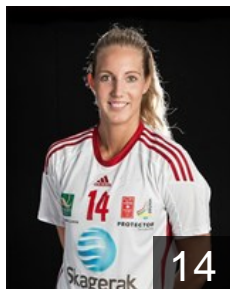

CLUB COMPETITIONS - DELEGATION LIST

Women's European Cup - EHF Champions League 2016/17

WOMEN'S

 NOR Larvik - Players

 NOR

Breistøl Kristine

Position: Left Back
Place of birth: Oslo
Date of birth: 23.08.1993
Height: 192 cm

 NOR

Breivang Karoline Dyhre

Position: Back
Place of birth: Oslo
Date of birth: 10.05.1980
Height: 172 cm

 BRA

Dias Moreschi G.

Position: Goalkeeper
Place of birth:
Date of birth: 08.07.1994
Height: 190 cm

 NOR

Fjaere Kathrine

Position:
Place of birth:
Date of birth: 01.01.1999
Height: -

 NOR

Frafjord Marit Malm

Position: Line Player
Place of birth: Tromsø
Date of birth: 25.11.1985
Height: 182 cm

 NOR

Hammerseng-Edin Anja