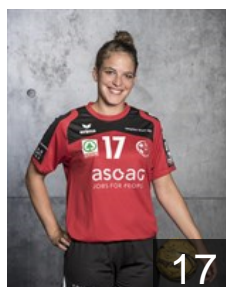

SUI
Prinzing Isabel
Position: Centre Back
Place of birth: Mount Vernon
Date of birth: 09.07.1989
Height: 170 cm