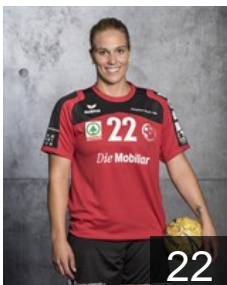

CLUB COMPETITIONS - DELEGATION LIST

Women's European Cup - Challenge Cup 2015/16

SUI DHB Rotweiss Thun - Players

SUI

Balzli Sabrina

Position: Line Player
Place of birth: Bern
Date of birth: 07.05.1991
Height: 169 cm