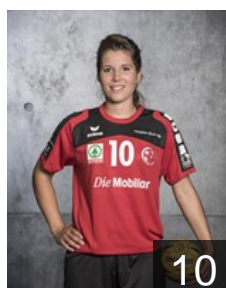

SUI
Strahm Sarina
Position: Left Back
Place of birth: Thun
Date of birth: 11.09.1992
Height: 175 cm