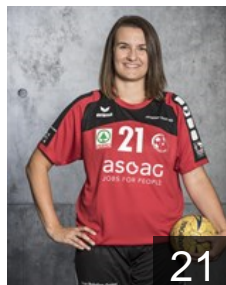

## Balzli Sabrina

Position: Line Player  
Place of birth: Bern  
Date of birth: 07.05.1991  
Height: 169 cm

 SUI

## Berger Laura

Position: Right Back  
Place of birth: Basel  
Date of birth: 25.11.1987  
Height: 176 cm

 SUI