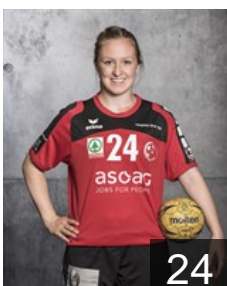

SUI
Schmied Michelle
Position: Left Wing
Place of birth: Burgdorf
Date of birth: 07.08.1996
Height: 162 cm