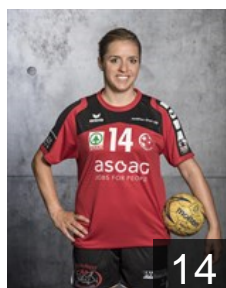

SUI
Zurbuchen Fabienne
Position: Right Wing
Place of birth: Thun
Date of birth: 03.11.1987
Height: 166 cm