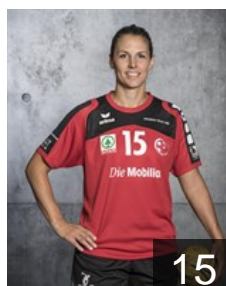

## Hutmacher Nicole

Position: Right Back  
Place of birth: Bern  
Date of birth: 18.09.1992  
Height: 173 cm

 SUI

## Jordi Selina

Position: Right Wing  
Place of birth: Thun  
Date of birth: 18.09.1997  
Height: 169 cm

 SUI

## Kuslys Julia Sophia

Position: Goalkeeper  
Place of birth: Thun  
Date of birth: 04.10.1999  
Height: 170 cm

 GBR