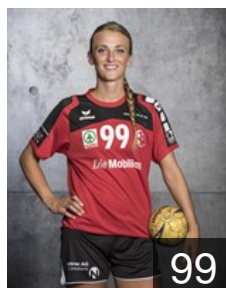

## Balzli Sabrina

Position: Line Player  
Place of birth: Bern  
Date of birth: 07.05.1991  
Height: 169 cm

 SUI

## Berger Laura

Position: Right Back  
Place of birth: Basel  
Date of birth: 25.11.1987  
Height: 176 cm

 SUI

## Bernhard Vera

Position: Left Wing  
Place of birth: Bern  
Date of birth: 30.05.1988  
Height: 168 cm

 GER