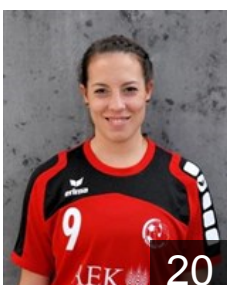

## Hess Julia

Position: Left Wing  
Place of birth: Bern  
Date of birth: 12.04.1998  
Height: 162 cm

 SUI

## Hostettler Fabiola Patrizia

Position: Left Back  
Place of birth: Bern  
Date of birth: 12.10.1997  
Height: 182 cm

 SUI