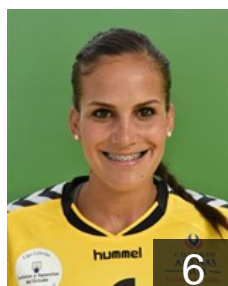

 **ESP**

Navarro Gimenez Silvia

Position: Goalkeeper
Place of birth: Valencia
Date of birth: 20.03.1979
Height: 170 cm

 **ESP**

Pena Santana Arabia

Position: Left Back
Place of birth: Las Palmas
Date of birth: 16.04.1993
Height: 160 cm