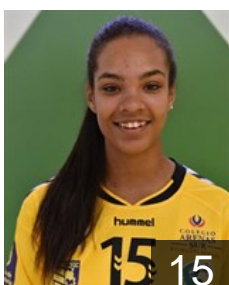

 **ESP**

Falcon Gonzalez Melania

Position: Right Wing
Place of birth: Las Palmas
Date of birth: 27.04.1992
Height: 160 cm

 **ESP**

Gonzalez Mendez Maria

Position: Centre Back
Place of birth: Tejina
Date of birth: 04.02.1987
Height: 165 cm

 **ESP**

Hernandez Suarez Dara

Position: Goalkeeper
Place of birth: Las Palmas GC
Date of birth: 01.12.1998
Height: 167 cm

 **ESP**

Lopez Hernandez Davinia

Position: Left Back
Place of birth: Las Palmas
Date of birth: 07.01.1982
Height: 167 cm

 **ESP**

Lujan Suarez Maria

Position: Centre Back
Place of birth: Las Palmas
Date of birth: 21.11.1988
Height: 169 cm

 **ESP**

Mbengue Rodriguez S.

Position: Left Back
Place of birth: Las Palmas
Date of birth: 14.10.1998
Height: 188 cm

 **ESP**

Navarro Gimenez Silvia

Position: Goalkeeper
Place of birth: Valencia
Date of birth: 20.03.1979
Height: 170 cm

 **ESP**

Pena Santana Arabia

Position: Left Back
Place of birth: Las Palmas
Date of birth: 16.04.1993
Height: 160 cm