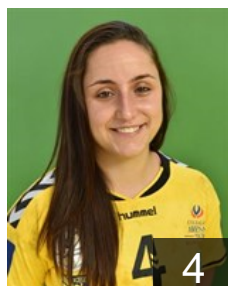

 **ESP**

Alvarez Hernandez Yoselin

Position: Line Player
Place of birth: Las Palmas
Date of birth: 26.10.1992
Height: 166 cm

 **GUI**

Diallo Diallo Bintou

Position: Right Wing
Place of birth: Conacry
Date of birth: 01.01.1997
Height: 162 cm

 **ESP**

Falcon Gonzalez Melania

Position: Right Wing
Place of birth: Las Palmas
Date of birth: 27.04.1992
Height: 160 cm

 **ESP**

Gonzalez Mendez Maria

Position: Centre Back
Place of birth: Tejina
Date of birth: 04.02.1987
Height: 165 cm