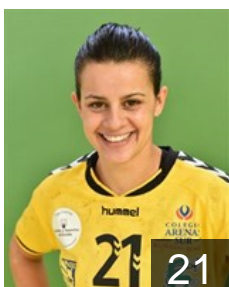

 **ESP**

Alvarez Hernandez Yoselin

Position: Line Player
Place of birth: Las Palmas
Date of birth: 26.10.1992
Height: 166 cm

 **GUI**

Diallo Diallo Bintou

Position: Right Wing
Place of birth: Conacry
Date of birth: 01.01.1997
Height: 162 cm

 **ESP**

Falcon Gonzalez Melania

Position: Right Wing
Place of birth: Las Palmas
Date of birth: 27.04.1992
Height: 160 cm

 **ESP**

Gonzalez Mendez Maria

Position: Centre Back
Place of birth: Tejina
Date of birth: 04.02.1987
Height: 165 cm