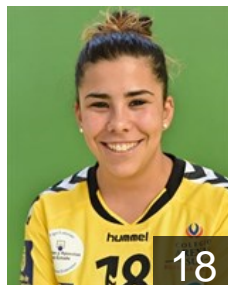

CLUB COMPETITIONS - DELEGATION LIST

Women's European Cup - Challenge Cup 2015/16

 **ESP Rocasa Gran Canaria - Players**

 **ESP**

Albadalejo Sanchez Alba

Position: Centre Back
Place of birth: Las Palmas
Date of birth: 04.06.1988
Height: 167 cm

 **ESP**

Alvarez Hernandez Yoselin

Position: Line Player
Place of birth: Las Palmas
Date of birth: 26.10.1992
Height: 166 cm

 **GUI**

Diallo Diallo Bintou

Position: Right Wing
Place of birth: Conacry
Date of birth: 01.01.1997
Height: 162 cm

 **ESP**

Falcon Gonzalez Melania

Position: Right Wing
Place of birth: Las Palmas
Date of birth: 27.04.1992
Height: 160 cm

 **ESP**

Gonzalez Mendez Maria

Position: Centre Back
Place of birth: Tejina
Date of birth: 04.02.1987
Height: 165 cm