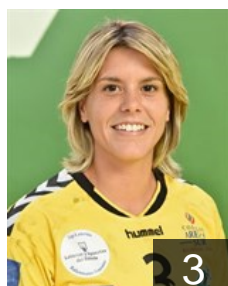

 **ESP**

Hernandez Suarez Dara

Position: Goalkeeper
Place of birth: Las Palmas GC
Date of birth: 01.12.1998
Height: 167 cm

 **ESP**

Lopez Hernandez Davinia

Position: Left Back
Place of birth: Las Palmas
Date of birth: 07.01.1982
Height: 167 cm