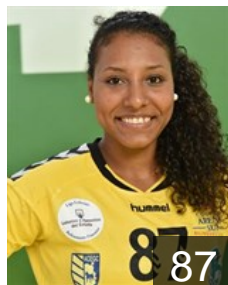

 **ESP**

Navarro Gimenez Silvia

Position: Goalkeeper
Place of birth: Valencia
Date of birth: 20.03.1979
Height: 170 cm

 **ESP**

Pena Santana Arabia

Position: Left Back
Place of birth: Las Palmas
Date of birth: 16.04.1993
Height: 160 cm

 **ESP**

Rodriguez Rodriguez A.

Position: Line Player
Place of birth: Las Palmas
Date of birth: 09.11.1993
Height: 175 cm

CLUB COMPETITIONS - DELEGATION LIST

Women's European Cup - Challenge Cup 2015/16

 **ESP** Rocasa Gran Canaria - Players

 **ESP**

Simon Suarez Carmen Delia

Position: Left Back
Place of birth: Las Palmas
Date of birth: 08.05.1998
Height: 175 cm

 **DOM**

Tejede Pena Y.

Position: Line Player
Place of birth: Santo Domingo
Date of birth: 20.08.1987
Height: 176 cm