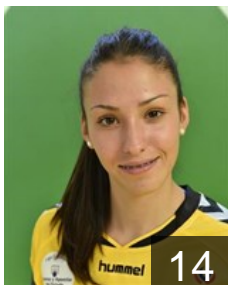

 **ESP**

Navarro Gimenez Silvia

Position: Goalkeeper
Place of birth: Valencia
Date of birth: 20.03.1979
Height: 170 cm

 **ESP**

Pena Santana Arabia

Position: Left Back
Place of birth: Las Palmas
Date of birth: 16.04.1993
Height: 160 cm

 **ESP**

Rodriguez Rodriguez A.

Position: Line Player
Place of birth: Las Palmas
Date of birth: 09.11.1993
Height: 175 cm

CLUB COMPETITIONS - DELEGATION LIST

Women's European Cup - Challenge Cup 2015/16

 **ESP** Rocasa Gran Canaria - Players

 **ESP**

Simon Suarez Carmen Delia

Position: Left Back
Place of birth: Las Palmas
Date of birth: 08.05.1998
Height: 175 cm

 **DOM**

Tejede Pena Y.

Position: Line Player
Place of birth: Santo Domingo
Date of birth: 20.08.1987
Height: 176 cm