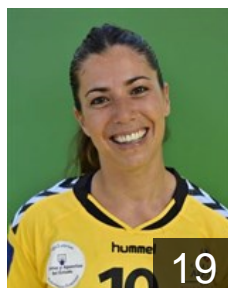

ESP

Trojaola Cabezudo Tiddara

Position: Left Wing
Place of birth: Las Palmas
Date of birth: 15.07.1984
Height: 167 cm

TEAM OFFICIALS

ESP

Moreno Benitez Yubal Raul

Date of birth: 27.06.1978

ESP

Santana Guzman Francisco

Date of birth: 26.07.1966