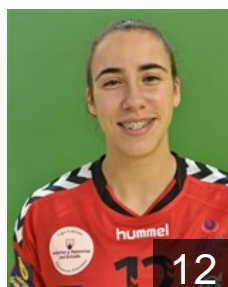

 **ESP**

Alvarez Hernandez Yoselin

Position: Line Player
Place of birth: Las Palmas
Date of birth: 26.10.1992
Height: 166 cm

 **GUI**

Diallo Diallo Bintou

Position: Right Wing
Place of birth: Conacry
Date of birth: 01.01.1997
Height: 162 cm

 **ESP**

Falcon Gonzalez Melania

Position: Right Wing
Place of birth: Las Palmas
Date of birth: 27.04.1992
Height: 160 cm

 **ESP**

Gonzalez Mendez Maria

Position: Centre Back
Place of birth: Tejina
Date of birth: 04.02.1987
Height: 165 cm

 **ESP**

Hernandez Suarez Dara

Position: Goalkeeper
Place of birth: Las Palmas GC
Date of birth: 01.12.1998
Height: 167 cm

 **ESP**

Lopez Hernandez Davinia

Position: Left Back
Place of birth: Las Palmas
Date of birth: 07.01.1982
Height: 167 cm