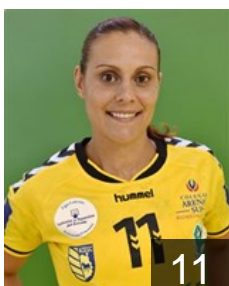

 **ESP**

Alvarez Hernandez Yoselin

Position: Line Player
Place of birth: Las Palmas
Date of birth: 26.10.1992
Height: 166 cm

 **GUI**

Diallo Diallo Bintou

Position: Right Wing
Place of birth: Conacry
Date of birth: 01.01.1997
Height: 162 cm

 **ESP**

Falcon Gonzalez Melania

Position: Right Wing
Place of birth: Las Palmas
Date of birth: 27.04.1992
Height: 160 cm

 **ESP**

Gonzalez Mendez Maria

Position: Centre Back
Place of birth: Tejina
Date of birth: 04.02.1987
Height: 165 cm

 **ESP**

Hernandez Suarez Dara

Position: Goalkeeper
Place of birth: Las Palmas GC
Date of birth: 01.12.1998
Height: 167 cm

 **ESP**

Lopez Hernandez Davinia

Position: Left Back
Place of birth: Las Palmas
Date of birth: 07.01.1982
Height: 167 cm