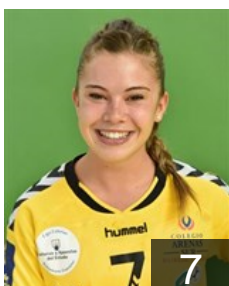

 **ESP**

Hernandez Suarez Dara

Position: Goalkeeper
Place of birth: Las Palmas GC
Date of birth: 01.12.1998
Height: 167 cm

 **ESP**

Lopez Hernandez Davinia

Position: Left Back
Place of birth: Las Palmas
Date of birth: 07.01.1982
Height: 167 cm

 **ESP**

Lujan Suarez Maria

Position: Centre Back
Place of birth: Las Palmas
Date of birth: 21.11.1988
Height: 169 cm

 **ESP**

Mbengue Rodriguez S.

Position: Left Back
Place of birth: Las Palmas
Date of birth: 14.10.1998
Height: 188 cm

 **ESP**

Navarro Gimenez Silvia

Position: Goalkeeper
Place of birth: Valencia
Date of birth: 20.03.1979
Height: 170 cm

 **ESP**

Pena Santana Arabia

Position: Left Back
Place of birth: Las Palmas
Date of birth: 16.04.1993
Height: 160 cm