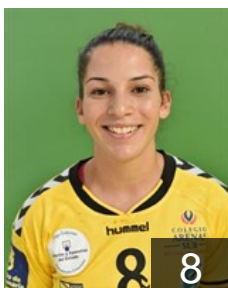

 **ESP**

Simon Suarez Carmen Delia

Position: Left Back
Place of birth: Las Palmas
Date of birth: 08.05.1998
Height: 175 cm

 **DOM**

Tejede Pena Y.

Position: Line Player
Place of birth: Santo Domingo
Date of birth: 20.08.1987
Height: 176 cm