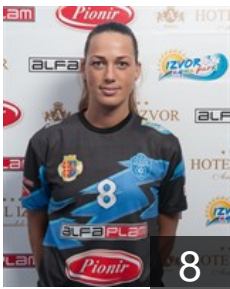

# CLUB COMPETITIONS - DELEGATION LIST

Women's European Cup - Challenge Cup 2015/16

 SRB ZRK Bekament Bukovicka Banja - Players

 SRB  
**Anic Milica**  
Position: Left Back  
Place of birth: Arandjelovac  
Date of birth: 27.03.1989  
Height: 177 cm