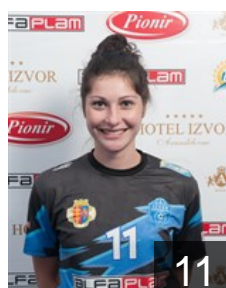

SRB
Rabata Timea
Position: Left Wing
Place of birth: Sombor
Date of birth: 29.06.1991
Height: 169 cm