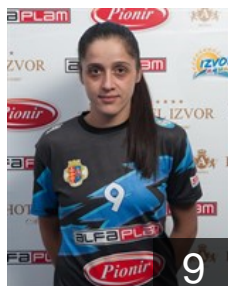

SRB

Stanic Katarina

Position: Left Back
Place of birth: Gornji Milanovac
Date of birth: 21.03.1988
Height: 174 cm