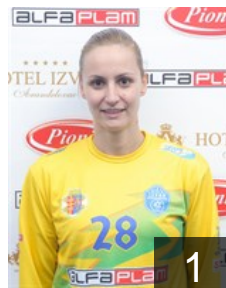

# CLUB COMPETITIONS - DELEGATION LIST

Women's European Cup - Challenge Cup 2015/16

 SRB ZRK Bekament Bukovicka Banja - Players

 SRB  
**Anic Milica**  
Position: Left Back  
Place of birth: Arandjelovac  
Date of birth: 27.03.1989  
Height: 177 cm

 GER  
**Danilovic Milica**  
Position: Left Back  
Place of birth: Arandjelovac  
Date of birth: 05.01.1975  
Height: 185 cm

 SRB  
**Denic Maja**  
Position: Left Wing  
Place of birth: Arandjelovac  
Date of birth: 15.01.1998  
Height: 171 cm

 SRB  
**Djokovic Jovana**  
Position: Back  
Place of birth: Arandjelovac  
Date of birth: 05.01.1998  
Height: 171 cm

 SRB  
**Grbic Tamara**  
Position: Left Wing  
Place of birth: Arandjelovac  
Date of birth: 20.04.1993  
Height: 170 cm

 SRB  
**Kacarevic Ana**  
Position: Goalkeeper  
Place of birth: Kladovo  
Date of birth: 18.06.1984  
Height: 175 cm

 SRB  
**Karic Marijana**  
Position: Goalkeeper  
Place of birth: Smederevska  
Date of birth: 14.08.1996  
Height: -