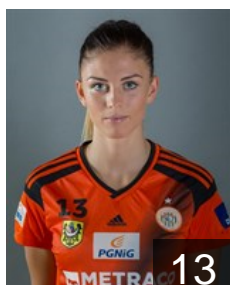

## Belmas Viktoria

Position: Left Back  
Place of birth: kherson  
Date of birth: 13.07.1993  
Height: 174 cm

 POL

## Chojnacka Patrycja

Position: Goalkeeper  
Place of birth: Lubin  
Date of birth: 20.06.1994  
Height: 178 cm

 POL

## Grzyb Kinga

Position: Right Wing  
Place of birth: Elblag  
Date of birth: 12.01.1982  
Height: 168 cm

 POL

## Jochymek Agnieszka

Position: Left Wing  
Place of birth: Krapkowice  
Date of birth: 10.09.1985  
Height: 170 cm

 POL