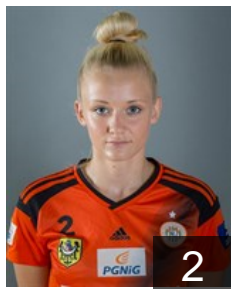

## Piechnik Paulina

Position: Centre Back  
Place of birth: Warszawa  
Date of birth: 19.06.1992  
Height: 176 cm

## **Powaga Klaudia**

Position:  
Place of birth:  
Date of birth: 04.01.1997  
Height: -

 MNE

## **Premovic Sanja**

Position: Back  
Place of birth: Berane  
Date of birth: 27.11.1992  
Height: 175 cm

 POL