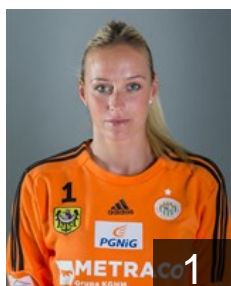

## **Varela de Araujo J.**

Position: Back  
Place of birth: Recife  
Date of birth: 29.06.1993  
Height: 176 cm

 POL

## **Walczak Julia**

Position: Centre Back  
Place of birth: Lubin  
Date of birth: 31.07.1995  
Height: 170 cm

 POL