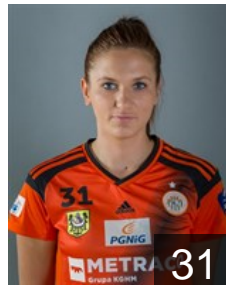

## **Premovic Sanja**

Position: Back  
Place of birth: Berane  
Date of birth: 27.11.1992  
Height: 175 cm

 POL

## **Robotka Agnieszka**

Position: Line Player  
Place of birth: Lubin  
Date of birth: 11.03.1993  
Height: 172 cm

 POL

## **Semeniuk Karolina**

Position: Centre Back  
Place of birth: Zory  
Date of birth: 24.10.1983  
Height: 175 cm

 BRA

## **Varela de Araujo J.**

Position: Back  
Place of birth: Recife  
Date of birth: 29.06.1993  
Height: 176 cm

 POL