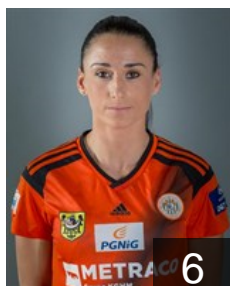

## Belmas Viktoria

Position: Left Back  
Place of birth: kherson  
Date of birth: 13.07.1993  
Height: 174 cm

 POL

## Chojnacka Patrycja

Position: Goalkeeper  
Place of birth: Lubin  
Date of birth: 20.06.1994  
Height: 178 cm

 POL

## Grzyb Kinga

Position: Right Wing  
Place of birth: Elblag  
Date of birth: 12.01.1982  
Height: 168 cm

 POL