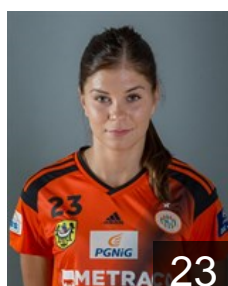

POL

Piechnik Paulina

Position: Centre Back
Place of birth: Warszawa
Date of birth: 19.06.1992
Height: 176 cm