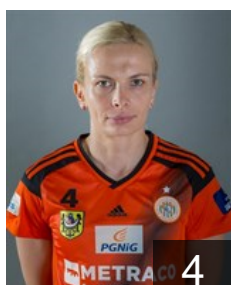

## **Walczak Julia**

Position: Centre Back  
Place of birth: Lubin  
Date of birth: 31.07.1995  
Height: 170 cm

 POL

## **Waz Monika**

Position: Goalkeeper  
Place of birth: Zory  
Date of birth: 23.03.1985  
Height: 176 cm

 POL

## **Wiertelak Mariola**

Position: Left Wing  
Place of birth: Wroclaw  
Date of birth: 08.10.1991  
Height: 161 cm

 POL