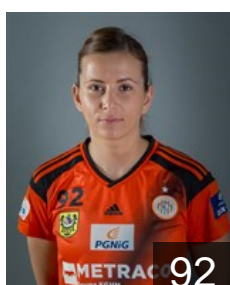

## Lalewicz Kinga

Position: Wing  
Place of birth: Kielce  
Date of birth: 08.05.1991  
Height: 171 cm

 BRA

## Lima do Nascimento Adriana

Position: Back  
Place of birth: Santos  
Date of birth: 21.09.1983  
Height: 176 cm

 CRO

## Maric Zana

Position: Right Back  
Place of birth: Trogir  
Date of birth: 20.08.1989  
Height: 180 cm

 SRB