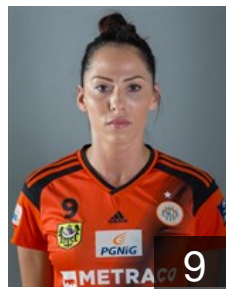

## **Premovic Sanja**

Position: Back  
Place of birth: Berane  
Date of birth: 27.11.1992  
Height: 175 cm

 POL

## **Robotka Agnieszka**

Position: Line Player  
Place of birth: Lubin  
Date of birth: 11.03.1993  
Height: 172 cm

 POL