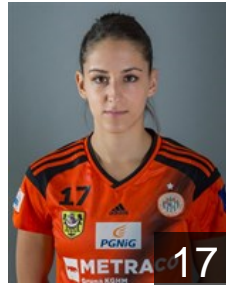

CLUB COMPETITIONS - DELEGATION LIST

Women's European Cup - Challenge Cup 2015/16

POL **KGHM MKS Zagłębie Lubin - Players**

POL

Powaga Klaudia

Position:
Place of birth:
Date of birth: 04.01.1997
Height: -

MNE

Premovic Sanja

Position: Back
Place of birth: Berane
Date of birth: 27.11.1992
Height: 175 cm