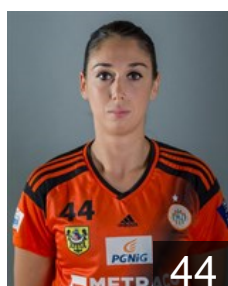

## Konofal Kamila

Position: Centre Back  
Place of birth: Lubin  
Date of birth: 26.08.1996  
Height: -

 POL

## Lalewicz Kinga

Position: Wing  
Place of birth: Kielce  
Date of birth: 08.05.1991  
Height: 171 cm

 BRA

## Lima do Nascimento Adriana

Position: Back  
Place of birth: Santos  
Date of birth: 21.09.1983  
Height: 176 cm

 CRO