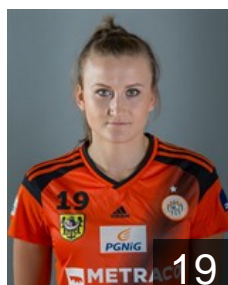

## Grzyb Kinga

Position: Right Wing  
Place of birth: Elblag  
Date of birth: 12.01.1982  
Height: 168 cm

 POL

## Jochymek Agnieszka

Position: Left Wing  
Place of birth: Krapkowice  
Date of birth: 10.09.1985  
Height: 170 cm

 POL

## Konofal Kamila

Position: Centre Back  
Place of birth: Lubin  
Date of birth: 26.08.1996  
Height: -

 POL

## Lalewicz Kinga

Position: Wing  
Place of birth: Kielce  
Date of birth: 08.05.1991  
Height: 171 cm

 BRA