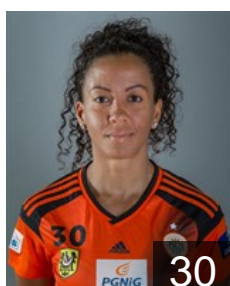

## Grzyb Kinga

Position: Right Wing  
Place of birth: Elblag  
Date of birth: 12.01.1982  
Height: 168 cm

 POL

## Jochymek Agnieszka

Position: Left Wing  
Place of birth: Krapkowice  
Date of birth: 10.09.1985  
Height: 170 cm

 POL

## Konofal Kamila

Position: Centre Back  
Place of birth: Lubin  
Date of birth: 26.08.1996  
Height: -

 POL

## Lalewicz Kinga

Position: Wing  
Place of birth: Kielce  
Date of birth: 08.05.1991  
Height: 171 cm

 BRA