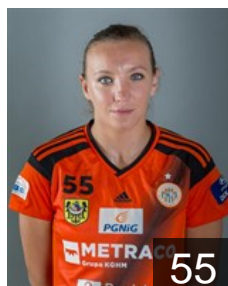

## Belmas Viktoria

Position: Left Back  
Place of birth: kherson  
Date of birth: 13.07.1993  
Height: 174 cm

 POL

## Chojnacka Patrycja

Position: Goalkeeper  
Place of birth: Lubin  
Date of birth: 20.06.1994  
Height: 178 cm

 POL

## Grzyb Kinga

Position: Right Wing  
Place of birth: Elblag  
Date of birth: 12.01.1982  
Height: 168 cm

 POL