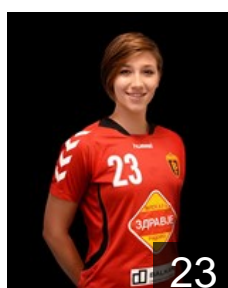

 MKD

Bojadjiska Nikolina

Position: Line Player
Place of birth: Skopje
Date of birth: 01.12.1996
Height: -

 MKD

Djini Gabriela

Position: Left Wing
Place of birth: Skopje
Date of birth: 24.03.1998
Height: 163 cm

 MKD

Gichevska Leonida

Position: Left Back
Place of birth: Sveti Nikole
Date of birth: 20.06.1998
Height: -

 MKD

Gjorgievska Klaudija

Position: Right Back
Place of birth: Skopje
Date of birth: 11.09.1996
Height: 179 cm

 MKD

Keramichieva Teodora

Position: Left Back
Place of birth: Skopje
Date of birth: 14.01.1996
Height: 176 cm

 MKD

Ladeva Nina

Position: Goalkeeper
Place of birth: Skopje
Date of birth: 04.12.1998
Height: -

 MKD

Mishevaska Stefanija

Position: Left Back
Place of birth: Skopje
Date of birth: 02.05.1996
Height: -

 MKD

Mitova Sara

Position: Left Back
Place of birth: Skopje
Date of birth: 05.10.1996
Height: -

 MKD

Nikolovska Sara