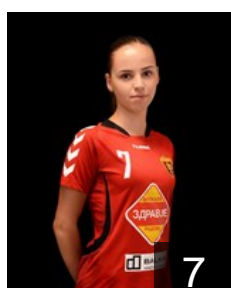

CLUB COMPETITIONS - DELEGATION LIST

Women's European Cup - Challenge Cup 2015/16

 MKD HC Vardar SCJS - Players

 MKD

Belmezova Ljupka

Position: Goalkeeper
Place of birth: STRUMICA
Date of birth: 21.08.1995
Height: 174 cm

 MKD

Bojadjiska Nikolina

Position: Line Player
Place of birth: Skopje
Date of birth: 01.12.1996
Height: -

 MKD

Djini Gabriela

Position: Left Wing
Place of birth: Skopje
Date of birth: 24.03.1998
Height: 163 cm

 MKD

Gichevska Leonida

Position: Left Back
Place of birth: Sveti Nikole
Date of birth: 20.06.1998
Height: -

 MKD

Gjorgievska Klaudija

Position: Right Back
Place of birth: Skopje
Date of birth: 11.09.1996
Height: 179 cm

 MKD

Keramichieva Teodora

Position: Left Back
Place of birth: Skopje
Date of birth: 14.01.1996
Height: 176 cm

 MKD

Ladeva Nina

Position: Goalkeeper
Place of birth: Skopje
Date of birth: 04.12.1998
Height: -