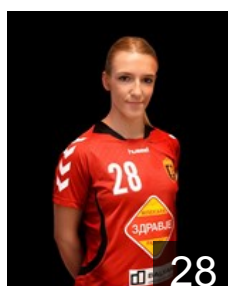

 MKD

Gichevska Leonida

Position: Left Back
Place of birth: Sveti Nikole
Date of birth: 20.06.1998
Height: -

 MKD

Gjorgievska Klaudija

Position: Right Back
Place of birth: Skopje
Date of birth: 11.09.1996
Height: 179 cm

 MKD

Keramichieva Teodora

Position: Left Back
Place of birth: Skopje
Date of birth: 14.01.1996
Height: 176 cm

 MKD

Ladeva Nina

Position: Goalkeeper
Place of birth: Skopje
Date of birth: 04.12.1998
Height: -

 MKD

Mishevaska Stefanija

Position: Left Back
Place of birth: Skopje
Date of birth: 02.05.1996
Height: -

 MKD

Mitova Sara

Position: Left Back
Place of birth: Skopje
Date of birth: 05.10.1996
Height: -

 MKD

Nikolovska Sara

Position: Left Back
Place of birth: Skopje
Date of birth: 24.01.1996
Height: 172 cm

 MKD

Nolevska Natasha

Position: Right Wing
Place of birth: Bitola
Date of birth: 29.05.1996
Height: -

 MKD

Petrovska Angela