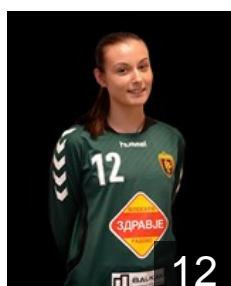

 MKD

Bojadjiska Nikolina

Position: Line Player
Place of birth: Skopje
Date of birth: 01.12.1996
Height: -

 MKD

Djini Gabriela

Position: Left Wing
Place of birth: Skopje
Date of birth: 24.03.1998
Height: 163 cm

 MKD

Gichevska Leonida

Position: Left Back
Place of birth: Sveti Nikole
Date of birth: 20.06.1998
Height: -

 MKD

Gjorgievska Klaudija

Position: Right Back
Place of birth: Skopje
Date of birth: 11.09.1996
Height: 179 cm

 MKD

Keramichieva Teodora

Position: Left Back
Place of birth: Skopje
Date of birth: 14.01.1996
Height: 176 cm

 MKD

Ladeva Nina

Position: Goalkeeper
Place of birth: Skopje
Date of birth: 04.12.1998
Height: -

 MKD

Mishevaska Stefanija

Position: Left Back
Place of birth: Skopje
Date of birth: 02.05.1996
Height: -

 MKD

Mitova Sara

Position: Left Back
Place of birth: Skopje
Date of birth: 05.10.1996
Height: -

 MKD

Nikolovska Sara