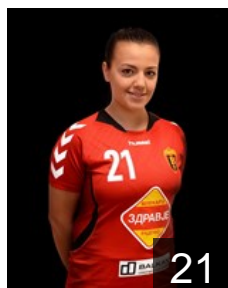

Position: Left Back
Place of birth: Skopje
Date of birth: 24.01.1996
Height: 172 cm

 MKD

Nolevska Natasha

Position: Right Wing
Place of birth: Bitola
Date of birth: 29.05.1996
Height: -

 MKD

Petrovska Angela

Position: Right Back
Place of birth: Bitola
Date of birth: 30.05.1996
Height: -

CLUB COMPETITIONS - DELEGATION LIST

Women's European Cup - Challenge Cup 2015/16

 MKD HC Vardar SCJS - Players

 MKD

Prlenda Marija

Position: Left Wing
Place of birth: Skopje
Date of birth: 21.10.1994
Height: 170 cm

 MKD

Stojanovska Simona

Position: Centre Back
Place of birth: Skopje
Date of birth: 20.03.1997
Height: -

 MKD

Todorovska Angela

Position: Left Back
Place of birth: Skopje
Date of birth: 05.06.1996
Height: -

 MKD

Trajchevska Anita

Position: Right Wing
Place of birth: Skopje
Date of birth: 03.08.1997
Height: 165 cm

 MKD

Trpkovska Maja