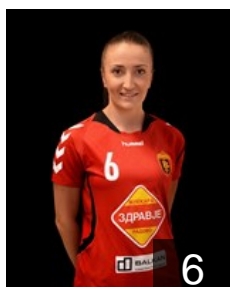

Position: Left Back
Place of birth: Skopje
Date of birth: 24.01.1996
Height: 172 cm

 MKD

Nolevska Natasha

Position: Right Wing
Place of birth: Bitola
Date of birth: 29.05.1996
Height: -

 MKD

Petrovska Angela

Position: Right Back
Place of birth: Bitola
Date of birth: 30.05.1996
Height: -

CLUB COMPETITIONS - DELEGATION LIST

Women's European Cup - Challenge Cup 2015/16

 MKD HC Vardar SCJS - Players

 MKD

Prlenda Marija

Position: Left Wing
Place of birth: Skopje
Date of birth: 21.10.1994
Height: 170 cm

 MKD

Stojanovska Simona

Position: Centre Back
Place of birth: Skopje
Date of birth: 20.03.1997
Height: -

 MKD

Todorovska Angela

Position: Left Back
Place of birth: Skopje
Date of birth: 05.06.1996
Height: -

 MKD

Trajchevska Anita

Position: Right Wing
Place of birth: Skopje
Date of birth: 03.08.1997
Height: 165 cm

 MKD

Trpkovska Maja