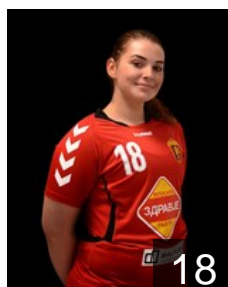

Position: Left Wing
Place of birth: Skopje
Date of birth: 21.10.1994
Height: 170 cm

 MKD

Stojanovska Simona

Position: Centre Back
Place of birth: Skopje
Date of birth: 20.03.1997
Height: -

 MKD

Todorovska Angela

Position: Left Back
Place of birth: Skopje
Date of birth: 05.06.1996
Height: -

 MKD

Trajchevska Anita

Position: Right Wing
Place of birth: Skopje
Date of birth: 03.08.1997
Height: 165 cm

 MKD

Trpkovska Maja

Position: Centre Back
Place of birth: Skopje
Date of birth: 27.05.1992
Height: 168 cm

 MKD

Velkova Anja

Position: Line Player
Place of birth: Skopje
Date of birth: 26.12.1998
Height: 175 cm

TEAM OFFICIALS