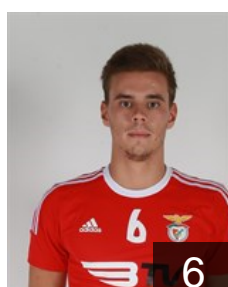

ANG

Aranda Augusto

Position: Right Wing
Place of birth: Luanda
Date of birth: 07.08.1998
Height: 180 cm
Weight: 73 kg

ESP

Borragan Fernandez Javier

Position: Right Back
Place of birth: OVIEDO
Date of birth: 05.09.1989
Height: 200 cm
Weight: 95 kg

POR

Cavalcanti Alexandre

Position: Left Back
Place of birth: ALMADA
Date of birth: 27.12.1996
Height: -
Weight: -

POR

Costa Figueira Hugo

Position: Goalkeeper
Place of birth: Montijo
Date of birth: 04.10.1979
Height: 191 cm
Weight: 100 kg

BRA

Da Silva Ferreira Uelington

Position: Left Back
Place of birth: Rondonopolis
Date of birth: 13.08.1986
Height: 202 cm
Weight: 102 kg

POR

Ferreira Ricardo

Position: Line Player
Place of birth: Aveiro
Date of birth: 22.01.1996
Height: 200 cm
Weight: 94 kg

POR

Ferro Tiago

Position: Left Wing
Place of birth: Lisboa
Date of birth: 19.08.1993
Height: 187 cm
Weight: 78 kg

POR

Freitas Hugo

Position: Left Wing
Place of birth: Vila Real Sto
Date of birth: 27.04.1996
Height: 183 cm
Weight: 80 kg