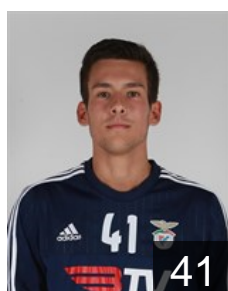

CLUB COMPETITIONS - DELEGATION LIST

Men's European Cup - Challenge Cup 2015/16

POR Sport Lisboa e Benfica - Players

BRA

Abrao Silva Ales

Position: Line Player
Place of birth: Joinville
Date of birth: 06.02.1986
Height: 202 cm
Weight: 110 kg

ANG

Aranda Augusto

Position: Right Wing
Place of birth: Luanda
Date of birth: 07.08.1998
Height: 180 cm
Weight: 73 kg

ESP

Borragan Fernandez Javier

Position: Right Back
Place of birth: OVIEDO
Date of birth: 05.09.1989
Height: 200 cm
Weight: 95 kg

POR

Capdeville Gustavo

Position: Goalkeeper
Place of birth: Lisboa
Date of birth: 31.08.1997
Height: 193 cm
Weight: 81 kg

POR

Carvalho Davide

Position: Right Wing
Place of birth: Lisboa
Date of birth: 05.08.1994
Height: 179 cm
Weight: 82 kg

BRA

Da Silva Ferreira Uelington

Position: Left Back
Place of birth: Rondonopolis
Date of birth: 13.08.1986
Height: 202 cm
Weight: 102 kg

POR

Ferreira Ricardo

Position: Line Player
Place of birth: Aveiro
Date of birth: 22.01.1996
Height: 200 cm
Weight: 94 kg