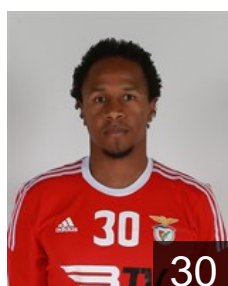

 **MKD**

Mitrevski Nikola

Position: Goalkeeper
Place of birth: Bitola
Date of birth: 03.10.1985
Height: 188 cm
Weight: 84 kg

 **POR**

Moreira Belone

Position: Right Wing
Place of birth: Lisboa
Date of birth: 01.06.1990
Height: 180 cm
Weight: 77 kg

 **POR**

Moreno Paulo

Position: Line Player
Place of birth: Lisboa
Date of birth: 08.05.1992
Height: 197 cm
Weight: 100 kg

 **POR**

Pais Joao

Position: Left Wing
Place of birth: Lisboa
Date of birth: 23.06.1988
Height: 184 cm
Weight: 77 kg

 **POR**

Pereira Francisco

Position: Centre Back
Place of birth: Lamego
Date of birth: 26.03.1999
Height: 191 cm
Weight: 96 kg

 **POR**

Pereira Tiago

Position: Centre Back
Place of birth: Guimaraes
Date of birth: 08.06.1989
Height: 186 cm
Weight: 89 kg

 **POR**

Ribeiro Goncalo

Position: Centre Back
Place of birth: LISBOA
Date of birth: 22.02.1997
Height: 187 cm
Weight: 95 kg

 **POR**

Semedo Elledy

Position: Left Back
Place of birth: CABO VERDE
Date of birth: 21.03.1988
Height: 187 cm
Weight: 93 kg