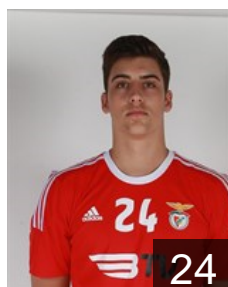

ANG

Aranda Augusto

Position: Right Wing
Place of birth: Luanda
Date of birth: 07.08.1998
Height: 180 cm
Weight: 73 kg

ESP

Borragan Fernandez Javier

Position: Right Back
Place of birth: OVIEDO
Date of birth: 05.09.1989
Height: 200 cm
Weight: 95 kg

POR

Capdeville Gustavo

Position: Goalkeeper
Place of birth: Lisboa
Date of birth: 31.08.1997
Height: 193 cm
Weight: 81 kg

POR

Carvalho Davide

Position: Right Wing
Place of birth: Lisboa
Date of birth: 05.08.1994
Height: 179 cm
Weight: 82 kg

POR

Cavalcanti Alexandre

Position: Left Back
Place of birth: ALMADA
Date of birth: 27.12.1996
Height: -
Weight: -

POR

Costa Figueira Hugo

Position: Goalkeeper
Place of birth: Montijo
Date of birth: 04.10.1979
Height: 191 cm
Weight: 100 kg

BRA

Da Silva Ferreira Uelington

Position: Left Back
Place of birth: Rondonopolis
Date of birth: 13.08.1986
Height: 202 cm
Weight: 102 kg

POR

Ferreira Ricardo

Position: Line Player
Place of birth: Aveiro
Date of birth: 22.01.1996
Height: 200 cm
Weight: 94 kg