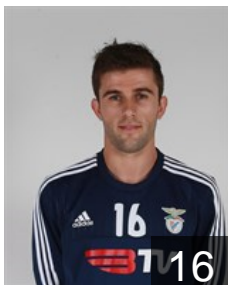

BRA

Da Silva Ferreira Uelington

Position: Left Back
Place of birth: Rondonopolis
Date of birth: 13.08.1986
Height: 202 cm
Weight: 102 kg

POR

Ferreira Ricardo

Position: Line Player
Place of birth: Aveiro
Date of birth: 22.01.1996
Height: 200 cm
Weight: 94 kg

POR

Ferro Tiago

Position: Left Wing
Place of birth: Lisboa
Date of birth: 19.08.1993
Height: 187 cm
Weight: 78 kg

POR

Freitas Hugo

Position: Left Wing
Place of birth: Vila Real Sto
Date of birth: 27.04.1996
Height: 183 cm
Weight: 80 kg

POR

Lima Hugo

Position: Centre Back
Place of birth: Lisboa
Date of birth: 21.04.1993
Height: 185 cm
Weight: 94 kg

CLUB COMPETITIONS - DELEGATION LIST

Men's European Cup - Challenge Cup 2015/16

 **POR** Sport Lisboa e Benfica - Players

 **MKD**

Mitrevski Nikola

Position: Goalkeeper
Place of birth: Bitola
Date of birth: 03.10.1985
Height: 188 cm
Weight: 84 kg

 **POR**

Moreira Belone

Position: Right Wing
Place of birth: Lisboa
Date of birth: 01.06.1990
Height: 180 cm
Weight: 77 kg