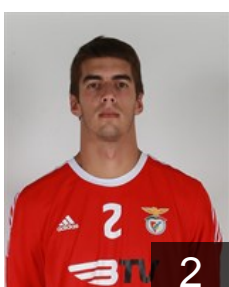

ANG

Aranda Augusto

Position: Right Wing
Place of birth: Luanda
Date of birth: 07.08.1998
Height: 180 cm
Weight: 73 kg

ESP

Borragan Fernandez Javier

Position: Right Back
Place of birth: OVIEDO
Date of birth: 05.09.1989
Height: 200 cm
Weight: 95 kg

POR

Cavalcanti Alexandre

Position: Left Back
Place of birth: ALMADA
Date of birth: 27.12.1996
Height: -
Weight: -

POR

Costa Figueira Hugo

Position: Goalkeeper
Place of birth: Montijo
Date of birth: 04.10.1979
Height: 191 cm
Weight: 100 kg

BRA

Da Silva Ferreira Uelington

Position: Left Back
Place of birth: Rondonopolis
Date of birth: 13.08.1986
Height: 202 cm
Weight: 102 kg

POR

Ferreira Ricardo

Position: Line Player
Place of birth: Aveiro
Date of birth: 22.01.1996
Height: 200 cm
Weight: 94 kg

POR

Ferro Tiago

Position: Left Wing
Place of birth: Lisboa
Date of birth: 19.08.1993
Height: 187 cm
Weight: 78 kg

POR

Freitas Hugo

Position: Left Wing
Place of birth: Vila Real Sto
Date of birth: 27.04.1996
Height: 183 cm
Weight: 80 kg