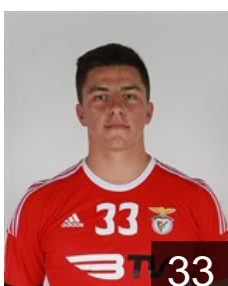

ANG

Aranda Augusto

Position: Right Wing
Place of birth: Luanda
Date of birth: 07.08.1998
Height: 180 cm
Weight: 73 kg

ESP

Borragan Fernandez Javier

Position: Right Back
Place of birth: OVIEDO
Date of birth: 05.09.1989
Height: 200 cm
Weight: 95 kg

 **POR**

Moreno Paulo

Position: Line Player
Place of birth: Lisboa
Date of birth: 08.05.1992
Height: 197 cm
Weight: 100 kg

 **POR**

Pais Joao

Position: Left Wing
Place of birth: Lisboa
Date of birth: 23.06.1988
Height: 184 cm
Weight: 77 kg

 **POR**

Pereira Francisco

Position: Centre Back
Place of birth: Lamego
Date of birth: 26.03.1999
Height: 191 cm
Weight: 96 kg

 **POR**

Pereira Tiago

Position: Centre Back
Place of birth: Guimaraes
Date of birth: 08.06.1989
Height: 186 cm
Weight: 89 kg

 **POR**

Ribeiro Goncalo

Position: Centre Back
Place of birth: LISBOA
Date of birth: 22.02.1997
Height: 187 cm
Weight: 95 kg

 **POR**

Semedo Elledy

Position: Left Back
Place of birth: CABO VERDE
Date of birth: 21.03.1988
Height: 187 cm
Weight: 93 kg