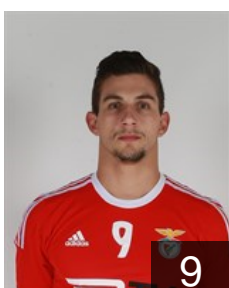

ANG

Aranda Augusto

Position: Right Wing
Place of birth: Luanda
Date of birth: 07.08.1998
Height: 180 cm
Weight: 73 kg

ESP

Borragan Fernandez Javier

Position: Right Back
Place of birth: OVIEDO
Date of birth: 05.09.1989
Height: 200 cm
Weight: 95 kg

POR

Cavalcanti Alexandre

Position: Left Back
Place of birth: ALMADA
Date of birth: 27.12.1996
Height: -
Weight: -

POR

Costa Figueira Hugo

Position: Goalkeeper
Place of birth: Montijo
Date of birth: 04.10.1979
Height: 191 cm
Weight: 100 kg

BRA

Da Silva Ferreira Uelington

Position: Left Back
Place of birth: Rondonopolis
Date of birth: 13.08.1986
Height: 202 cm
Weight: 102 kg

POR

Ferreira Ricardo

Position: Line Player
Place of birth: Aveiro
Date of birth: 22.01.1996
Height: 200 cm
Weight: 94 kg

POR

Ferro Tiago

Position: Left Wing
Place of birth: Lisboa
Date of birth: 19.08.1993
Height: 187 cm
Weight: 78 kg

POR

Freitas Hugo

Position: Left Wing
Place of birth: Vila Real Sto
Date of birth: 27.04.1996
Height: 183 cm
Weight: 80 kg