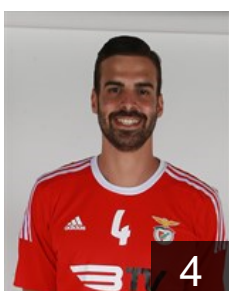

CLUB COMPETITIONS - DELEGATION LIST

Men's European Cup - Challenge Cup 2015/16

POR Sport Lisboa e Benfica - Players

BRA

Abrao Silva Ales

Position: Line Player
Place of birth: Joinville
Date of birth: 06.02.1986
Height: 202 cm
Weight: 110 kg

ANG

Aranda Augusto

Position: Right Wing
Place of birth: Luanda
Date of birth: 07.08.1998
Height: 180 cm
Weight: 73 kg

ESP

Borragan Fernandez Javier

Position: Right Back
Place of birth: OVIEDO
Date of birth: 05.09.1989
Height: 200 cm
Weight: 95 kg