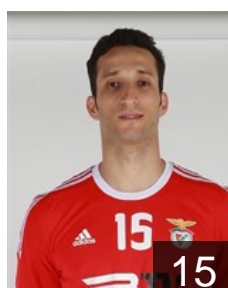

ANG

Aranda Augusto

Position: Right Wing
Place of birth: Luanda
Date of birth: 07.08.1998
Height: 180 cm
Weight: 73 kg

ESP

Borragan Fernandez Javier

Position: Right Back
Place of birth: OVIEDO
Date of birth: 05.09.1989
Height: 200 cm
Weight: 95 kg

POR

Cavalcanti Alexandre

Position: Left Back
Place of birth: ALMADA
Date of birth: 27.12.1996
Height: -
Weight: -

POR

Costa Figueira Hugo

Position: Goalkeeper
Place of birth: Montijo
Date of birth: 04.10.1979
Height: 191 cm
Weight: 100 kg

BRA

Da Silva Ferreira Uelington

Position: Left Back
Place of birth: Rondonopolis
Date of birth: 13.08.1986
Height: 202 cm
Weight: 102 kg

POR

Ferreira Ricardo

Position: Line Player
Place of birth: Aveiro
Date of birth: 22.01.1996
Height: 200 cm
Weight: 94 kg

POR

Ferro Tiago

Position: Left Wing
Place of birth: Lisboa
Date of birth: 19.08.1993
Height: 187 cm
Weight: 78 kg

POR

Freitas Hugo

Position: Left Wing
Place of birth: Vila Real Sto
Date of birth: 27.04.1996
Height: 183 cm
Weight: 80 kg