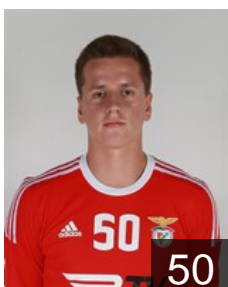

 **MKD**

Mitrevski Nikola

Position: Goalkeeper
Place of birth: Bitola
Date of birth: 03.10.1985
Height: 188 cm
Weight: 84 kg

 **POR**

Moreira Belone

Position: Right Wing
Place of birth: Lisboa
Date of birth: 01.06.1990
Height: 180 cm
Weight: 77 kg

 **POR**

Moreno Paulo

Position: Line Player
Place of birth: Lisboa
Date of birth: 08.05.1992
Height: 197 cm
Weight: 100 kg

 **POR**

Pais Joao

Position: Left Wing
Place of birth: Lisboa
Date of birth: 23.06.1988
Height: 184 cm
Weight: 77 kg

 **POR**

Pereira Francisco

Position: Centre Back
Place of birth: Lamego
Date of birth: 26.03.1999
Height: 191 cm
Weight: 96 kg

 **POR**

Pereira Tiago

Position: Centre Back
Place of birth: Guimaraes
Date of birth: 08.06.1989
Height: 186 cm
Weight: 89 kg