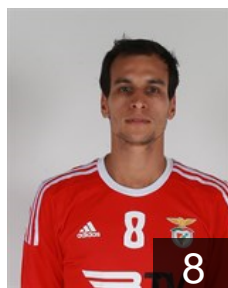

POR

Lima Hugo

Position: Centre Back
Place of birth: Lisboa
Date of birth: 21.04.1993
Height: 185 cm
Weight: 94 kg

CLUB COMPETITIONS - DELEGATION LIST

Men's European Cup - Challenge Cup 2015/16

 **POR** Sport Lisboa e Benfica - Players

 **MKD**

Mitrevski Nikola

Position: Goalkeeper
Place of birth: Bitola
Date of birth: 03.10.1985
Height: 188 cm
Weight: 84 kg

 **POR**

Moreira Belone

Position: Right Wing
Place of birth: Lisboa
Date of birth: 01.06.1990
Height: 180 cm
Weight: 77 kg

 **POR**

Moreno Paulo

Position: Line Player
Place of birth: Lisboa
Date of birth: 08.05.1992
Height: 197 cm
Weight: 100 kg

 **POR**

Pais Joao

Position: Left Wing
Place of birth: Lisboa
Date of birth: 23.06.1988
Height: 184 cm
Weight: 77 kg

 **POR**

Pereira Francisco

Position: Centre Back
Place of birth: Lamego
Date of birth: 26.03.1999
Height: 191 cm
Weight: 96 kg

 **POR**

Pereira Tiago

Position: Centre Back
Place of birth: Guimaraes
Date of birth: 08.06.1989
Height: 186 cm
Weight: 89 kg