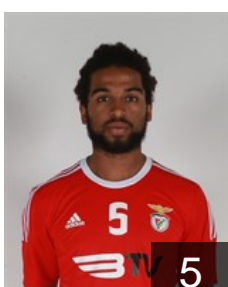

 **POR**

Moreno Paulo

Position: Line Player
Place of birth: Lisboa
Date of birth: 08.05.1992
Height: 197 cm
Weight: 100 kg

 **POR**

Pais Joao

Position: Left Wing
Place of birth: Lisboa
Date of birth: 23.06.1988
Height: 184 cm
Weight: 77 kg

 **POR**

Pereira Francisco

Position: Centre Back
Place of birth: Lamego
Date of birth: 26.03.1999
Height: 191 cm
Weight: 96 kg

 **POR**

Pereira Tiago

Position: Centre Back
Place of birth: Guimaraes
Date of birth: 08.06.1989
Height: 186 cm
Weight: 89 kg

 **POR**

Ribeiro Goncalo

Position: Centre Back
Place of birth: LISBOA
Date of birth: 22.02.1997
Height: 187 cm
Weight: 95 kg

 **POR**

Semedo Elledy

Position: Left Back
Place of birth: CABO VERDE
Date of birth: 21.03.1988
Height: 187 cm
Weight: 93 kg

 **POR**

Soares Valter

Position: Line Player
Place of birth: Lagoa
Date of birth: 11.03.1998
Height: 188 cm
Weight: 85 kg

 **CRO**

Vrgoc Dragan

Position: Line Player
Place of birth: Split
Date of birth: 23.05.1991
Height: 204 cm
Weight: 134 kg