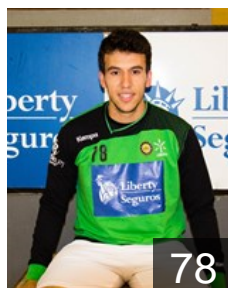

## Rebelo Nuno

Position: Right Back  
Place of birth: Braga  
Date of birth: 16.04.1991  
Height: 193 cm  
Weight: 91 kg

 **POR**

## Ribeiro Emanuel

Position: Goalkeeper  
Place of birth: GUIMARAES  
Date of birth: 17.12.1994  
Height: 189 cm  
Weight: 80 kg

 **POR**

## Rocha Hugo

Position: Left Back  
Place of birth: PORTO  
Date of birth: 17.12.1982  
Height: 201 cm  
Weight: 100 kg

 **POR**

## Silva Claudio

Position: Goalkeeper  
Place of birth: BRAGA  
Date of birth: 06.07.1996  
Height: -  
Weight: -

 **POR**