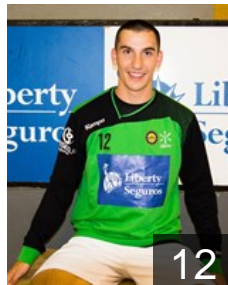

# CLUB COMPETITIONS - DELEGATION LIST

Men's European Cup - Challenge Cup 2015/16

 **POR** ABC de Braga Lusíadas Saúde - Players

---

 **POR**

## Rebelo Nuno

Position: Right Back  
Place of birth: Braga  
Date of birth: 16.04.1991  
Height: 193 cm  
Weight: 91 kg

 **POR**

## Ribeiro Emanuel

Position: Goalkeeper  
Place of birth: GUIMARAES  
Date of birth: 17.12.1994  
Height: 189 cm  
Weight: 80 kg

 **POR**