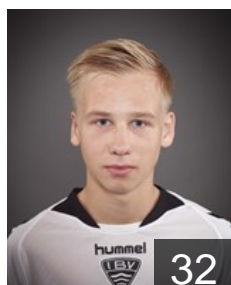

 ISL

Jonsson Snaedal

Position: Left Wing
Place of birth: Vestmannaeyjar
Date of birth: 26.01.1998
Height: 190 cm
Weight: 85 kg

 ISL

Kristjansson Kari Kristjan

Position: Line Player
Place of birth: Vestmannaeyjar
Date of birth: 28.10.1984
Height: 198 cm
Weight: 106 kg

 ISL

Magnusson Fridrik

Position: Left Wing
Place of birth: Vestmannaeyjar
Date of birth: 01.07.1997
Height: 178 cm
Weight: 67 kg

CLUB COMPETITIONS - DELEGATION LIST

Men's European Cup - Challenge Cup 2015/16

 ISL IBV Vestmannaeyjar - Players

 ISL

Magnusson Magnus Karl

Position: Back
Place of birth: Vestmannaeyjar
Date of birth: 16.12.1996
Height: 180 cm
Weight: 75 kg

 MNE

Malovic Nemanja

Position: Right Back
Place of birth: Podgorica
Date of birth: 18.11.1991
Height: 190 cm
Weight: 90 kg