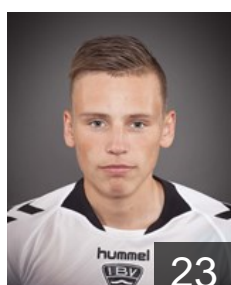

 ISL IBV Vestmannaeyjar - Players

 ISL

Magnusson Magnus Karl

Position: Back
Place of birth: Vestmannaeyjar
Date of birth: 16.12.1996
Height: 180 cm
Weight: 75 kg

 MNE

Malovic Nemanja

Position: Right Back
Place of birth: Podgorica
Date of birth: 18.11.1991
Height: 190 cm
Weight: 90 kg

 DEN

Nielsen Stephen

Position: Goalkeeper
Place of birth: Copenhagen
Date of birth: 02.04.1985
Height: 195 cm
Weight: 95 kg

 ISL

Oskarsson Brynjar Kari

Position: Centre Back
Place of birth: Vestmannaeyjar
Date of birth: 04.01.1991
Height: 192 cm
Weight: 94 kg