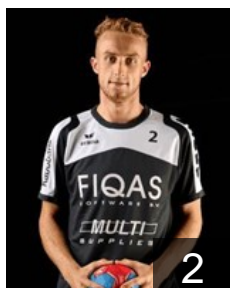

23

 **NED**

Selman Menno

Position:
Place of birth:
Date of birth: 06.03.1994
Height: -
Weight: -

CLUB COMPETITIONS - DELEGATION LIST

Men's European Cup - Challenge Cup 2015/16

 **NED** Green Park Handbal Aalsmeer - Players

 **NED**

Van Dam Remco

Position: Left Back
Place of birth: Aalsmeer
Date of birth: 21.06.1992
Height: 194 cm
Weight: 85 kg

 **NED**

Verbeij Marco

Position: Goalkeeper
Place of birth: Alphen
Date of birth: 26.07.1997
Height: -
Weight: -

 **NED**

Wijk van Lars

Position: Left Back
Place of birth: Aalsmeer
Date of birth: 26.03.1993
Height: 190 cm
Weight: 80 kg

 **NED**

Wong Wai

Position: Centre Back
Place of birth: Weesp
Date of birth: 13.03.1988
Height: 188 cm
Weight: 87 kg