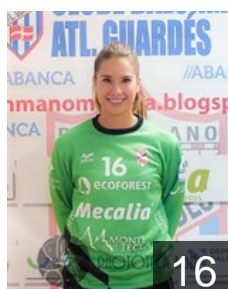

CLUB COMPETITIONS - DELEGATION LIST

Women's European Cup - Cup Winners' Cup 2015/16

 **ESP** Club Balonmán Atlético Guardes - Players

 **ESP**
Alonso Barbosa Sara
Position: Wing
Place of birth: O Rosal
Date of birth: 13.01.1999
Height: 164 cm

 **ESP**
Barrios Garcia Cristina
Position: Back
Place of birth: Arrecife
Date of birth: 16.03.1989
Height: 183 cm

 **ESP**
Benzal Andaloussi Nuria
Position: Back
Place of birth: Malaga
Date of birth: 03.04.1985
Height: 169 cm