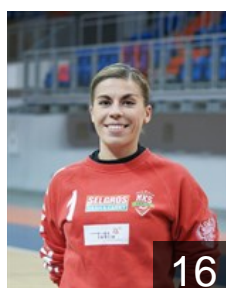

 POL
Charzynska Edyta
Position: Centre Back
Place of birth: Plock
Date of birth: 12.01.1994
Height: 175 cm

 BRA
Da Silva Quintino Jessica
Position: Right Wing
Place of birth: San Paulo
Date of birth: 17.04.1991
Height: 172 cm

 POL
Gawlik Weronika
Position: Goalkeeper
Place of birth: Gliwice
Date of birth: 20.10.1986
Height: 180 cm

 POL
Gega Marta
Position: Left Back
Place of birth: Bielawa
Date of birth: 16.04.1986
Height: 184 cm

 POL
Kocela Agnieszka
Position: Left Wing
Place of birth: Jelenia Gora
Date of birth: 17.01.1988
Height: 171 cm

 POL
Kozimur Katarzyna
Position: Right Back
Place of birth: Przemysl
Date of birth: 09.06.1994
Height: 75 cm

 BLR
Mihdaliova Alesia
Position: Right Back
Place of birth: Orsza
Date of birth: 22.01.1985
Height: 177 cm

 POL
Niedzwiedz Iwona Malgorzata
Position: Left Back
Place of birth: Nowy Sacz
Date of birth: 22.07.1979
Height: 177 cm