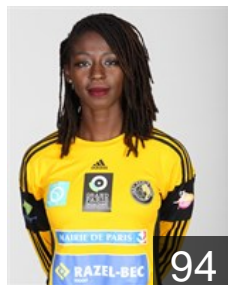

CLUB COMPETITIONS - DELEGATION LIST

Women's European Cup - Cup Winners' Cup 2015/16

 FRA Paris 92 - Players

 FRA

Alric Victoria

Position: Goalkeeper
Place of birth: Paris
Date of birth: 18.04.1997
Height: 184 cm

 FRA

Attingre Armelle

Position: Goalkeeper
Place of birth: Kadjokro
Date of birth: 15.01.1989
Height: 178 cm

 FRA

Bossavy Rebecca

Position: Left Wing
Place of birth: Bobigny
Date of birth: 07.08.1995
Height: 168 cm