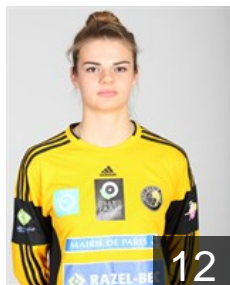

CLUB COMPETITIONS - DELEGATION LIST

Women's European Cup - Cup Winners' Cup 2015/16

 FRA Paris 92 - Players

 FRA

Alric Victoria

Position: Goalkeeper
Place of birth: Paris
Date of birth: 18.04.1997
Height: 184 cm

 FRA

Attingre Armelle

Position: Goalkeeper
Place of birth: Kadjokro
Date of birth: 15.01.1989
Height: 178 cm

 FRA

Bossavy Rebecca

Position: Left Wing
Place of birth: Bobigny
Date of birth: 07.08.1995
Height: 168 cm