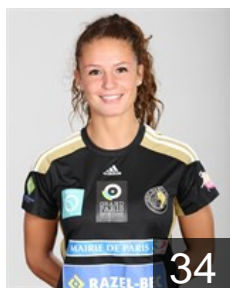

CLUB COMPETITIONS - DELEGATION LIST

Women's European Cup - Cup Winners' Cup 2015/16

 FRA Paris 92 - Players

 FRA

Alric Victoria

Position: Goalkeeper
Place of birth: Paris
Date of birth: 18.04.1997
Height: 184 cm

 FRA

Attingre Armelle

Position: Goalkeeper
Place of birth: Kadjokro
Date of birth: 15.01.1989
Height: 178 cm

 FRA

Bossavy Rebecca

Position: Left Wing
Place of birth: Bobigny
Date of birth: 07.08.1995
Height: 168 cm

 FRA

Camara Doungou

Position: Centre Back
Place of birth: Pontault
Date of birth: 07.01.1995
Height: 168 cm

 FRA

Deba Melvine

Position: Right Wing
Place of birth: Paris
Date of birth: 08.01.1998
Height: 164 cm