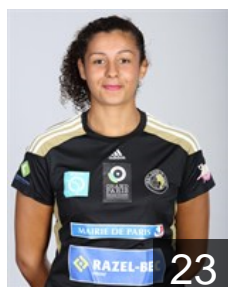

 FRA

Attingre Armelle

Position: Goalkeeper
Place of birth: Kadjokro
Date of birth: 15.01.1989
Height: 178 cm

 FRA

Bossavy Rebecca

Position: Left Wing
Place of birth: Bobigny
Date of birth: 07.08.1995
Height: 168 cm

 FRA

Camara Doungou

Position: Centre Back
Place of birth: Pontault
Date of birth: 07.01.1995
Height: 168 cm

 FRA

Deba Melvine

Position: Right Wing
Place of birth: Paris
Date of birth: 08.01.1998
Height: 164 cm

 FRA

Fehri Sophia

Position: Line Player
Place of birth: Paris
Date of birth: 17.05.1996
Height: 184 cm

 FRA

Fofana Mabana-Ma

Position: Line Player
Place of birth: Paris
Date of birth: 20.06.1998
Height: 180 cm

 FRA

Garba Maryam

Position: Goalkeeper
Place of birth: Paris
Date of birth: 07.08.1995
Height: 184 cm

 MNE

Jovanovic Marija

Position: Left Back
Place of birth: Podgorica
Date of birth: 26.12.1985
Height: 182 cm