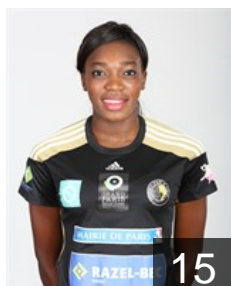

 FRA

Lefevre Louise

Position: Left Back
Place of birth: Paris
Date of birth: 20.07.1998
Height: 178 cm

93

CLUB COMPETITIONS - DELEGATION LIST

Women's European Cup - Cup Winners' Cup 2015/16

 FRA Paris 92 - Players

 FRA

Mazens Alice

Position: Left Wing
Place of birth: Villiers
Date of birth: 26.07.1998
Height: 169 cm

 FRA

Nadaud Anne-Laure

Position: Right Wing
Place of birth: Limoges
Date of birth: 18.09.1997
Height: 160 cm

 FRA

Niakate Kalidiatou

Position: Left Back
Place of birth: Aubervilliers
Date of birth: 15.03.1995
Height: 177 cm

 NOR

Oftedal Hanna Bredal

Position: Right Back
Place of birth: Oslo
Date of birth: 04.07.1994
Height: 175 cm