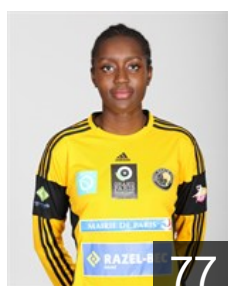

 FRA

Attingre Armelle

Position: Goalkeeper
Place of birth: Kadjokro
Date of birth: 15.01.1989
Height: 178 cm

 FRA

Bossavy Rebecca

Position: Left Wing
Place of birth: Bobigny
Date of birth: 07.08.1995
Height: 168 cm

 FRA

Camara Doungou

Position: Centre Back
Place of birth: Pontault
Date of birth: 07.01.1995
Height: 168 cm

 FRA

Deba Melvine

Position: Right Wing
Place of birth: Paris
Date of birth: 08.01.1998
Height: 164 cm

 FRA

Fehri Sophia

Position: Line Player
Place of birth: Paris
Date of birth: 17.05.1996
Height: 184 cm

 FRA

Fofana Mabana-Ma

Position: Line Player
Place of birth: Paris
Date of birth: 20.06.1998
Height: 180 cm

 FRA

Garba Maryam

Position: Goalkeeper
Place of birth: Paris
Date of birth: 07.08.1995
Height: 184 cm

 MNE

Jovanovic Marija

Position: Left Back
Place of birth: Podgorica
Date of birth: 26.12.1985
Height: 182 cm