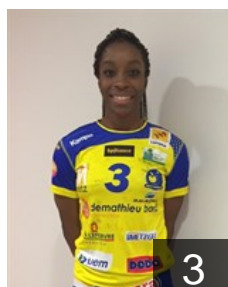

CLUB COMPETITIONS - DELEGATION LIST

Women's European Cup - Cup Winners' Cup 2015/16

 FRA Metz Handball - Players

 FRA

Aoustin Camille

Position: Left Wing
Place of birth: Cherbourg
Date of birth: 13.02.1990
Height: 169 cm

 FRA

Burlet Lindsay

Position: Left Back
Place of birth: Villepinte
Date of birth: 06.06.1994
Height: 180 cm

 FRA

Carrara Fiona

Position: Centre Back
Place of birth: Pontault
Date of birth: 16.05.1996
Height: 169 cm

 FRA

Cintrat Margaux

Position: Goalkeeper
Place of birth: Strasbourg
Date of birth: 02.11.1995
Height: 185 cm

 FRA

Dapina Raissa

Position: Right Wing
Place of birth: Paris
Date of birth: 27.09.1995
Height: 171 cm

 FRA

Dos Reis Ornella

Position: Left Back
Place of birth: Verdun
Date of birth: 03.01.1997
Height: -

 FRA

Entringer Manon

Position: Left Wing
Place of birth: Thionville
Date of birth: 05.03.1997
Height: 168 cm