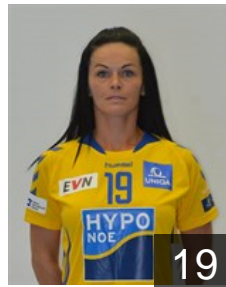

SVK

Tothova Alzbeta

Position: Right Back
Place of birth: Komarno
Date of birth: 18.02.1978
Height: 178 cm