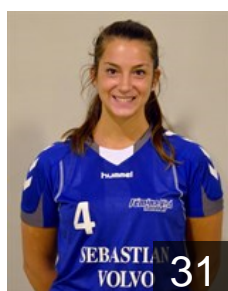

CLUB COMPETITIONS - DELEGATION LIST

Women's European Cup - EHF Cup 2015/16

 BEL *Femina Vise - Players*

 BEL

Boons Fien

Position: Left Back
Place of birth: Diest
Date of birth: 23.06.1990
Height: 164 cm

 FRA

Bouchard Cecile

Position: Line Player
Place of birth: Epernay
Date of birth: 03.03.1993
Height: 187 cm

 BEL

Brixhe Laurane

Position: Right Wing
Place of birth: LIEGE
Date of birth: 05.10.1996
Height: 170 cm

 BEL

Delle Vedove Aline

Position: Line Player
Place of birth: LIEGE
Date of birth: 03.02.1993
Height: 172 cm

 BEL

Dubuc Celine

Position: Centre Back
Place of birth: LIEGE
Date of birth: 23.08.1988
Height: 170 cm

 BEL

Dubuc Coraline

Position: Right Back
Place of birth: LIEGE
Date of birth: 22.11.1994
Height: 156 cm

 FRA

Friry Margot

Position: Goalkeeper
Place of birth: Compiègne
Date of birth: 28.04.1993
Height: 165 cm