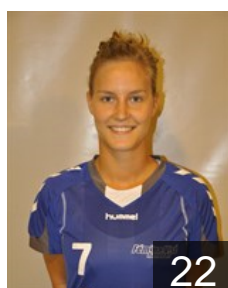

 BEL

Dubuc Coraline

Position: Right Back
Place of birth: LIEGE
Date of birth: 22.11.1994
Height: 156 cm

 FRA

Friry Margot

Position: Goalkeeper
Place of birth: Compiègne
Date of birth: 28.04.1993
Height: 165 cm

 BEL

Glaude Fanny

Position: Right Wing
Place of birth: Liège
Date of birth: 22.03.1993
Height: 167 cm

 BEL

Hoge Alix

Position: Right Wing
Place of birth: Liège
Date of birth: 08.12.1989
Height: 173 cm

 BEL

Jolly Maude

Position: Left Wing
Place of birth: Oupeye
Date of birth: 09.10.1990
Height: 170 cm

 BEL

Leonaers Kristien

Position: Right Wing
Place of birth: GENT
Date of birth: 27.05.1994
Height: 173 cm

 BEL

Loureiro Laura