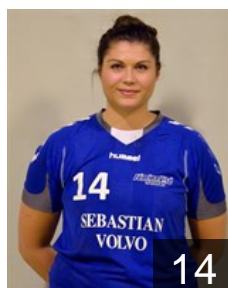

CLUB COMPETITIONS - DELEGATION LIST

Women's European Cup - EHF Cup 2015/16

 BEL *Femina Vise - Players*

 BEL

Boons Fien

Position: Left Back
Place of birth: Diest
Date of birth: 23.06.1990
Height: 164 cm

 FRA

Bouchard Cecile

Position: Line Player
Place of birth: Epernay
Date of birth: 03.03.1993
Height: 187 cm

 BEL

Brixhe Laurane

Position: Right Wing
Place of birth: LIEGE
Date of birth: 05.10.1996
Height: 170 cm

 BEL

Delle Vedove Aline

Position: Line Player
Place of birth: LIEGE
Date of birth: 03.02.1993
Height: 172 cm

 BEL

Dubuc Celine

Position: Centre Back
Place of birth: LIEGE
Date of birth: 23.08.1988
Height: 170 cm

 BEL

Dubuc Coraline

Position: Right Back
Place of birth: LIEGE
Date of birth: 22.11.1994
Height: 156 cm

 FRA

Friry Margot

Position: Goalkeeper
Place of birth: Compiègne
Date of birth: 28.04.1993
Height: 165 cm