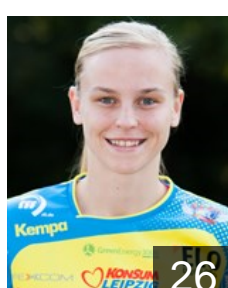

GER
Urbicht Michelle
Position: Centre Back
Place of birth: Cottbus
Date of birth: 06.01.1994
Height: 172 cm