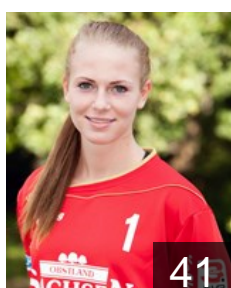

 GER
Kramarczyk Katja
Position: Goalkeeper
Place of birth: Frankfurt/Oder
Date of birth: 18.03.1984
Height: 178 cm

 GER
Kreibich Tammy
Position: Line Player
Place of birth: Leipzig
Date of birth: 28.06.1997
Height: 180 cm

 POL
Kudlacz-Gloc Karolina
Position: Left Back
Place of birth: Wabrzezno
Date of birth: 17.01.1985
Height: 178 cm

 GER
Kurzke Nele
Position: Goalkeeper
Place of birth: Leipzig
Date of birth: 16.06.1990
Height: 187 cm