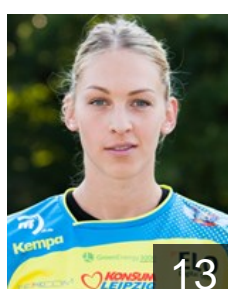

 GER
Reimer Nele
Position: Left Back
Place of birth: Rostock
Date of birth: 09.09.1996
Height: -

 GER
Reißberg Nina
Position: Line Player
Place of birth: Leipzig
Date of birth: 09.10.1998
Height: 178 cm

 GER
Rode Elaine
Position: Wing
Place of birth: Berlin
Date of birth: 08.04.1999
Height: 172 cm

 GER
Rode Joanna
Position: Left Wing
Place of birth: Berlin
Date of birth: 30.07.1997
Height: 173 cm

 GER
Roth Nicole
Position: Goalkeeper
Place of birth: Nürnberg
Date of birth: 08.05.1995
Height: 183 cm

 GER
Schierbok Johanna
Position: Line Player
Place of birth: Leipzig
Date of birth: 17.12.1997
Height: 180 cm

 GER
Schulze Luisa
Position: Line Player
Place of birth: Altenburg
Date of birth: 14.09.1990
Height: 190 cm