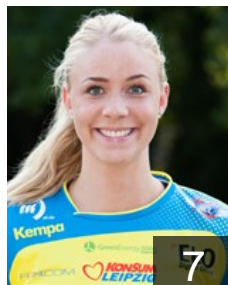

CLUB COMPETITIONS - DELEGATION LIST

Women's European Cup - EHF Cup 2015/16

 GER HC Leipzig - Players

 GER
Ansoerge Anna
Position: Back
Place of birth: Leipzig
Date of birth: 05.04.1999
Height: 178 cm

 ISL
Atladottir Thorgerdur Anna
Position: Left Back
Place of birth: Reykjavik
Date of birth: 02.06.1992
Height: 176 cm

 GER
Detjen Wiebke
Position: Goalkeeper
Place of birth: Leipzig
Date of birth: 12.07.1996
Height: -

 GER
Diehl Kaya
Position: Right Wing
Place of birth: Frankfurt
Date of birth: 01.07.1992
Height: 170 cm

 GER
Funke Jenice
Position: Back
Place of birth: Leipzig
Date of birth: 20.05.1999
Height: 170 cm

 GER
Guderian Lea
Position: Back
Place of birth: Leipzig
Date of birth: 27.08.1997
Height: 170 cm

 GER
Hebert Laura
Position: Back
Place of birth: Leipzig
Date of birth: 28.05.1998
Height: 169 cm

 GER
Hertlein Helena
Position: Left Wing
Place of birth: München
Date of birth: 14.07.1992
Height: 170 cm

 GER
Hubinger Anne
Position: Right Back
Place of birth: Ribnitz-
Date of birth: 31.07.1993
Height: 185 cm