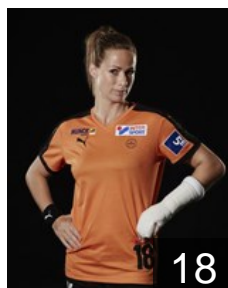

CLUB COMPETITIONS - DELEGATION LIST

Women's European Cup - EHF Cup 2015/16

DEN Odense Håndbold - Players

SWE

Adler M.

Position: Left Back
Place of birth: Lund
Date of birth: 28.05.1992
Height: 182 cm

DEN

Bach Andersen Ditte

Position: Right Wing
Place of birth: Odense
Date of birth: 06.06.1996
Height: 167 cm

DEN

Baekhoej Suzanne Ninna

Position: Left Wing
Place of birth: Århus
Date of birth: 23.03.1996
Height: 165 cm

DEN

Birkedal Kristensen Kamilla

Position: Line Player
Place of birth: Birkerød
Date of birth: 02.09.1983
Height: 180 cm

DEN

Bogetoft Pytlick Camilla

Position:
Place of birth: Svendborg
Date of birth: 06.11.1997
Height: 171 cm

DEN

Folden Vind Ditte