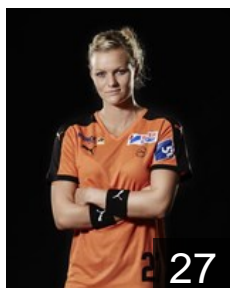

Height: 182 cm

 DEN

Moth Sophie Amalie

Position:

Place of birth:

Date of birth: 16.09.1998

Height: 176 cm

 DEN

Offendal Nadia

Position:

Place of birth: Gentofte

Date of birth: 22.10.1994

Height: 172 cm

 DEN

Schaefer Mathilde Dahl

Position: