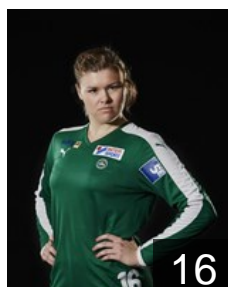

CLUB COMPETITIONS - DELEGATION LIST

Women's European Cup - EHF Cup 2015/16

DEN Odense Håndbold - Players

SWE

Adler M.

Position: Left Back
Place of birth: Lund
Date of birth: 28.05.1992
Height: 182 cm

DEN

Bach Andersen Ditte

Position: Right Wing
Place of birth: Odense
Date of birth: 06.06.1996
Height: 167 cm

DEN

Baekhoej Suzanne Ninna

Position: Left Wing
Place of birth: Århus
Date of birth: 23.03.1996
Height: 165 cm

DEN

Birkedal Kristensen Kamilla

Position: Line Player
Place of birth: Birkerød
Date of birth: 02.09.1983
Height: 180 cm

DEN

Bogetoft Pytlick Camilla

Position:
Place of birth: Svendborg
Date of birth: 06.11.1997
Height: 171 cm

DEN

Folden Vind Ditte