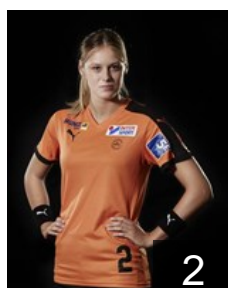

Position: Line Player
Place of birth: Birkerød
Date of birth: 02.09.1983
Height: 180 cm

DEN

Bogetoft Pytlick Camilla

Position:
Place of birth: Svendborg
Date of birth: 06.11.1997
Height: 171 cm

DEN

Folden Vind Ditte

Position: Goalkeeper
Place of birth: Odense
Date of birth: 02.01.1994
Height: 187 cm

DEN

Haugsted Line

Position: Left Back
Place of birth: Skive
Date of birth: 11.11.1994
Height: 177 cm

DEN

Iversen Sarah

Position: Line Player
Place of birth: Frederiksberg
Date of birth: 10.04.1990
Height: -

NOR

Jakobsen Maja

Position: Right Back
Place of birth:
Date of birth: 28.03.1990
Height: 172 cm

DEN

Kondrup Nielsen Matilde

Position: Left Wing
Place of birth: Farsø
Date of birth: 09.02.1995
Height: 182 cm