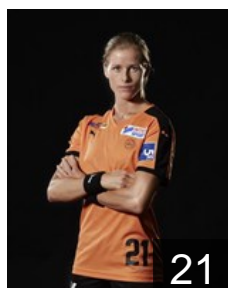

Position: Goalkeeper
Place of birth: Odense
Date of birth: 02.01.1994
Height: 187 cm

DEN

Haugsted Line

Position: Left Back
Place of birth: Skive
Date of birth: 11.11.1994
Height: 177 cm

DEN

Iversen Sarah

Position: Line Player
Place of birth: Frederiksberg
Date of birth: 10.04.1990
Height: -

NOR

Jakobsen Maja

Position: Right Back
Place of birth:
Date of birth: 28.03.1990
Height: 172 cm

DEN

Kondrup Nielsen Matilde

Position: Left Wing
Place of birth: Farsø
Date of birth: 09.02.1995
Height: 182 cm

DEN

Kristensen Louise

Position: Right Wing
Place of birth: Århus
Date of birth: 04.09.1992
Height: 173 cm

SWE

Linnell Jennie

Position: Centre Back
Place of birth: Tyresö
Date of birth: 07.12.1988
Height: 176 cm