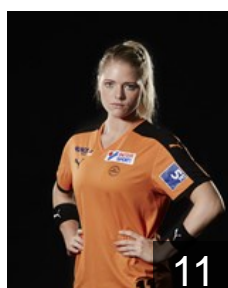

Position: Right Wing
Place of birth: Odense
Date of birth: 06.06.1996
Height: 167 cm

DEN

Baekhoej Suzanne Ninna

Position: Left Wing
Place of birth: Århus
Date of birth: 23.03.1996
Height: 165 cm

DEN

Birkedal Kristensen Kamilla

Position: Line Player
Place of birth: Birkerød
Date of birth: 02.09.1983
Height: 180 cm

DEN

Bogetoft Pytlick Camilla

Position:
Place of birth: Svendborg
Date of birth: 06.11.1997
Height: 171 cm

DEN

Folden Vind Ditte

Position: Goalkeeper
Place of birth: Odense
Date of birth: 02.01.1994
Height: 187 cm

DEN

Haugsted Line

Position: Left Back
Place of birth: Skive
Date of birth: 11.11.1994
Height: 177 cm

DEN

Iversen Sarah

Position: Line Player
Place of birth: Frederiksberg
Date of birth: 10.04.1990
Height: -