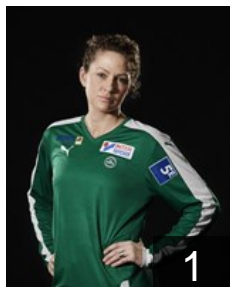

CLUB COMPETITIONS - DELEGATION LIST

Women's European Cup - EHF Cup 2015/16

DEN Odense Håndbold - Players

BRA

Masson De Souza C.

Position: Goalkeeper

Place of birth: Capinzal

Date of birth: 18.12.1978

Height: 182 cm

DEN

Moth Sophie Amalie

Position:

Place of birth:

Date of birth: 16.09.1998

Height: 176 cm