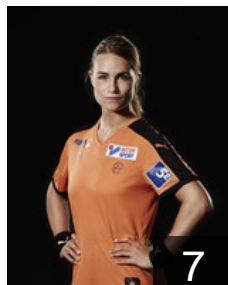

CLUB COMPETITIONS - DELEGATION LIST

Women's European Cup - EHF Cup 2015/16

DEN Odense Håndbold - Players

SWE

Adler M.

Position: Left Back
Place of birth: Lund
Date of birth: 28.05.1992
Height: 182 cm

DEN

Bach Andersen Ditte

Position: Right Wing
Place of birth: Odense
Date of birth: 06.06.1996
Height: 167 cm

DEN

Baekhoej Suzanne Ninna

Position: Left Wing
Place of birth: Århus
Date of birth: 23.03.1996
Height: 165 cm

DEN

Birkedal Kristensen Kamilla