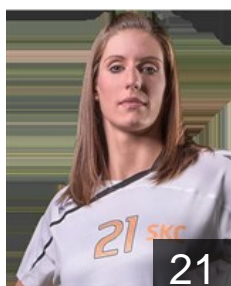

 HUN

Farkas Evelin

Position: Left Wing
Place of birth: Sárvár
Date of birth: 03.07.1997
Height: 164 cm

 HUN

Gercso Nora

Position: Goalkeeper
Place of birth: Szeged
Date of birth: 04.06.1996
Height: 177 cm

 ESP

Gonzales Ortega Lara

Position: Left Back
Place of birth: Santa Pola
Date of birth: 22.02.1992
Height: 184 cm

 HUN

Malati Dora

Position: Right Back
Place of birth: Szekszárd
Date of birth: 02.04.1996
Height: 177 cm

 HUN

Mihalyi Fanni

Position: Right Back
Place of birth: Siófok
Date of birth: 07.10.1997
Height: 164 cm

 HUN

Nemeth Csilla

Position: Right Back
Place of birth: Budapest
Date of birth: 21.01.1989
Height: -

 RUS