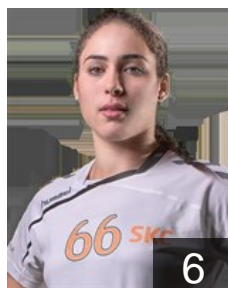

CLUB COMPETITIONS - DELEGATION LIST

Women's European Cup - EHF Cup 2015/16

 HUN Siófok KC - Players

 ESP

Aguilár Diaz Macarena

Position: Centre Back
Place of birth: Bolanos de
Date of birth: 12.03.1985
Height: 170 cm

 BRA

De Oliveira Piedade Daniela

Position: Line Player
Place of birth: SAO PAULO
Date of birth: 02.03.1979
Height: 175 cm

 HUN

Deaki Dora

Position: Left Back
Place of birth: Győr
Date of birth: 11.04.1991
Height: 187 cm