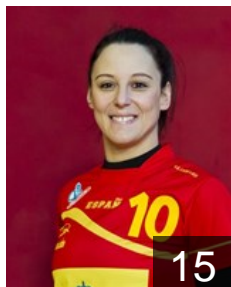

CLUB COMPETITIONS - DELEGATION LIST

Women's European Cup - EHF Cup 2015/16

 HUN Siófok KC - Players

 ESP

Aguilár Diaz Macarena

Position: Centre Back
Place of birth: Bolanos de
Date of birth: 12.03.1985
Height: 170 cm

 BRA

De Oliveira Piedade Daniela

Position: Line Player
Place of birth: SAO PAULO
Date of birth: 02.03.1979
Height: 175 cm

 HUN

Deaki Dora

Position: Left Back
Place of birth: Győr
Date of birth: 11.04.1991
Height: 187 cm