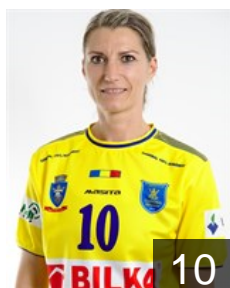

 ROU

Dinca Elena Nicoleta

Position: Left Wing
Place of birth: Slatina
Date of birth: 02.07.1988
Height: 171 cm

 ROU

Hosu Daciana

Position: Goalkeeper
Place of birth: Bistrita
Date of birth: 16.01.1998
Height: 181 cm

 ROU

Hotea Camelia

Position: Left Wing
Place of birth: Baia Mare
Date of birth: 27.10.1984
Height: 175 cm

CLUB COMPETITIONS - DELEGATION LIST

Women's European Cup - EHF Cup 2015/16

 ROU CSM Corona Brasov - Players

 ROU

Marcu Anisoara

Position: Line Player
Place of birth: Bailesti
Date of birth: 01.08.1980
Height: 180 cm

 ROU

Mirca Olariu Ana Maria

Position: Goalkeeper
Place of birth: Brasov
Date of birth: 03.02.1984
Height: 178 cm

 ROU

Neagu Marinela Alexandrina

Position: Right Wing
Place of birth: Bacau
Date of birth: 27.10.1989
Height: 170 cm

 ROU

Pricopi Dana Andreea

Position: Back
Place of birth: Brasov
Date of birth: 20.02.1994
Height: 173 cm