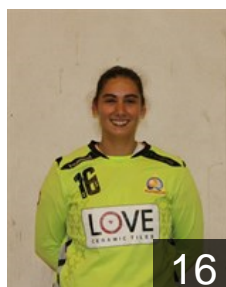

 POR

Moreira Ana

Position: Wing
Place of birth: Vila Nova de Gaia
Date of birth: 15.09.1989
Height: 158 cm

 POR

Neves Ana Rita

Position: Centre Back
Place of birth: Gaia
Date of birth: 14.06.1996
Height: -

 POR

Oliveira Soares Monica

Position: Back
Place of birth: Aveiro
Date of birth: 05.07.1994
Height: -

 POR

Ramos Maria

Position: Right Wing
Place of birth: Aveiro
Date of birth: 01.04.1996
Height: -

 POR

Rebelo Viviana

Position: Line Player
Place of birth: Porto
Date of birth: 03.09.1986
Height: 169 cm

 POR

Rocha Inês

Position: Goalkeeper
Place of birth: Coimbra
Date of birth: 31.08.1994
Height: 172 cm

 POR

Rodrigues Branco I.