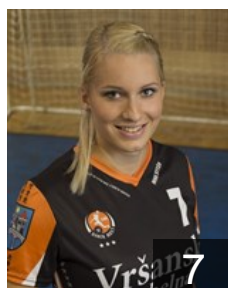

Position: Line Player
Place of birth: Skopje
Date of birth: 27.02.1995
Height: 180 cm

 CZE

Hynesova Karolina

Position: Back
Place of birth: Most
Date of birth: 19.12.1998
Height: 171 cm

 CZE

Jerabkova Marketa

Position: Back
Place of birth: Plzen
Date of birth: 08.02.1996
Height: -

 CZE

Jungova Linda

Position: Line Player
Place of birth: Most
Date of birth: 12.11.1998
Height: 169 cm

 CZE

Martinkova Hana

Position: Left Back
Place of birth: Most
Date of birth: 16.09.1985
Height: 190 cm

 CZE

Matouskova Iveta

Position: Line Player
Place of birth: Jindrichuv Hradec
Date of birth: 05.01.1987
Height: 187 cm

 SVK

Micinikova Iveta

Position: Right Back
Place of birth: Zilina
Date of birth: 06.07.1992
Height: 175 cm