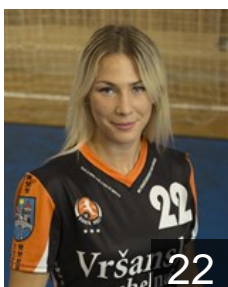

 CZE

Parthova Veronika

Position: Right Wing
Place of birth: Bílina
Date of birth: 10.11.1998
Height: 158 cm

 CZE

Ruckova Petra

Position: Back
Place of birth: Roznov pod
Date of birth: 08.02.1989
Height: 174 cm

 CZE

Smolova Karolina

Position: Goalkeeper
Place of birth: Plzen
Date of birth: 05.09.1996
Height: 174 cm

 SVK

Sukennikova Lucia

Position: Back
Place of birth: Trnava
Date of birth: 22.06.1988
Height: 164 cm