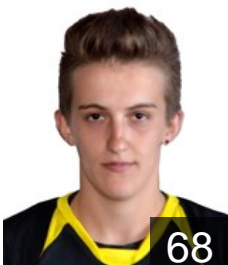

10

 KOS

Beka Kaltrina

Position: Right Back
Place of birth: Vushtri
Date of birth: 30.08.1990
Height: 176 cm

11

 KOS

Cerkini Fjolla

Position: Centre Back
Place of birth: Ferizaj
Date of birth: 21.06.1996
Height: 168 cm

15

 MKD

Delovska Irena

Position: Centre Back
Place of birth: Skopje
Date of birth: 14.04.1986
Height: 169 cm

32

 KOS

Gashi Vahide

Position: Line Player
Place of birth: Ferizaj
Date of birth: 01.07.1991
Height: 170 cm

68

 KOS

Gurgurovci Blerina

Position: Goalkeeper
Place of birth: Ferizaj
Date of birth: 19.02.1994
Height: 164 cm

22

8

 KOS

Hyseni Lumnije