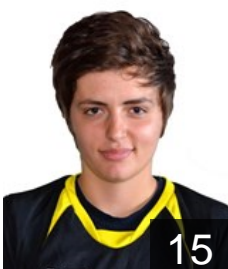

10

 KOS

Beka Kaltrina

Position: Right Back
Place of birth: Vushtri
Date of birth: 30.08.1990
Height: 176 cm

11

 KOS

Cerkini Fjolla

Position: Centre Back
Place of birth: Ferizaj
Date of birth: 21.06.1996
Height: 168 cm

15

 MKD

Delovska Irena

Position: Centre Back
Place of birth: Skopje
Date of birth: 14.04.1986
Height: 169 cm

32

 KOS

Gashi Vahide

Position: Line Player
Place of birth: Ferizaj
Date of birth: 01.07.1991
Height: 170 cm