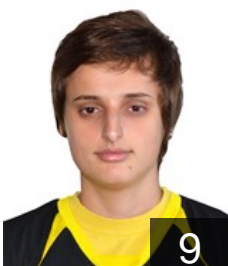

68

 KOS

Gurgurovci Blerina

Position: Goalkeeper
Place of birth: Ferizaj
Date of birth: 19.02.1994
Height: 164 cm

22

8

 KOS

Hyseni Lumnije

Position: Left Back
Place of birth: Vushtrri
Date of birth: 02.10.1985
Height: 175 cm

 KOS

Kupina Yilka

Position:
Place of birth: Ferizaj
Date of birth: 10.11.1987
Height: 171 cm

10

 KOS

Misini Sara

Position: Right Back
Place of birth: Ferizaj
Date of birth: 29.06.1996
Height: 163 cm

9

 MKD

Peshevaska Sanja

Position: Line Player
Place of birth: Kercove
Date of birth: 02.09.1986
Height: 177 cm

8

 KOS

Rogova Edona

Position: Goalkeeper
Place of birth: Gjakove
Date of birth: 08.11.1988
Height: 175 cm