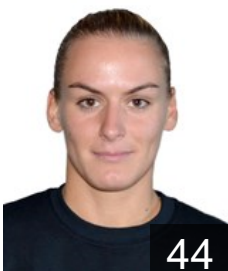

Position: Left Back
Place of birth: Vushtrri
Date of birth: 02.10.1985
Height: 175 cm

 KOS

Kupina Yilka

Position:
Place of birth: Ferizaj
Date of birth: 10.11.1987
Height: 171 cm

10

 KOS

Misini Sara

Position: Right Back
Place of birth: Ferizaj
Date of birth: 29.06.1996
Height: 163 cm

9

 MKD

Peshevaska Sanja

Position: Line Player
Place of birth: Kercove
Date of birth: 02.09.1986
Height: 177 cm

8

 KOS

Rogova Edona

Position: Goalkeeper
Place of birth: Gjakove
Date of birth: 08.11.1988
Height: 175 cm

44

 KOS

Salihu Adriana

Position: Left Wing
Place of birth: Ferizaj
Date of birth: 08.04.1993
Height: 165 cm

71

CLUB COMPETITIONS - DELEGATION LIST

Women's European Cup - EHF Cup 2015/16

 KOS KHF Kastrioti - Players

 KOS

Stagova Aida

Position: Left Back
Place of birth: Prishtine
Date of birth: 07.03.1995
Height: 171 cm

 MKD

Trajkovska Nadica

Position: Back
Place of birth: Skopje
Date of birth: 01.06.1985
Height: 169 cm