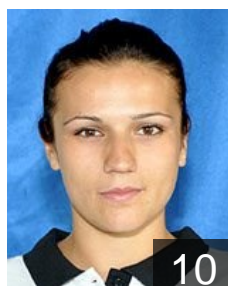

15

 MKD

Delovska Irena

Position: Centre Back
Place of birth: Skopje
Date of birth: 14.04.1986
Height: 169 cm

32

 KOS

Gashi Vahide

Position: Line Player
Place of birth: Ferizaj
Date of birth: 01.07.1991
Height: 170 cm

68

 KOS

Gurgurovci Blerina

Position: Goalkeeper
Place of birth: Ferizaj
Date of birth: 19.02.1994
Height: 164 cm

22

8

 KOS

Hyseni Lumnije

Position: Left Back
Place of birth: Vushtrri
Date of birth: 02.10.1985
Height: 175 cm

 KOS

Kupina Yilka

Position:
Place of birth: Ferizaj
Date of birth: 10.11.1987
Height: 171 cm

10

 KOS

Misini Sara

Position: Right Back
Place of birth: Ferizaj
Date of birth: 29.06.1996
Height: 163 cm