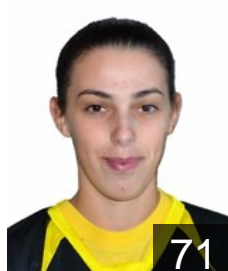

68

 KOS

Gurgurovci Blerina

Position: Goalkeeper
Place of birth: Ferizaj
Date of birth: 19.02.1994
Height: 164 cm

22

8

 KOS

Hyseni Lumnije

Position: Left Back
Place of birth: Vushtrri
Date of birth: 02.10.1985
Height: 175 cm

 KOS

Kupina Yilka

Position:
Place of birth: Ferizaj
Date of birth: 10.11.1987
Height: 171 cm

10

 KOS

Misini Sara

Position: Right Back
Place of birth: Ferizaj
Date of birth: 29.06.1996
Height: 163 cm

9

 MKD

Peshevaska Sanja

Position: Line Player
Place of birth: Kercove
Date of birth: 02.09.1986
Height: 177 cm

8

 KOS

Rogova Edona

Position: Goalkeeper
Place of birth: Gjakove
Date of birth: 08.11.1988
Height: 175 cm

44

 KOS

Salihu Adriana

Position: Left Wing
Place of birth: Ferizaj
Date of birth: 08.04.1993
Height: 165 cm

71

CLUB COMPETITIONS - DELEGATION LIST

Women's European Cup - EHF Cup 2015/16

 KOS KHF Kastrioti - Players