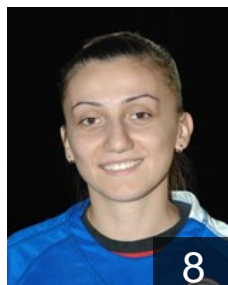

68

 KOS

Gurgurovci Blerina

Position: Goalkeeper
Place of birth: Ferizaj
Date of birth: 19.02.1994
Height: 164 cm

22

8

 KOS

Hyseni Lumnije

Position: Left Back
Place of birth: Vushtrri
Date of birth: 02.10.1985
Height: 175 cm

 KOS

Kupina Yilka

Position:
Place of birth: Ferizaj
Date of birth: 10.11.1987
Height: 171 cm

10

 KOS

Misini Sara

Position: Right Back
Place of birth: Ferizaj
Date of birth: 29.06.1996
Height: 163 cm

9

 MKD

Peshevaska Sanja

Position: Line Player
Place of birth: Kercove
Date of birth: 02.09.1986
Height: 177 cm

8

 KOS

Rogova Edona

Position: Goalkeeper
Place of birth: Gjakove
Date of birth: 08.11.1988
Height: 175 cm