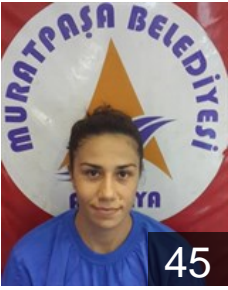

# CLUB COMPETITIONS - DELEGATION LIST

Women's European Cup - EHF Cup 2015/16

WOMEN'S

TUR Muratpaşa Belediyesi SK - Players

TUR  
**Ay Fatma**  
Position:  
Place of birth: Afyon Karahisar  
Date of birth: 01.05.1992  
Height: -

TUR  
**Ayaz Buse**  
Position:  
Place of birth: ANTALYA  
Date of birth: 29.07.1996  
Height: -

RUS  
**Baranik Valeriia**  
Position:  
Place of birth: Syzran  
Date of birth: 17.11.1993  
Height: 180 cm

TUR  
**Binmis Ayse**  
Position:  
Place of birth: diyarbakir  
Date of birth: 12.03.1999  
Height: 172 cm

SRB  
**Bogosavljevic Tanja**  
Position:  
Place of birth: Beograd  
Date of birth: 24.04.1989  
Height: 176 cm