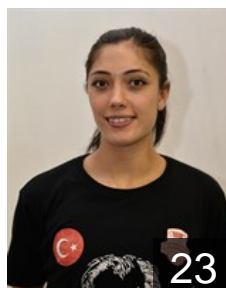

BLR  
**Kotsina Nataliya**  
Position:  
Place of birth: Grodno  
Date of birth: 07.09.1991  
Height: 175 cm

TUR  
**Sagdic Esin**  
Position:  
Place of birth: Izmir  
Date of birth: 11.01.1988  
Height: 168 cm