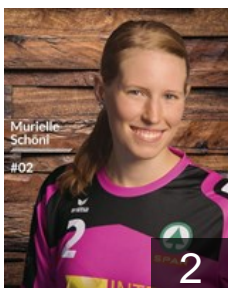

SUI

Schöni Murielle

Position: Right Wing
Place of birth: SUI
Date of birth: 13.01.1993
Height: 165 cm