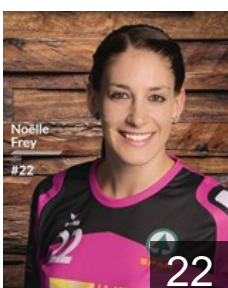

 SUI

Egli Nives

Position: Right Wing
Place of birth: Luzern
Date of birth: 17.05.1996
Height: 171 cm

 SLO

Fatkic Nives

Position: Centre Back
Place of birth: Slovenj Gradec
Date of birth: 04.08.1991
Height: 162 cm

 SUI

Frey Lisa

Position: Left Back
Place of birth: Densbüren
Date of birth: 16.02.1995
Height: 174 cm

 SUI

Frey Noelle

Position: Line Player
Place of birth: Aarau
Date of birth: 16.01.1992
Height: 174 cm

 SUI