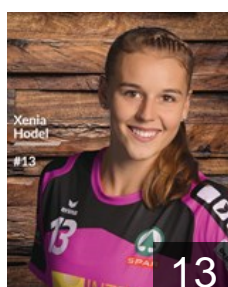

 SUI

Frey Lisa

Position: Left Back
Place of birth: Densbüren
Date of birth: 16.02.1995
Height: 174 cm

 SUI

Frey Noelle

Position: Line Player
Place of birth: Aarau
Date of birth: 16.01.1992
Height: 174 cm

 SUI

Furrer Rahel

Position: Back
Place of birth: Malters
Date of birth: 10.06.1988
Height: -

 SUI

Heini Tatiana

Position: Left Wing
Place of birth: Luzern
Date of birth: 28.06.1992
Height: -

 SUI

Hodel Xenia

Position: Right Back
Place of birth: Luzern
Date of birth: 27.11.1998
Height: 171 cm

 SUI

Huber Fabienne

Position: Goalkeeper
Place of birth: Grosswangen
Date of birth: 09.05.1983
Height: 172 cm

 SUI

Kaeslin Milena

Position: Left Back
Place of birth: Luzern
Date of birth: 06.11.1994
Height: 169 cm