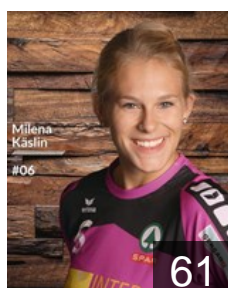

 SUI

Frey Lisa

Position: Left Back
Place of birth: Densbüren
Date of birth: 16.02.1995
Height: 174 cm

 SUI

Frey Noelle

Position: Line Player
Place of birth: Aarau
Date of birth: 16.01.1992
Height: 174 cm

 SUI

Furrer Rahel

Position: Back
Place of birth: Malters
Date of birth: 10.06.1988
Height: -

 SUI

Heini Tatiana

Position: Left Wing
Place of birth: Luzern
Date of birth: 28.06.1992
Height: -

 SUI

Hodel Xenia

Position: Right Back
Place of birth: Luzern
Date of birth: 27.11.1998
Height: 171 cm

 SUI

Huber Fabienne

Position: Goalkeeper
Place of birth: Grosswangen
Date of birth: 09.05.1983
Height: 172 cm

 SUI

Kaeslin Milena

Position: Left Back
Place of birth: Luzern
Date of birth: 06.11.1994
Height: 169 cm