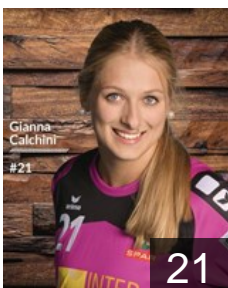

CLUB COMPETITIONS - DELEGATION LIST

Women's European Cup - EHF Cup 2015/16

 SUI SPONO Eagles - Players

 SUI

Aegerter Tamara

Position: Goalkeeper
Place of birth: Thun
Date of birth: 09.06.1989
Height: -

 SUI

Arnet Patricia

Position: Right Wing
Place of birth: Kriens
Date of birth: 26.08.1991
Height: 170 cm

 SUI

Calchini Gianna

Position: Centre Back
Place of birth: Luzern
Date of birth: 16.09.1994
Height: 172 cm

 SUI

Egli Nives

Position: Right Wing
Place of birth: Luzern
Date of birth: 17.05.1996
Height: 171 cm

 SLO

Fatkic Nives

Position: Centre Back
Place of birth: Slovenj Gradec
Date of birth: 04.08.1991
Height: 162 cm