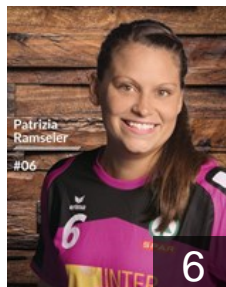

CLUB COMPETITIONS - DELEGATION LIST

Women's European Cup - EHF Cup 2015/16

 SUI SPONO Eagles - Players

 SUI

Matter Judith

Position: Centre Back
Place of birth: Sursee
Date of birth: 10.01.1993
Height: 160 cm