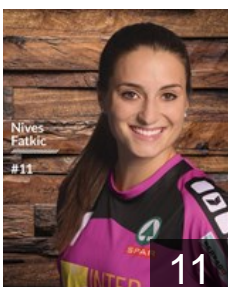

CLUB COMPETITIONS - DELEGATION LIST

Women's European Cup - EHF Cup 2015/16

 SUI SPONO Eagles - Players

 SUI

Aegerter Tamara

Position: Goalkeeper
Place of birth: Thun
Date of birth: 09.06.1989
Height: -

 SUI

Arnet Patricia

Position: Right Wing
Place of birth: Kriens
Date of birth: 26.08.1991
Height: 170 cm

 SUI

Calchini Gianna

Position: Centre Back
Place of birth: Luzern
Date of birth: 16.09.1994
Height: 172 cm

 SUI

Egli Nives

Position: Right Wing
Place of birth: Luzern
Date of birth: 17.05.1996
Height: 171 cm

 SLO

Fatkic Nives

Position: Centre Back
Place of birth: Slovenj Gradec
Date of birth: 04.08.1991
Height: 162 cm

 SUI

Frey Lisa

Position: Left Back
Place of birth: Densbüren
Date of birth: 16.02.1995
Height: 174 cm

 SUI

Frey Noelle

Position: Line Player
Place of birth: Aarau
Date of birth: 16.01.1992
Height: 174 cm

 SUI