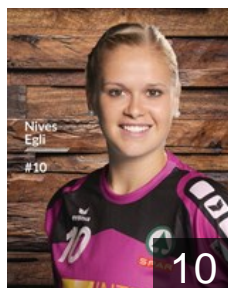

CLUB COMPETITIONS - DELEGATION LIST

Women's European Cup - EHF Cup 2015/16

 SUI SPONO Eagles - Players

 SUI

Aegerter Tamara

Position: Goalkeeper
Place of birth: Thun
Date of birth: 09.06.1989
Height: -

 SUI

Arnet Patricia

Position: Right Wing
Place of birth: Kriens
Date of birth: 26.08.1991
Height: 170 cm

 SUI

Calchini Gianna

Position: Centre Back
Place of birth: Luzern
Date of birth: 16.09.1994
Height: 172 cm

 SUI

Egli Nives

Position: Right Wing
Place of birth: Luzern
Date of birth: 17.05.1996
Height: 171 cm

 SLO

Fatkic Nives

Position: Centre Back
Place of birth: Slovenj Gradec
Date of birth: 04.08.1991
Height: 162 cm

 SUI

Frey Lisa

Position: Left Back
Place of birth: Densbüren
Date of birth: 16.02.1995
Height: 174 cm

 SUI

Frey Noelle

Position: Line Player
Place of birth: Aarau
Date of birth: 16.01.1992
Height: 174 cm

 SUI