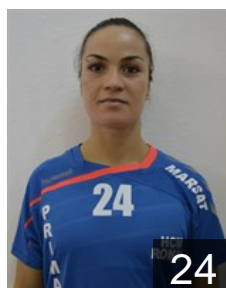

# CLUB COMPETITIONS - DELEGATION LIST

Women's European Cup - EHF Cup 2015/16

 ROU C.S.M. Roman - Players

 ROU  
**Agrigoroaie Raluca Iuliana**  
Position: Line Player  
Place of birth: Bacau  
Date of birth: 19.07.1983  
Height: 173 cm

 ROU  
**Ana-Gherman Marinela**  
Position: Centre Back  
Place of birth: Ludus  
Date of birth: 28.03.1985  
Height: 179 cm

 ROU  
**Caramalau Anca**  
Position: Line Player  
Place of birth: Bacau  
Date of birth: 26.12.1997  
Height: 173 cm

 ROU  
**Chitacu Oana Alina**  
Position: Right Wing  
Place of birth: Odobesti  
Date of birth: 12.08.1986  
Height: 168 cm

 ROU  
**Cilici Lacramioara**  
Position: Left Wing  
Place of birth: Galati  
Date of birth: 16.08.1990  
Height: 169 cm