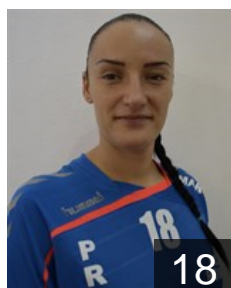

# CLUB COMPETITIONS - DELEGATION LIST

Women's European Cup - EHF Cup 2015/16

 ROU C.S.M. Roman - Players

 ROU  
**Agrigoroaie Raluca Iuliana**  
Position: Line Player  
Place of birth: Bacau  
Date of birth: 19.07.1983  
Height: 173 cm

 ROU  
**Ana-Gherman Marinela**  
Position: Centre Back  
Place of birth: Ludus  
Date of birth: 28.03.1985  
Height: 179 cm

 ROU  
**Caramalau Anca**  
Position: Line Player  
Place of birth: Bacau  
Date of birth: 26.12.1997  
Height: 173 cm

 ROU  
**Chitacu Oana Alina**  
Position: Right Wing  
Place of birth: Odobesti  
Date of birth: 12.08.1986  
Height: 168 cm

 ROU  
**Cilici Lacramioara**  
Position: Left Wing  
Place of birth: Galati  
Date of birth: 16.08.1990  
Height: 169 cm

 ROU  
**Ciobanu Ionela Petronela**  
Position: Right Wing  
Place of birth: Bacau  
Date of birth: 10.07.1996  
Height: 167 cm

 ROU  
**Dincu Andreea Stefania**  
Position: Right Wing  
Place of birth: Constanta  
Date of birth: 13.07.1990  
Height: 169 cm