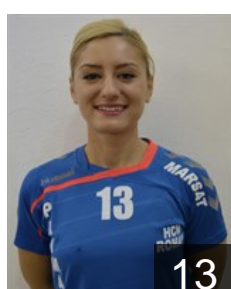

# CLUB COMPETITIONS - DELEGATION LIST

Women's European Cup - EHF Cup 2015/16

 ROU C.S.M. Roman - Players

 ROU  
**Agrigoroaie Raluca Iuliana**  
Position: Line Player  
Place of birth: Bacau  
Date of birth: 19.07.1983  
Height: 173 cm

 ROU  
**Ana-Gherman Marinela**  
Position: Centre Back  
Place of birth: Ludus  
Date of birth: 28.03.1985  
Height: 179 cm

 ROU  
**Caramalau Anca**  
Position: Line Player  
Place of birth: Bacau  
Date of birth: 26.12.1997  
Height: 173 cm

 ROU  
**Chitacu Oana Alina**  
Position: Right Wing  
Place of birth: Odobesti  
Date of birth: 12.08.1986  
Height: 168 cm

 ROU  
**Cilici Lacramioara**  
Position: Left Wing  
Place of birth: Galati  
Date of birth: 16.08.1990  
Height: 169 cm

 ROU  
**Ciobanu Ionela Petronela**  
Position: Right Wing  
Place of birth: Bacau  
Date of birth: 10.07.1996  
Height: 167 cm

 ROU  
**Dincu Andreea Stefania**  
Position: Right Wing  
Place of birth: Constanta  
Date of birth: 13.07.1990  
Height: 169 cm