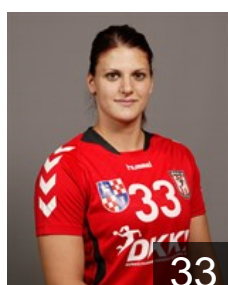

## Kemeny Dora

Position: Left Back  
Place of birth: Pécs  
Date of birth: 02.04.1997  
Height: 175 cm

 HUN

## Klujber Katrin

Position: Right Wing  
Place of birth: Dunaújváros  
Date of birth: 21.04.1999  
Height: 174 cm

 HUN