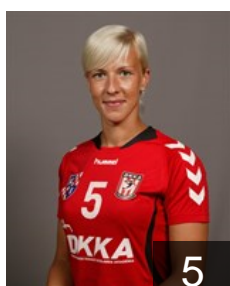

## Triffa Agnes

Position: Goalkeeper  
Place of birth: Gyula  
Date of birth: 18.01.1987  
Height: 176 cm

 HUN