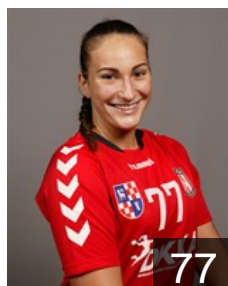

## Azari Fruzsina

Position: Right Wing  
Place of birth: Dunaújváros  
Date of birth: 29.06.1989  
Height: 174 cm

 HUN

## Bulath Anita

Position: Left Back  
Place of birth: Dunaújváros  
Date of birth: 20.09.1983  
Height: 180 cm

 HUN

## Ferenczy Fruzsina

Position: Centre Back  
Place of birth: Budapest  
Date of birth: 02.07.1996  
Height: 172 cm

 HUN