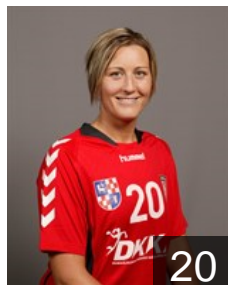

## Azari Fruzsina

Position: Right Wing  
Place of birth: Dunaújváros  
Date of birth: 29.06.1989  
Height: 174 cm

 HUN