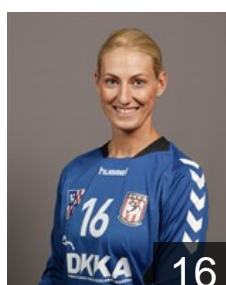

HUN

Triffa Agnes

Position: Goalkeeper
Place of birth: Gyula
Date of birth: 18.01.1987
Height: 176 cm