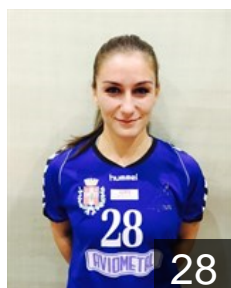

CLUB COMPETITIONS - DELEGATION LIST

Women's European Cup - EHF Cup 2015/16

 ITA PF Cassano Magnago - Players

 MKD

Avramova Ana

Position: Left Back
Place of birth: Skopje
Date of birth: 09.10.1996
Height: 173 cm

 ITA

Bagnaschi Laura

Position: Centre Back
Place of birth: Tradate
Date of birth: 26.05.1994
Height: 161 cm

 ROU

Barbosu Bianca Ioana

Position: Centre Back
Place of birth: Botosani
Date of birth: 15.03.1999
Height: 170 cm

 ITA

Bassanese Alessandra

Position: Left Wing
Place of birth:
Date of birth: 11.09.1996
Height: -

 ITA

Bongiovanni Elena

Position: Left Wing
Place of birth: Gallarate
Date of birth: 27.09.1987
Height: 173 cm