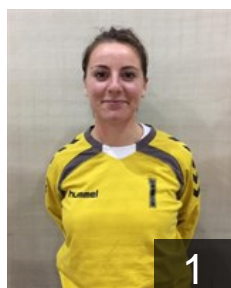

 ITA

Colombo Sabrina

Position: Line Player
Place of birth: Tradate
Date of birth: 26.07.1988
Height: 169 cm

 ITA

Corradin Erika

Position: Left Wing
Place of birth: Gallarate
Date of birth: 16.09.1995
Height: 163 cm

 ITA

Dalla Costa Ilaria

Position: Left Back
Place of birth:
Date of birth: 28.02.1995
Height: -

 ITA

Del Balzo Bianca

Position: Line Player
Place of birth: Tradate
Date of birth: 19.12.1996
Height: -

 ITA

Di Cesare Laura

Position: Wing
Place of birth: Gallarate
Date of birth: 18.04.1986
Height: 163 cm

CLUB COMPETITIONS - DELEGATION LIST

Women's European Cup - EHF Cup 2015/16

 ITA PF Cassano Magnago - Players

 ITA

Dovesi Daniela

Position: Goalkeeper
Place of birth: Varese
Date of birth: 13.03.1992
Height: 168 cm

 ITA

Gazzola Silvia

Position: Centre Back
Place of birth: Gallarate
Date of birth: 15.03.1988
Height: 168 cm

 BIH

Jovovic Zorica