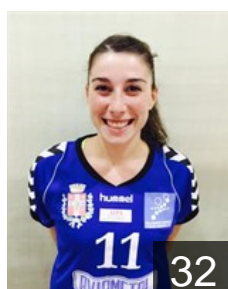

CLUB COMPETITIONS - DELEGATION LIST

Women's European Cup - EHF Cup 2015/16

 ITA PF Cassano Magnago - Players

 MKD

Avramova Ana

Position: Left Back
Place of birth: Skopje
Date of birth: 09.10.1996
Height: 173 cm

 ITA

Bagnaschi Laura

Position: Centre Back
Place of birth: Tradate
Date of birth: 26.05.1994
Height: 161 cm

 ROU

Barbosu Bianca Ioana

Position: Centre Back
Place of birth: Botosani
Date of birth: 15.03.1999
Height: 170 cm

 ITA

Bassanese Alessandra

Position: Left Wing
Place of birth:
Date of birth: 11.09.1996
Height: -

 ITA

Bongiovanni Elena

Position: Left Wing
Place of birth: Gallarate
Date of birth: 27.09.1987
Height: 173 cm

 ITA

Clerici Giulia

Position: Back
Place of birth: Milano
Date of birth: 21.04.1996
Height: 177 cm

 ITA

Cobianchi Michela

Position: Right Back
Place of birth: Cantù
Date of birth: 04.01.1991
Height: 167 cm