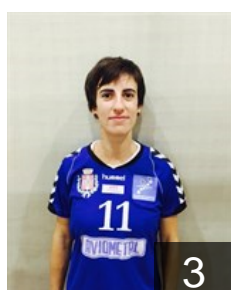

CLUB COMPETITIONS - DELEGATION LIST

Women's European Cup - EHF Cup 2015/16

 ITA PF Cassano Magnago - Players

 MKD

Avramova Ana

Position: Left Back
Place of birth: Skopje
Date of birth: 09.10.1996
Height: 173 cm

 ITA

Bagnaschi Laura

Position: Centre Back
Place of birth: Tradate
Date of birth: 26.05.1994
Height: 161 cm

 ROU

Barbosu Bianca Ioana

Position: Centre Back
Place of birth: Botosani
Date of birth: 15.03.1999
Height: 170 cm

 ITA

Bassanese Alessandra

Position: Left Wing
Place of birth:
Date of birth: 11.09.1996
Height: -

 ITA

Bongiovanni Elena

Position: Left Wing
Place of birth: Gallarate
Date of birth: 27.09.1987
Height: 173 cm