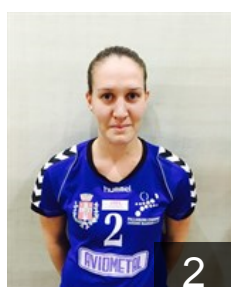

 ITA

Bassanese Alessandra

Position: Left Wing
Place of birth:
Date of birth: 11.09.1996
Height: -

 ITA

Bongiovanni Elena

Position: Left Wing
Place of birth: Gallarate
Date of birth: 27.09.1987
Height: 173 cm

 ITA

Clerici Giulia

Position: Back
Place of birth: Milano
Date of birth: 21.04.1996
Height: 177 cm

 ITA

Cobianchi Michela

Position: Right Back
Place of birth: Cantù
Date of birth: 04.01.1991
Height: 167 cm

 ITA

Colombo Sabrina

Position: Line Player
Place of birth: Tradate
Date of birth: 26.07.1988
Height: 169 cm

 ITA

Corradin Erika

Position: Left Wing
Place of birth: Gallarate
Date of birth: 16.09.1995
Height: 163 cm

 ITA

Dalla Costa Ilaria

Position: Left Back
Place of birth:
Date of birth: 28.02.1995
Height: -

 ITA

Del Balzo Bianca

Position: Line Player
Place of birth: Tradate
Date of birth: 19.12.1996
Height: -

 ITA

Di Cesare Laura