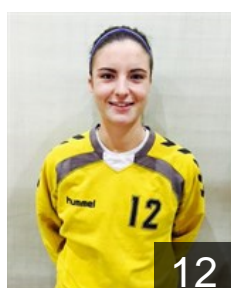

Position: Goalkeeper
Place of birth: Varese
Date of birth: 13.03.1992
Height: 168 cm

 ITA

Gazzola Silvia

Position: Centre Back
Place of birth: Gallarate
Date of birth: 15.03.1988
Height: 168 cm

 BIH

Jovovic Zorica

Position: Centre Back
Place of birth: Sarajevo
Date of birth: 27.10.1980
Height: 172 cm

 ITA

Losio Giulia Teresa

Position: Right Wing
Place of birth: Manerbio
Date of birth: 26.10.1997
Height: 163 cm

 ITA