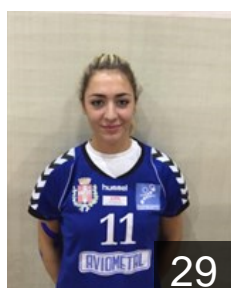

 ITA

Bassanese Alessandra

Position: Left Wing
Place of birth:
Date of birth: 11.09.1996
Height: -

 ITA

Bongiovanni Elena

Position: Left Wing
Place of birth: Gallarate
Date of birth: 27.09.1987
Height: 173 cm

 ITA

Clerici Giulia

Position: Back
Place of birth: Milano
Date of birth: 21.04.1996
Height: 177 cm

 ITA

Cobianchi Michela

Position: Right Back
Place of birth: Cantù
Date of birth: 04.01.1991
Height: 167 cm

 ITA

Colombo Sabrina

Position: Line Player
Place of birth: Tradate
Date of birth: 26.07.1988
Height: 169 cm

 ITA

Corradin Erika

Position: Left Wing
Place of birth: Gallarate
Date of birth: 16.09.1995
Height: 163 cm

 ITA

Dalla Costa Ilaria

Position: Left Back
Place of birth:
Date of birth: 28.02.1995
Height: -

 ITA

Del Balzo Bianca

Position: Line Player
Place of birth: Tradate
Date of birth: 19.12.1996
Height: -

 ITA

Di Cesare Laura