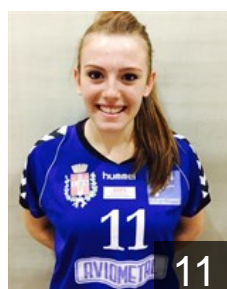

Position: Wing
Place of birth: Gallarate
Date of birth: 18.04.1986
Height: 163 cm

CLUB COMPETITIONS - DELEGATION LIST

Women's European Cup - EHF Cup 2015/16

 ITA PF Cassano Magnago - Players

 ITA

Dovesi Daniela

Position: Goalkeeper
Place of birth: Varese
Date of birth: 13.03.1992
Height: 168 cm

 ITA

Gazzola Silvia

Position: Centre Back
Place of birth: Gallarate
Date of birth: 15.03.1988
Height: 168 cm

 BIH

Jovovic Zorica

Position: Centre Back
Place of birth: Sarajevo
Date of birth: 27.10.1980
Height: 172 cm

 ITA

Losio Giulia Teresa

Position: Right Wing
Place of birth: Manerbio
Date of birth: 26.10.1997
Height: 163 cm

 ITA