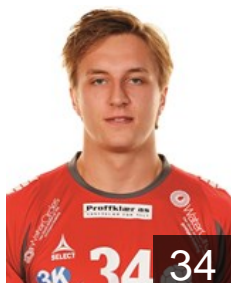

## Kvisle Soelver

Position: Left Back  
Place of birth: Bærum  
Date of birth: 23.08.1996  
Height: 193 cm  
Weight: 94 kg

NOR

## Nyloekken Simon

Position: Left Back  
Place of birth: Oslo  
Date of birth: 09.10.1996  
Height: 186 cm  
Weight: 80 kg

NOR

## Pedersen August Baskar

Position: Left Wing  
Place of birth: Notodden  
Date of birth: 24.06.1994  
Height: -  
Weight: -

NOR