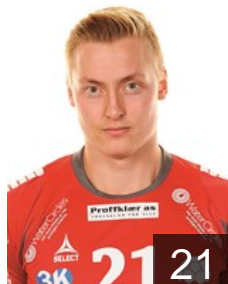

## Barthold Sebastian

Position: Left Wing  
Place of birth: Oslo  
Date of birth: 27.08.1991  
Height: 184 cm  
Weight: 88 kg

NOR

## Kvisle Soelver

Position: Left Back  
Place of birth: Bærum  
Date of birth: 23.08.1996  
Height: 193 cm  
Weight: 94 kg

NOR

## Nyloekken Simon

Position: Left Back  
Place of birth: Oslo  
Date of birth: 09.10.1996  
Height: 186 cm  
Weight: 80 kg

NOR

## Pedersen August Baskar

Position: Left Wing  
Place of birth: Notodden  
Date of birth: 24.06.1994  
Height: -  
Weight: -

NOR