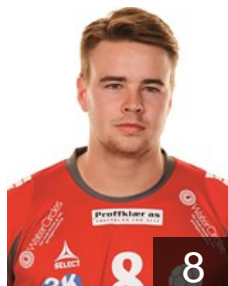

## Roe Anders

Position: Back  
Place of birth: Oslo  
Date of birth: 04.07.1988  
Height: 194 cm  
Weight: 95 kg

NOR

## Sandvik Edvard Bjerkengen

Position: Left Back  
Place of birth: Oslo  
Date of birth: 13.04.1994  
Height: 197 cm  
Weight: 100 kg

NOR