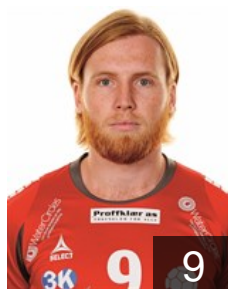

## Strickland Nikolay

Position: Right Wing  
Place of birth: Oslo  
Date of birth: 01.01.1997  
Height: -  
Weight: -

NOR

## Stroemseth Markus

Position: Back  
Place of birth: Oslo  
Date of birth: 04.09.1996  
Height: 76 cm  
Weight: 175 kg

NOR