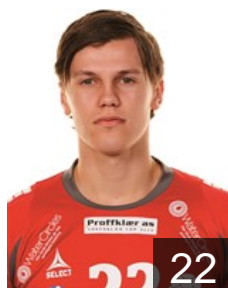

## Aasheim Havard

Position: Goalkeeper  
Place of birth: Langhus  
Date of birth: 10.01.1994  
Height: 195 cm  
Weight: 99 kg

NOR

## Andreassen S.

Position: Centre Back  
Place of birth: Oslo  
Date of birth: 08.04.1996  
Height: 192 cm  
Weight: 78 kg

NOR

## Barthold Sebastian

Position: Left Wing  
Place of birth: Oslo  
Date of birth: 27.08.1991  
Height: 184 cm  
Weight: 88 kg

NOR

## Horgen Aksel

Position: Right Wing  
Place of birth: Oslo  
Date of birth: 05.08.1996  
Height: 186 cm  
Weight: 78 kg

NOR