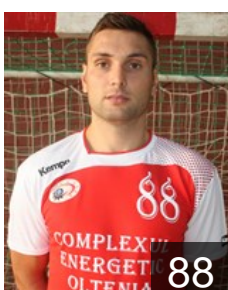

 ROU *Energia Targu Jiu - Players*

 ROU

Nistor Ionita Ionut

Position: Right Wing
Place of birth: Bucuresti
Date of birth: 24.05.1994
Height: 184 cm
Weight: 80 kg

 ROU

Paunica Rares

Position: Left Wing
Place of birth: Bacau
Date of birth: 21.03.1987
Height: 183 cm
Weight: 81 kg

 ROU

Selaru George

Position: Goalkeeper
Place of birth: Calarasi
Date of birth: 29.04.1987
Height: 196 cm
Weight: 96 kg

 ROU

Soldanescu Bogdan Vasilie

Position: Line Player
Place of birth: Suceava
Date of birth: 30.01.1985
Height: 193 cm
Weight: 108 kg

 ROU

Stoica Vlad

Position: Back
Place of birth: Cindesti
Date of birth: 01.08.1988
Height: 194 cm
Weight: 89 kg

 ROU

Tenghea Adrian

Position: Goalkeeper
Place of birth: Sighisoara
Date of birth: 08.01.1992
Height: 192 cm
Weight: 92 kg