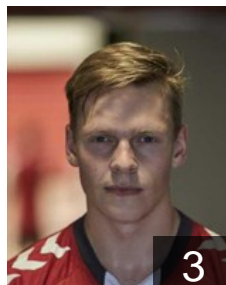

ISL

Smarason Janus Dadi

Position: Centre Back
Place of birth: Reykjavik
Date of birth: 01.01.1995
Height: -
Weight: -