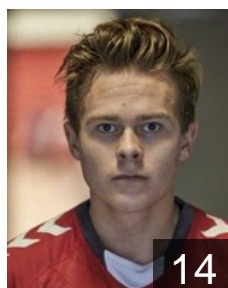

CLUB COMPETITIONS - DELEGATION LIST

Men's European Cup - EHF Cup 2015/16

ISL Haukar - Players

ISL

Baumruk Adam Haukur

Position: Left Wing
Place of birth: Reykjavik
Date of birth: 22.03.1994
Height: 196 cm
Weight: 89 kg

ISL

Bjornsson Brimir

Position: Line Player
Place of birth: Reykjavik
Date of birth: 14.02.1995
Height: 191 cm
Weight: 90 kg

ISL

Brynjolfsson Brynjolfur

Position: Right Wing
Place of birth: Reykjavik
Date of birth: 14.03.1993
Height: 184 cm
Weight: 76 kg