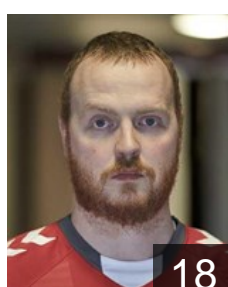

ISL

Heimisson Heimir Oli

Position: Line Player
Place of birth: Hafnarfjordur
Date of birth: 27.05.1990
Height: 202 cm
Weight: 105 kg

ISL

Ingimarsson Matthias

Position: Line Player
Place of birth: Reykjavik
Date of birth: 31.07.1983
Height: 193 cm
Weight: 98 kg