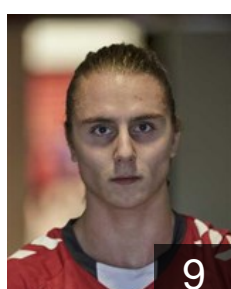

ISL

Hardarson L.

Position: Right Wing
Place of birth: Reykjavik
Date of birth: 03.04.1996
Height: -
Weight: -