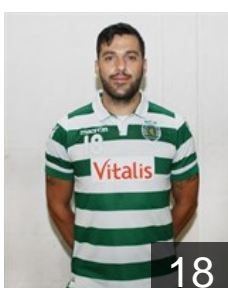

 **POR**

Araujo Edmilson

Position: Centre Back
Place of birth: Lisboa
Date of birth: 06.01.1994
Height: 187 cm
Weight: 82 kg

 **POR**

Barros Sergio

Position: Left Wing
Place of birth: Lisboa
Date of birth: 23.02.1992
Height: 185 cm
Weight: 84 kg

 **POR**

Bjelanovic Bosko

Position: Centre Back
Place of birth: Croacia
Date of birth: 21.10.1985
Height: 195 cm
Weight: 100 kg

 **POR**

Carneiro Carlos

Position: Centre Back
Place of birth: Guimaraes
Date of birth: 03.03.1982
Height: 183 cm
Weight: 83 kg