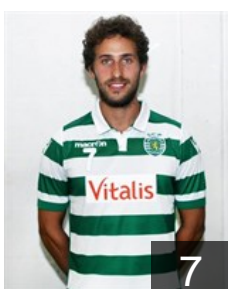

CLUB COMPETITIONS - DELEGATION LIST

Men's European Cup - EHF Cup 2015/16

 **POR** Sporting Clube de Portugal - Players

 **POR**

Antunes Joao

Position: Line Player
Place of birth: Leiria
Date of birth: 26.02.1988
Height: 196 cm
Weight: 90 kg

 **POR**

Araujo Edmilson

Position: Centre Back
Place of birth: Lisboa
Date of birth: 06.01.1994
Height: 187 cm
Weight: 82 kg

 **POR**

Barros Sergio

Position: Left Wing
Place of birth: Lisboa
Date of birth: 23.02.1992
Height: 185 cm
Weight: 84 kg

 **POR**

Bjelanovic Bosko

Position: Centre Back
Place of birth: Croacia
Date of birth: 21.10.1985
Height: 195 cm
Weight: 100 kg

 **POR**

Carneiro Carlos

Position: Centre Back
Place of birth: Guimaraes
Date of birth: 03.03.1982
Height: 183 cm
Weight: 83 kg