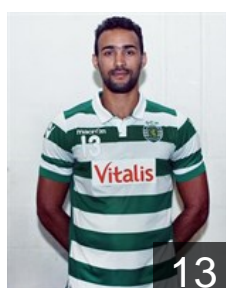

 **POR**

Araujo Edmilson

Position: Centre Back
Place of birth: Lisboa
Date of birth: 06.01.1994
Height: 187 cm
Weight: 82 kg

 **POR**

Barros Sergio

Position: Left Wing
Place of birth: Lisboa
Date of birth: 23.02.1992
Height: 185 cm
Weight: 84 kg

 **POR**

Bjelanovic Bosko

Position: Centre Back
Place of birth: Croacia
Date of birth: 21.10.1985
Height: 195 cm
Weight: 100 kg

 **POR**

Carneiro Carlos

Position: Centre Back
Place of birth: Guimaraes
Date of birth: 03.03.1982
Height: 183 cm
Weight: 83 kg

 **SLO**

Cudic Aljosa

Position: Goalkeeper
Place of birth: Celje
Date of birth: 09.03.1988
Height: 190 cm
Weight: 94 kg

 **POR**

Domingos Diogo

Position: Line Player
Place of birth: Lisbon
Date of birth: 08.01.1993
Height: 189 cm
Weight: 105 kg