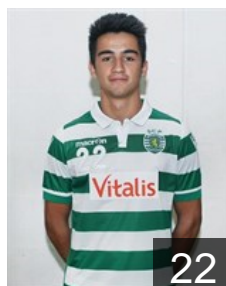

 **POR**

Oliveira Luis

Position: Goalkeeper
Place of birth: Braga
Date of birth: 09.06.1992
Height: 187 cm
Weight: 90 kg

CLUB COMPETITIONS - DELEGATION LIST

Men's European Cup - EHF Cup 2015/16

 POR Sporting Clube de Portugal - Players

 POR

Pinto Joao

Position: Left Back
Place of birth: Lisboa
Date of birth: 10.04.1989
Height: 189 cm
Weight: 89 kg

 POR

Portela Pedro

Position: Right Wing
Place of birth: Leiria
Date of birth: 06.01.1990
Height: 186 cm
Weight: 80 kg

 POR

Solha Pedro

Position: Left Wing
Place of birth: Porto
Date of birth: 22.11.1981
Height: 184 cm
Weight: 80 kg

 POR

Tavares Francisco

Position: Right Wing
Place of birth: Almada
Date of birth: 14.11.1996
Height: -
Weight: -

Left Club

 POR

Spinola Pedro

Position: Right Back
Place of birth: Funchal
Date of birth: 20.08.1983
Height: 187 cm
Weight: 88 kg
Left Club on 21.01.2016

TEAM OFFICIALS

 ESP

Equisoain Francisco

Date of birth: 07.05.1962