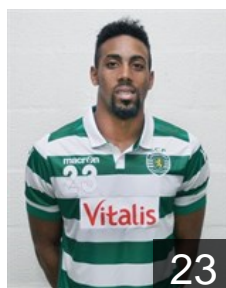

CLUB COMPETITIONS - DELEGATION LIST

Men's European Cup - EHF Cup 2015/16

 **POR** Sporting Clube de Portugal - Players

 **POR**

Antunes Joao

Position: Line Player
Place of birth: Leiria
Date of birth: 26.02.1988
Height: 196 cm
Weight: 90 kg

 **POR**

Araujo Edmilson

Position: Centre Back
Place of birth: Lisboa
Date of birth: 06.01.1994
Height: 187 cm
Weight: 82 kg

 **POR**

Barros Sergio

Position: Left Wing
Place of birth: Lisboa
Date of birth: 23.02.1992
Height: 185 cm
Weight: 84 kg

 **POR**

Bjelanovic Bosko

Position: Centre Back
Place of birth: Croacia
Date of birth: 21.10.1985
Height: 195 cm
Weight: 100 kg

 **POR**

Carneiro Carlos

Position: Centre Back
Place of birth: Guimaraes
Date of birth: 03.03.1982
Height: 183 cm
Weight: 83 kg