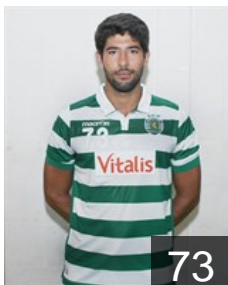

 **POR**

Magalhães Fabio

Position: Left Back
Place of birth: Lisboa
Date of birth: 12.03.1988
Height: 193 cm
Weight: 90 kg

 **POR**

Moreira Bruno

Position: Line Player
Place of birth: Lisboa
Date of birth: 20.08.1984
Height: 189 cm
Weight: 80 kg

 **POR**

Oliveira Luis

Position: Goalkeeper
Place of birth: Braga
Date of birth: 09.06.1992
Height: 187 cm
Weight: 90 kg

CLUB COMPETITIONS - DELEGATION LIST

Men's European Cup - EHF Cup 2015/16

 POR Sporting Clube de Portugal - Players

 POR

Pinto Joao

Position: Left Back
Place of birth: Lisboa
Date of birth: 10.04.1989
Height: 189 cm
Weight: 89 kg

 POR

Portela Pedro

Position: Right Wing
Place of birth: Leiria
Date of birth: 06.01.1990
Height: 186 cm
Weight: 80 kg