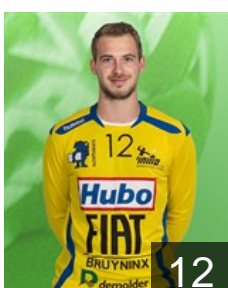

CLUB COMPETITIONS - DELEGATION LIST

Men's European Cup - EHF Cup 2015/16

 BEL *Hubo Initia Hasselt - Players*

 BEL

Bogaerts Robbert

Position: Left Wing
Place of birth: Hasselt
Date of birth: 01.03.1990
Height: 179 cm
Weight: 72 kg

 ROU

Buciuman Andrei

Position: Left Back
Place of birth: Baia Mare
Date of birth: 03.09.1989
Height: 189 cm
Weight: 85 kg

 BEL

Dewit Bram

Position: Left Back
Place of birth: Port-Au-Prince
Date of birth: 27.10.1982
Height: 197 cm
Weight: 97 kg

 BEL

Gille Joris

Position: Left Back
Place of birth: Hasselt
Date of birth: 19.04.1995
Height: 193 cm
Weight: 80 kg

 BEL

Haesevoets Brent

Position: Right Back
Place of birth: Hasselt
Date of birth: 01.08.1995
Height: 178 cm
Weight: 60 kg