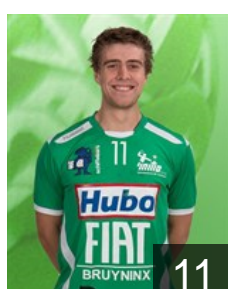

 BEL

Jackers Xander

Position: Back
Place of birth: Tongeren
Date of birth: 05.02.1993
Height: 193 cm
Weight: 93 kg

 NED

Köhlen Bart

Position: Right Wing
Place of birth: Geleen
Date of birth: 16.12.1984
Height: 183 cm
Weight: 82 kg

 BEL

Ooms Simon

Position: Line Player
Place of birth: Hasselt
Date of birth: 18.04.1994
Height: 196 cm
Weight: 91 kg

 NED

Pepels Eligio

Position: Right Back
Place of birth: Geleen
Date of birth: 15.03.1996
Height: -
Weight: -