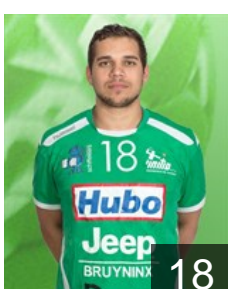

 BEL

Haesevoets Jente

Position: Right Wing
Place of birth: Hasselt
Date of birth: 01.08.1995
Height: -
Weight: -

 BEL

Houbrechts Tim

Position: Line Player
Place of birth: Hasselt
Date of birth: 19.07.1987
Height: 190 cm
Weight: 99 kg

 BEL

Jackers Xander

Position: Back
Place of birth: Tongeren
Date of birth: 05.02.1993
Height: 193 cm
Weight: 93 kg

 NED

Köhlen Bart

Position: Right Wing
Place of birth: Geleen
Date of birth: 16.12.1984
Height: 183 cm
Weight: 82 kg

 BEL

Ooms Simon

Position: Line Player
Place of birth: Hasselt
Date of birth: 18.04.1994
Height: 196 cm
Weight: 91 kg

 NED

Pepels Eligio

Position: Right Back
Place of birth: Geleen
Date of birth: 15.03.1996
Height: -
Weight: -