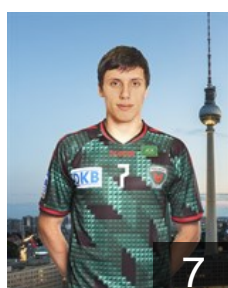

GER

Struck Kevin

Position: Left Back
Place of birth: Berlin
Date of birth: 31.12.1996
Height: -
Weight: -