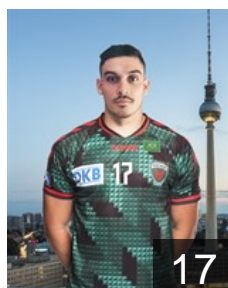

 GER

Gugisch Nils

Position: Right Wing
Place of birth: Berlin
Date of birth: 17.05.1997
Height: 183 cm
Weight: 75 kg

 GER

Heinevetter Silvio

Position: Goalkeeper
Place of birth: Bad Langensalza
Date of birth: 21.10.1984
Height: 194 cm
Weight: 92 kg

 SRB

Nenadic Petar

Position: Centre Back
Place of birth: Beograd
Date of birth: 28.06.1986
Height: 198 cm
Weight: 80 kg

 SWE

Nielsen Jesper

Position: Line Player
Place of birth: Norrköping
Date of birth: 30.09.1989
Height: 200 cm
Weight: 118 kg