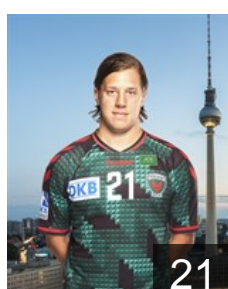

SWE

Zachrisson Mattias

Position: Right Wing
Place of birth: Huddinge
Date of birth: 22.08.1990
Height: 178 cm
Weight: 86 kg