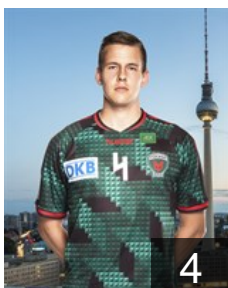

ISL

Elisson Bjarki Mar

Position: Left Wing
Place of birth: Reykjavik
Date of birth: 16.05.1990
Height: 191 cm
Weight: 88 kg