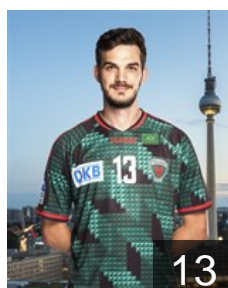

 CRO

Gojun Jakov

Position: Left Back
Place of birth: Split
Date of birth: 18.04.1986
Height: 203 cm
Weight: 112 kg

 GER

Grunz Angelo

Position: Goalkeeper
Place of birth: Berlin
Date of birth: 11.05.1994
Height: 194 cm
Weight: 92 kg

 GER

Gugisch Nils

Position: Right Wing
Place of birth: Berlin
Date of birth: 17.05.1997
Height: 183 cm
Weight: 75 kg

 GER

Heinevetter Silvio

Position: Goalkeeper
Place of birth: Bad Langensalza
Date of birth: 21.10.1984
Height: 194 cm
Weight: 92 kg

 SRB

Nenadic Petar

Position: Centre Back
Place of birth: Beograd
Date of birth: 28.06.1986
Height: 198 cm
Weight: 80 kg

 SWE

Nielsen Jesper

Position: Line Player
Place of birth: Norrköping
Date of birth: 30.09.1989
Height: 200 cm
Weight: 118 kg