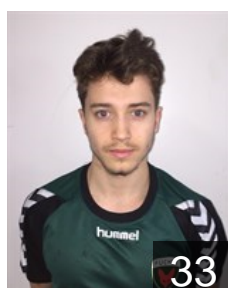

 SLO

Ferjan Mark

Position: Goalkeeper
Place of birth: Ljubljana
Date of birth: 30.06.1998
Height: -
Weight: -

 GER

Fritz Fynn Ole

Position: Left Back
Place of birth: Berlin
Date of birth: 03.05.1997
Height: -
Weight: -

 CRO

Gojun Jakov

Position: Left Back
Place of birth: Split
Date of birth: 18.04.1986
Height: 203 cm
Weight: 112 kg

 GER

Grunz Angelo

Position: Goalkeeper
Place of birth: Berlin
Date of birth: 11.05.1994
Height: 194 cm
Weight: 92 kg

 GER

Gugisch Nils

Position: Right Wing
Place of birth: Berlin
Date of birth: 17.05.1997
Height: 183 cm
Weight: 75 kg

 GER

Heinevetter Silvio

Position: Goalkeeper
Place of birth: Bad Langensalza
Date of birth: 21.10.1984
Height: 194 cm
Weight: 92 kg

 SRB

Nenadic Petar

Position: Centre Back
Place of birth: Beograd
Date of birth: 28.06.1986
Height: 198 cm
Weight: 80 kg

 SWE

Nielsen Jesper

Position: Line Player
Place of birth: Norrköping
Date of birth: 30.09.1989
Height: 200 cm
Weight: 118 kg