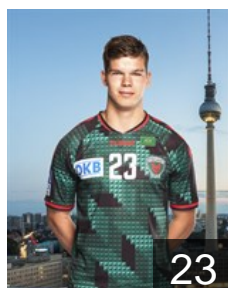

GER

Schade Moritz

Position: Line Player
Place of birth: Schutterwald
Date of birth: 10.01.1996
Height: -
Weight: -