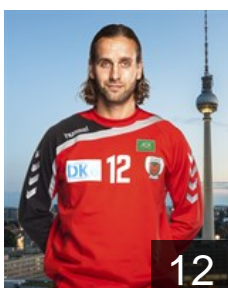

 SLO

Ferjan Mark

Position: Goalkeeper
Place of birth: Ljubljana
Date of birth: 30.06.1998
Height: -
Weight: -

 GER

Fritz Fynn Ole

Position: Left Back
Place of birth: Berlin
Date of birth: 03.05.1997
Height: -
Weight: -

 CRO

Gojun Jakov

Position: Left Back
Place of birth: Split
Date of birth: 18.04.1986
Height: 203 cm
Weight: 112 kg

 GER

Grunz Angelo

Position: Goalkeeper
Place of birth: Berlin
Date of birth: 11.05.1994
Height: 194 cm
Weight: 92 kg

 GER

Gugisch Nils

Position: Right Wing
Place of birth: Berlin
Date of birth: 17.05.1997
Height: 183 cm
Weight: 75 kg

 GER

Heinevetter Silvio

Position: Goalkeeper
Place of birth: Bad Langensalza
Date of birth: 21.10.1984
Height: 194 cm
Weight: 92 kg