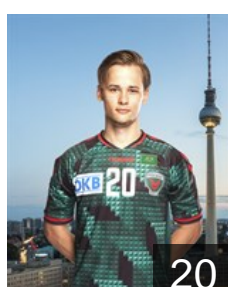

 NOR

Tønnesen Kent Robin

Position: Right Back
Place of birth: Partille
Date of birth: 05.06.1991
Height: 194 cm
Weight: 90 kg

 BIH

Vrazalic Faruk

Position: Right Wing
Place of birth: Sarajevo
Date of birth: 22.06.1990
Height: 186 cm
Weight: 85 kg

 CRO

Vukovic Drago

Position: Centre Back
Place of birth: Split
Date of birth: 03.08.1983
Height: 194 cm
Weight: 92 kg

 GER

Weyhrauch Willy

Position: Right Wing
Place of birth: Belzig
Date of birth: 14.03.1994
Height: 185 cm
Weight: 73 kg