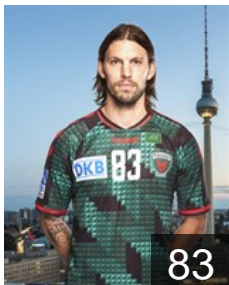

CLUB COMPETITIONS - DELEGATION LIST

Men's European Cup - EHF Cup 2015/16

GER Füchse Berlin - Players

Left Club

SWE

Petersen Fredrik Raahauge

Position: Left Wing

Place of birth: Ystad

Date of birth: 27.08.1983

Height: 188 cm

Weight: 81 kg

Left Club on 27.01.2016

TEAM OFFICIALS

ISL

Richardsson Erlingur

Date of birth: 19.09.1972