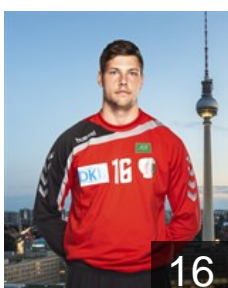

 SLO

Ferjan Mark

Position: Goalkeeper
Place of birth: Ljubljana
Date of birth: 30.06.1998
Height: -
Weight: -

 GER

Fritz Fynn Ole

Position: Left Back
Place of birth: Berlin
Date of birth: 03.05.1997
Height: -
Weight: -

 CRO

Gojun Jakov

Position: Left Back
Place of birth: Split
Date of birth: 18.04.1986
Height: 203 cm
Weight: 112 kg

 GER

Grunz Angelo

Position: Goalkeeper
Place of birth: Berlin
Date of birth: 11.05.1994
Height: 194 cm
Weight: 92 kg