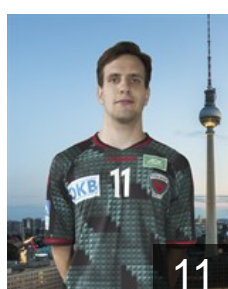

BIH

Vrazalic Faruk

Position: Right Wing
Place of birth: Sarajevo
Date of birth: 22.06.1990
Height: 186 cm
Weight: 85 kg