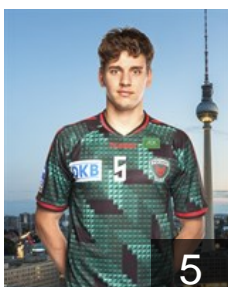

CLUB COMPETITIONS - DELEGATION LIST

Men's European Cup - EHF Cup 2015/16

 GER Füchse Berlin - Players

 GER

Brand Sebastian

Position: Goalkeeper
Place of birth: Eisenach
Date of birth: 13.05.1997
Height: 196 cm
Weight: 85 kg

 GER

Drux Paul

Position: Left Wing
Place of birth: Gummersbach
Date of birth: 07.02.1995
Height: 192 cm
Weight: 92 kg

 ISL

Elisson Bjarki Mar

Position: Left Wing
Place of birth: Reykjavik
Date of birth: 16.05.1990
Height: 191 cm
Weight: 88 kg

 SLO

Ferjan Mark

Position: Goalkeeper
Place of birth: Ljubljana
Date of birth: 30.06.1998
Height: -
Weight: -

 GER

Fritz Fynn Ole

Position: Left Back
Place of birth: Berlin
Date of birth: 03.05.1997
Height: -
Weight: -