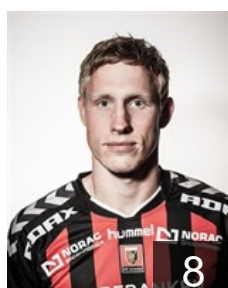

 NOR

Finsrud Haakon

Position: Left Wing
Place of birth: Fjellhammar
Date of birth: 09.04.1994
Height: 180 cm
Weight: 81 kg

 NOR

Friden Alexander

Position: Centre Back
Place of birth: Kristiansand
Date of birth: 17.01.1995
Height: 184 cm
Weight: 89 kg

 ISL

Hrafnsson Einar Ingi

Position: Line Player
Place of birth: Reykjavik
Date of birth: 16.09.1984
Height: 187 cm
Weight: 106 kg

 DEN

Jakobsen Lars

Position: Left Back
Place of birth: Aars
Date of birth: 10.09.1987
Height: 201 cm
Weight: 100 kg

 NOR

Joendal Magnus

Position: Left Wing
Place of birth: Ski
Date of birth: 07.02.1988
Height: 187 cm
Weight: 83 kg

 NOR

Köpp Eirik

Position: Left Back
Place of birth: Kristiansand
Date of birth: 10.01.1996
Height: 204 cm
Weight: 107 kg

 NOR

Langeld Fredrik Aamodt

Position: Right Back
Place of birth: Sandefjord
Date of birth: 12.05.1996
Height: 202 cm
Weight: 94 kg

 CRO

Markotic Robert

Position: Right Back
Place of birth: Dakovo
Date of birth: 07.03.1990
Height: 193 cm
Weight: 98 kg