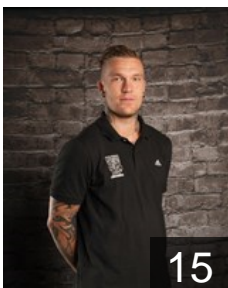

FIN

Tamminen Teemu

Position: Left Wing
Place of birth: Riihimäki
Date of birth: 27.08.1987
Height: 190 cm
Weight: 82 kg

15