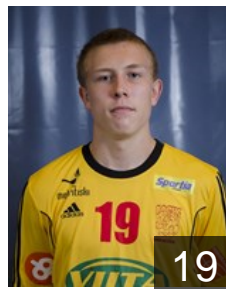

Safronii Gheorghe

Position: Left Back
Place of birth: Kishinev
Date of birth: 21.01.1986
Height: 203 cm
Weight: 95 kg

11

 RUS

Shitsko Vitalii

Position: Goalkeeper
Place of birth: St. Petersburg
Date of birth: 09.09.1987
Height: 198 cm
Weight: 97 kg

87

 FIN

Sjöman Robin

Position: Line Player
Place of birth: Karjaa
Date of birth: 25.08.1992
Height: 195 cm
Weight: 95 kg

21

 FIN

Syrjälä Roni

Position: Right Wing
Place of birth: Riihimäki
Date of birth: 28.03.1995
Height: -
Weight: -

19

 FIN

Tamminen Teemu

Position: Left Wing
Place of birth: Riihimäki
Date of birth: 27.08.1987
Height: 190 cm
Weight: 82 kg

15

 FIN

Tuominen Jani

Position: Left Wing
Place of birth: Riihimäki
Date of birth: 30.01.1992
Height: 182 cm
Weight: 66 kg

3

 FIN

Valo Antti

Position: Right Wing
Place of birth: Riihimäki
Date of birth: 28.12.1983
Height: 185 cm
Weight: 90 kg

4

TEAM OFFICIALS

 FIN

Kekki Kaj