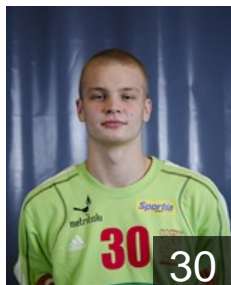

CLUB COMPETITIONS - DELEGATION LIST

Men's European Cup - EHF Cup 2015/16

FIN HC Cocks - Players

FIN

Alander Kalle

Position: Goalkeeper
Place of birth: Riihimäki
Date of birth: 13.06.1995
Height: -
Weight: -

FIN

Jansson Kristian

Position: Centre Back
Place of birth: Turku
Date of birth: 14.04.1986
Height: 184 cm
Weight: 92 kg

BLR

Kaliarovich Andrei

Position: Left Back
Place of birth: Minsk
Date of birth: 18.08.1993
Height: 196 cm
Weight: 92 kg