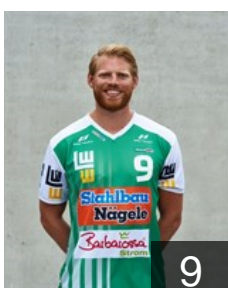

 GER

Schöne Christian

Position: Right Wing
Place of birth: Halle
Date of birth: 23.02.1981
Height: 188 cm
Weight: 80 kg

 SRB

Sesum Zarko

Position: Left Back
Place of birth: Backa Palanka
Date of birth: 16.06.1986
Height: 195 cm
Weight: 97 kg

 GER

Späth Manuel

Position: Line Player
Place of birth: Ostfildern
Date of birth: 16.10.1985
Height: 200 cm
Weight: 100 kg

 HUN

Tatai Peter

Position: Goalkeeper
Place of birth: Győr
Date of birth: 23.06.1983
Height: 195 cm
Weight: 98 kg