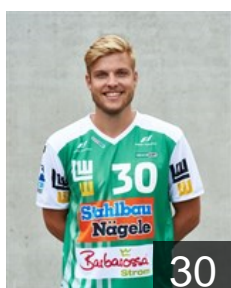

CLUB COMPETITIONS - DELEGATION LIST

Men's European Cup - EHF Cup 2015/16

 GER Frisch Auf Göppingen - Players

 SWE
Barud Niclas Andreas
Position: Line Player
Place of birth: Partille
Date of birth: 22.03.1988
Height: 196 cm
Weight: 105 kg

 SWE
Berg Andreas
Position: Left Wing
Place of birth: Säve
Date of birth: 09.05.1992
Height: 190 cm
Weight: 88 kg

 GER
Fontaine Daniel
Position: Left Back
Place of birth: Saarlouis
Date of birth: 02.07.1989
Height: 194 cm
Weight: 94 kg

 GER
Fuß Marvin
Position: Left Back
Place of birth: Göppingen
Date of birth: 31.03.1996
Height: 191 cm
Weight: 95 kg

 GER
Gehrke Tobias
Position: Centre Back
Place of birth: Esslingen
Date of birth: 05.01.1996
Height: 178 cm
Weight: 80 kg

 GER
Gross Nicolas
Position: Goalkeeper
Place of birth: Stuttgart
Date of birth: 10.04.1997
Height: 188 cm
Weight: 90 kg

 SWE
Halen Anton
Position: Right Wing
Place of birth: Helgum
Date of birth: 28.11.1990
Height: 185 cm
Weight: 96 kg