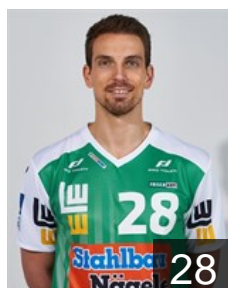

 GER
Lobedank Felix
Position: Right Back
Place of birth: Bamberg
Date of birth: 12.08.1984
Height: 196 cm
Weight: 103 kg

CLUB COMPETITIONS - DELEGATION LIST

Men's European Cup - EHF Cup 2015/16

 GER Frisch Auf Göppingen - Players

 FRA

Nyokas Alix Kevynn

Position: Right Back
Place of birth: Montfermeil
Date of birth: 28.06.1986
Height: 192 cm
Weight: 88 kg

 GER

Pfahl Adrian

Position: Right Back
Place of birth: Bietigheim-
Date of birth: 30.07.1982
Height: 192 cm
Weight: 92 kg

 SLO

Prost Primoz

Position: Goalkeeper
Place of birth: TRBOVLJE
Date of birth: 14.07.1983
Height: 186 cm
Weight: 96 kg

 GER

Rebmann Daniel

Position: Goalkeeper
Place of birth: Stuttgart
Date of birth: 16.01.1994
Height: 190 cm
Weight: 100 kg