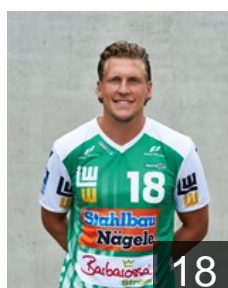

 SWE
Berg Andreas
Position: Left Wing
Place of birth: Säve
Date of birth: 09.05.1992
Height: 190 cm
Weight: 88 kg

 GER
Fontaine Daniel
Position: Left Back
Place of birth: Saarlouis
Date of birth: 02.07.1989
Height: 194 cm
Weight: 94 kg

 GER
Fuß Marvin
Position: Left Back
Place of birth: Göppingen
Date of birth: 31.03.1996
Height: 191 cm
Weight: 95 kg

 GER
Gehrke Tobias
Position: Centre Back
Place of birth: Esslingen
Date of birth: 05.01.1996
Height: 178 cm
Weight: 80 kg

 GER
Gross Nicolas
Position: Goalkeeper
Place of birth: Stuttgart
Date of birth: 10.04.1997
Height: 188 cm
Weight: 90 kg

 SWE
Halen Anton
Position: Right Wing
Place of birth: Helgum
Date of birth: 28.11.1990
Height: 185 cm
Weight: 96 kg