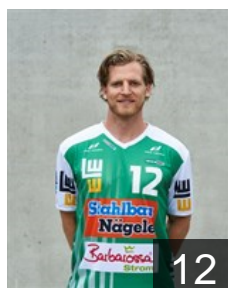

GER
Lobedank Felix
Position: Right Back
Place of birth: Bamberg
Date of birth: 12.08.1984
Height: 196 cm
Weight: 103 kg