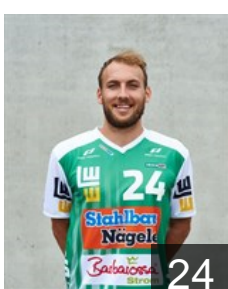

 SLO

Prost Primoz

Position: Goalkeeper
Place of birth: TRBOVLJE
Date of birth: 14.07.1983
Height: 186 cm
Weight: 96 kg

 GER

Rebmann Daniel

Position: Goalkeeper
Place of birth: Stuttgart
Date of birth: 16.01.1994
Height: 190 cm
Weight: 100 kg

 GER

Rentschler Marco

Position: Right Wing
Place of birth: Bietigheim-
Date of birth: 28.12.1994
Height: 185 cm
Weight: 82 kg

 GER

Rutschmann Bastian

Position: Goalkeeper
Place of birth: Karlsruhe
Date of birth: 30.12.1982
Height: 195 cm
Weight: 93 kg