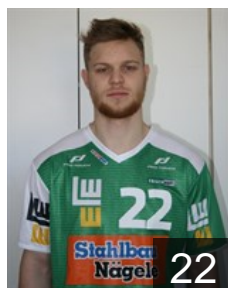

CLUB COMPETITIONS - DELEGATION LIST

Men's European Cup - EHF Cup 2015/16

 GER Frisch Auf Göppingen - Players

 SWE
Barud Niclas Andreas
Position: Line Player
Place of birth: Partille
Date of birth: 22.03.1988
Height: 196 cm
Weight: 105 kg

 SWE
Berg Andreas
Position: Left Wing
Place of birth: Säve
Date of birth: 09.05.1992
Height: 190 cm
Weight: 88 kg

 GER
Fontaine Daniel
Position: Left Back
Place of birth: Saarlouis
Date of birth: 02.07.1989
Height: 194 cm
Weight: 94 kg

 GER
Fuß Marvin
Position: Left Back
Place of birth: Göppingen
Date of birth: 31.03.1996
Height: 191 cm
Weight: 95 kg

 GER
Gehrke Tobias
Position: Centre Back
Place of birth: Esslingen
Date of birth: 05.01.1996
Height: 178 cm
Weight: 80 kg