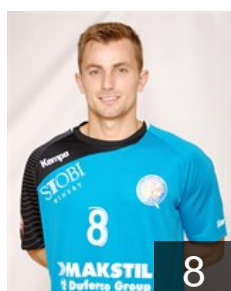

CLUB COMPETITIONS - DELEGATION LIST

Men's European Cup - VELUX EHF Champions League 2015/16

 MKD HC Metalurg - Players

 CRO

Buvinic Marko

Position: Right Back
Place of birth: Pula
Date of birth: 28.06.1992
Height: 190 cm
Weight: 90 kg

 MKD

Dupjancanec Daniel

Position: Goalkeeper
Place of birth: Prilep
Date of birth: 15.07.1983
Height: -
Weight: -

 MKD

Kosteski Nikola

Position: Right Wing
Place of birth: Struga
Date of birth: 22.08.1992
Height: 183 cm
Weight: 74 kg

 MKD

Krstevski Goran

Position: Centre Back
Place of birth: Resen
Date of birth: 29.03.1996
Height: 196 cm
Weight: 88 kg

 MKD

Kukoski Milorad

Position: Left Back
Place of birth: Struga
Date of birth: 07.12.1987
Height: 195 cm
Weight: 100 kg

 MKD

Kuzmanovski Filip

Position: Left Back
Place of birth: Bitola
Date of birth: 03.07.1996
Height: -
Weight: -

 MKD

Madzovski Bojan

Position: Left Wing
Place of birth: Skopje
Date of birth: 08.05.1994
Height: 184 cm
Weight: 90 kg