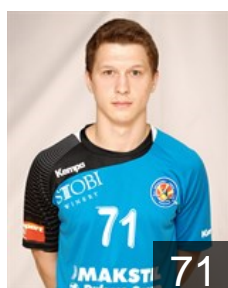

 CRO

Matic Marko

Position: Left Back
Place of birth: Ljubuski
Date of birth: 25.01.1988
Height: 202 cm
Weight: 86 kg

 SLO

Matijasic Tadej

Position: Left Wing
Place of birth: Ljubljana
Date of birth: 22.01.1994
Height: 174 cm
Weight: 74 kg

 CRO

Mrakovcic Luka

Position: Centre Back
Place of birth: Rijeka
Date of birth: 22.09.1994
Height: 191 cm
Weight: 88 kg

 MKD

Neloski Marko

Position: Centre Back
Place of birth: Struga
Date of birth: 06.06.1996
Height: -
Weight: -

 MKD

Palevski Davor

Position: Left Wing
Place of birth: Skopje
Date of birth: 26.02.1997
Height: -
Weight: -

CLUB COMPETITIONS - DELEGATION LIST

Men's European Cup - VELUX EHF Champions League 2015/16

MKD HC Metalurg - Players

MKD

Peshevski Antonijo

Position: Goalkeeper
Place of birth: Skopje
Date of birth: 23.12.1990
Height: 209 cm
Weight: 110 kg

MKD

Peshevski Zharko

Position: Line Player
Place of birth: Skopje
Date of birth: 11.04.1991
Height: 195 cm
Weight: 110 kg