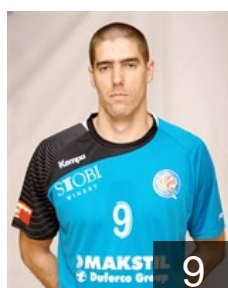

CLUB COMPETITIONS - DELEGATION LIST

Men's European Cup - VELUX EHF Champions League 2015/16

 MKD HC Metalurg - Players

 CRO

Buvinic Marko

Position: Right Back
Place of birth: Pula
Date of birth: 28.06.1992
Height: 190 cm
Weight: 90 kg

 MKD

Krstevski Goran

Position: Centre Back
Place of birth: Resen
Date of birth: 29.03.1996
Height: 196 cm
Weight: 88 kg

 MKD

Kukoski Milorad

Position: Left Back
Place of birth: Struga
Date of birth: 07.12.1987
Height: 195 cm
Weight: 100 kg

 MKD

Kuzmanovski Filip

Position: Left Back
Place of birth: Bitola
Date of birth: 03.07.1996
Height: -
Weight: -

 MKD

Madzovski Bojan

Position: Left Wing
Place of birth: Skopje
Date of birth: 08.05.1994
Height: 184 cm
Weight: 90 kg

 CRO

Matic Marko

Position: Left Back
Place of birth: Ljubuski
Date of birth: 25.01.1988
Height: 202 cm
Weight: 86 kg

 SLO

Matijasic Tadej

Position: Left Wing
Place of birth: Ljubljana
Date of birth: 22.01.1994
Height: 174 cm
Weight: 74 kg