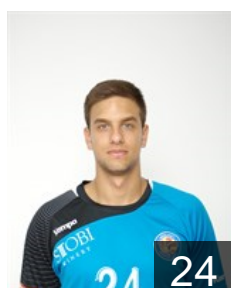

 MKD

Krstevski Goran

Position: Centre Back
Place of birth: Resen
Date of birth: 29.03.1996
Height: 196 cm
Weight: 88 kg

 MKD

Kukoski Milorad

Position: Left Back
Place of birth: Struga
Date of birth: 07.12.1987
Height: 195 cm
Weight: 100 kg

 MKD

Kuzmanovski Filip

Position: Left Back
Place of birth: Bitola
Date of birth: 03.07.1996
Height: -
Weight: -

 MKD

Madzovski Bojan

Position: Left Wing
Place of birth: Skopje
Date of birth: 08.05.1994
Height: 184 cm
Weight: 90 kg

 CRO

Matic Marko

Position: Left Back
Place of birth: Ljubuski
Date of birth: 25.01.1988
Height: 202 cm
Weight: 86 kg

 SLO

Matijasic Tadej

Position: Left Wing
Place of birth: Ljubljana
Date of birth: 22.01.1994
Height: 174 cm
Weight: 74 kg

 CRO

Mrakovcic Luka

Position: Centre Back
Place of birth: Rijeka
Date of birth: 22.09.1994
Height: 191 cm
Weight: 88 kg

 MKD

Neloski Marko

Position: Centre Back
Place of birth: Struga
Date of birth: 06.06.1996
Height: -
Weight: -