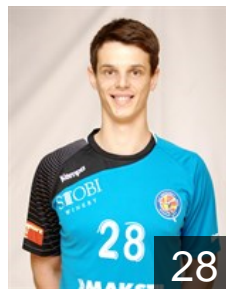

 MKD

Palevski Davor

Position: Left Wing
Place of birth: Skopje
Date of birth: 26.02.1997
Height: -
Weight: -

CLUB COMPETITIONS - DELEGATION LIST

Men's European Cup - VELUX EHF Champions League 2015/16

MKD HC Metalurg - Players

MKD

Peshevski Antonijo

Position: Goalkeeper
Place of birth: Skopje
Date of birth: 23.12.1990
Height: 209 cm
Weight: 110 kg

MKD

Peshevski Zharko

Position: Line Player
Place of birth: Skopje
Date of birth: 11.04.1991
Height: 195 cm
Weight: 110 kg

MKD

Petrov Kostadin

Position: Line Player
Place of birth: Veles
Date of birth: 30.03.1992
Height: 190 cm
Weight: 105 kg

MKD

Taleski Filip

Position: Left Back
Place of birth: Krusevo
Date of birth: 28.03.1996
Height: 200 cm
Weight: 86 kg