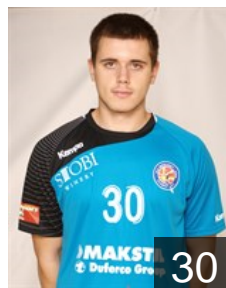

MKD

Velkovski Martin

Position: Right Back
Place of birth: Skopje
Date of birth: 10.03.1997
Height: 190 cm
Weight: 84 kg