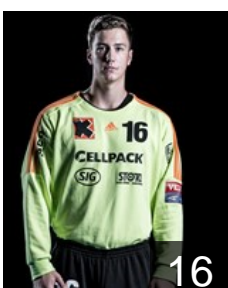

 SUI

Portner Nikola

Position: Goalkeeper
Place of birth: Bern
Date of birth: 19.11.1993
Height: 194 cm
Weight: 90 kg

 GER

Richwien Markus

Position: Right Wing
Place of birth: Magdeburg
Date of birth: 05.07.1985
Height: 186 cm
Weight: 84 kg

 POL

Starczan Leszek

Position: Left Wing
Place of birth: Olesnica
Date of birth: 28.11.1977
Height: 183 cm
Weight: 90 kg

 SRB

Stojanovic Aleksandar

Position: Right Back
Place of birth: Jagodina
Date of birth: 22.06.1983
Height: 197 cm
Weight: 103 kg

 SUI

Stokholm Kaj

Position: Goalkeeper
Place of birth: Zürich
Date of birth: 15.04.1995
Height: 195 cm
Weight: 100 kg

 SLO

Tominec Nik

Position: Right Wing
Place of birth: Luzern
Date of birth: 26.03.1991
Height: 190 cm
Weight: 88 kg