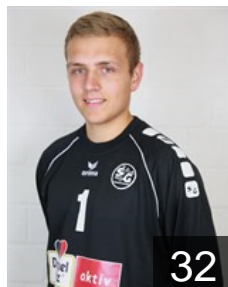

GER

Machulla Maik

Position: Centre Back
Place of birth: Greifswald
Date of birth: 09.01.1977
Height: 189 cm
Weight: 95 kg

CLUB COMPETITIONS - DELEGATION LIST

Men's European Cup - VELUX EHF Champions League 2015/16

 GER SG Flensburg-Handewitt - Players

 FRA

Mahe Kentin

Position: Centre Back
Place of birth: Paris
Date of birth: 22.05.1991
Height: 185 cm
Weight: 81 kg

 DEN

Meyer Ejlersen Andreas

Position: Goalkeeper
Place of birth: Horsens
Date of birth: 28.06.1997
Height: 188 cm
Weight: 85 kg