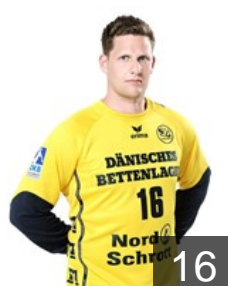

DEN

Møller Kevin

Position: Goalkeeper
Place of birth: Tønder
Date of birth: 20.06.1989
Height: 200 cm
Weight: 103 kg