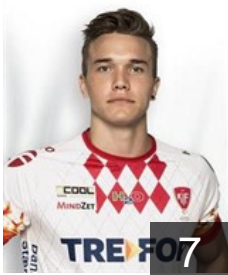

# CLUB COMPETITIONS - DELEGATION LIST

Men's European Cup - VELUX EHF Champions League 2015/16

 DEN KIF Kolding København - Players

 DEN

**Andersson L.**

Position: Left Back  
Place of birth: København  
Date of birth: 11.03.1994  
Height: 195 cm  
Weight: 96 kg