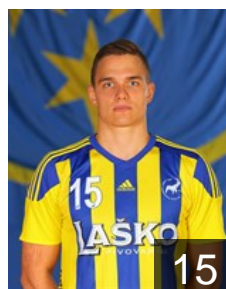

SLO RK Celje Pivovarna Laško - Players

SLO
Kodrin Tilen
Position: Left Wing
Place of birth: Celje
Date of birth: 14.05.1994
Height: -
Weight: -

SLO
Leben Tilen
Position: Goalkeeper
Place of birth: Celje
Date of birth: 07.01.1997
Height: -
Weight: -

SLO
Lesjak Urban
Position: Goalkeeper
Place of birth: Celje
Date of birth: 24.08.1990
Height: 187 cm
Weight: 93 kg

BRA
Malburg Patrianova Arthur
Position: Left Back
Place of birth: Itajausc
Date of birth: 22.04.1993
Height: 188 cm
Weight: 97 kg

SLO
Marguc Gal
Position: Right Wing
Place of birth: Celje
Date of birth: 16.11.1996
Height: -
Weight: -

SLO
Mlakar Ziga
Position: Right Back
Place of birth: Celje
Date of birth: 16.05.1990
Height: 192 cm
Weight: 95 kg

SLO
Ocvirk Grega
Position: Centre Back
Place of birth: Celje
Date of birth: 05.12.1998
Height: -
Weight: -

SLO
Poteko Vid
Position: Line Player
Place of birth: Celje
Date of birth: 05.04.1991
Height: 193 cm
Weight: 94 kg