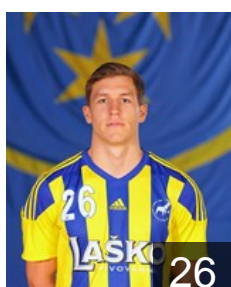

SLO

Cvetko Tobias

Position: Left Back
Place of birth: Celje
Date of birth: 10.01.1997
Height: 192 cm
Weight: 86 kg

SLO

Dobaj Gasper

Position: Goalkeeper
Place of birth: Slovenj Gradec
Date of birth: 13.11.1998
Height: -
Weight: -

SLO

Dobelsek Luka

Position: Centre Back
Place of birth: Celje
Date of birth: 12.01.1983
Height: 190 cm
Weight: 86 kg

SLO

Dobovicnik Tilen

Position: Left Wing
Place of birth: Celje
Date of birth: 29.05.1998
Height: 179 cm
Weight: 73 kg

SLO

Dujmovic Marko

Position: Left Back
Place of birth: Prevalje
Date of birth: 16.09.1985
Height: 190 cm
Weight: 95 kg

SLO

Fizuletto Lucijan

Position: Centre Back
Place of birth: Celje
Date of birth: 23.02.1994
Height: 186 cm
Weight: 84 kg

SRB

Gajic Ivan

Position: Goalkeeper
Place of birth: Nis
Date of birth: 17.05.1979
Height: 191 cm
Weight: 105 kg

SLO

Groselj Matic

Position: Right Back
Place of birth: Trbovlje
Date of birth: 22.09.1997
Height: -
Weight: -