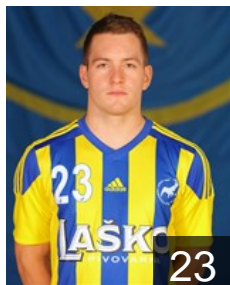

SLO
Ocvirk Grega
Position: Centre Back
Place of birth: Celje
Date of birth: 05.12.1998
Height: -
Weight: -

SLO
Poteko Vid
Position: Line Player
Place of birth: Celje
Date of birth: 05.04.1991
Height: 193 cm
Weight: 94 kg

SLO
Potocnik Gregor
Position: Left Back
Place of birth: Celje
Date of birth: 22.08.1992
Height: 195 cm
Weight: 103 kg

SLO
Razgor David
Position: Centre Back
Place of birth: Celje
Date of birth: 13.07.1989
Height: 181 cm
Weight: 82 kg

BIH
Savanovic Luka
Position: Right Back
Place of birth: Banja Luca
Date of birth: 16.01.2001
Height: 186 cm
Weight: 82 kg

SLO
Sivka Jan
Position: Left Wing
Place of birth: Celje
Date of birth: 12.07.1997
Height: 183 cm
Weight: 76 kg

CLUB COMPETITIONS - DELEGATION LIST

Men's European Cup - VELUX EHF Champions League 2015/16

 SLO RK Celje Pivovarna Laško - Players

 SLO

Zarabec Miha

Position: Centre Back
Place of birth: Novo Mesto
Date of birth: 12.10.1991
Height: 174 cm
Weight: 72 kg