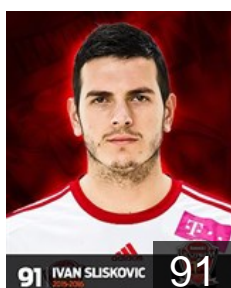

 ESP

Rodriguez Vaquero J.

Position: Centre Back
Place of birth: Palencia
Date of birth: 05.01.1980
Height: 187 cm
Weight: 90 kg

 HUN

Schmid Peter

Position: Centre Back
Place of birth: Veszprém
Date of birth: 06.08.1996
Height: 189 cm
Weight: 90 kg

 HUN

Schuch Istvan Timuzsin

Position: Line Player
Place of birth: Nagyatad
Date of birth: 05.06.1985
Height: 197 cm
Weight: 105 kg

 CRO

Sliskovic Ivan

Position: Left Back
Place of birth: Split
Date of birth: 23.10.1991
Height: 197 cm
Weight: 98 kg