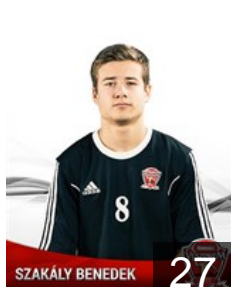

 HUN

Schuch Istvan Timuzsin

Position: Line Player
Place of birth: Nagyatad
Date of birth: 05.06.1985
Height: 197 cm
Weight: 105 kg

 CRO

Sliskovic Ivan

Position: Left Back
Place of birth: Split
Date of birth: 23.10.1991
Height: 197 cm
Weight: 98 kg

 CRO

Sulic Renato

Position: Line Player
Place of birth: Rijeka
Date of birth: 12.10.1979
Height: 192 cm
Weight: 109 kg

 HUN

Szakaly Benedek

Position: Right Wing
Place of birth: Budapest
Date of birth: 07.09.1997
Height: 178 cm
Weight: 65 kg