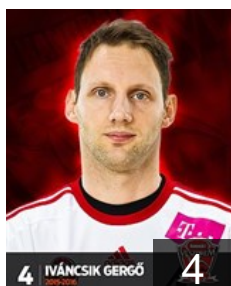

HUN

Ivancsik Gergo

Position: Left Wing
Place of birth: Györ
Date of birth: 30.11.1981
Height: 190 cm
Weight: 87 kg