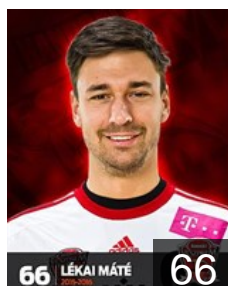

 SRB

Ilic Momir

Position: Left Back
Place of birth: Andjelovac
Date of birth: 22.12.1981
Height: 200 cm
Weight: 104 kg

 HUN

Ivancsik Gergo

Position: Left Wing
Place of birth: Györ
Date of birth: 30.11.1981
Height: 190 cm
Weight: 87 kg

 HUN

Lekai Mate

Position: Centre Back
Place of birth: Budapest
Date of birth: 16.06.1988
Height: 190 cm
Weight: 83 kg

 SLO

Marguc Gasper

Position: Right Wing
Place of birth: Celje
Date of birth: 20.08.1990
Height: 180 cm
Weight: 74 kg