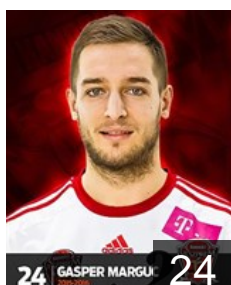

 SRB

Ilic Momir

Position: Left Back
Place of birth: Andjelovac
Date of birth: 22.12.1981
Height: 200 cm
Weight: 104 kg

 HUN

Ivancsik Gergo

Position: Left Wing
Place of birth: Györ
Date of birth: 30.11.1981
Height: 190 cm
Weight: 87 kg

 HUN

Lekai Mate

Position: Centre Back
Place of birth: Budapest
Date of birth: 16.06.1988
Height: 190 cm
Weight: 83 kg

 SLO

Marguc Gasper

Position: Right Wing
Place of birth: Celje
Date of birth: 20.08.1990
Height: 180 cm
Weight: 74 kg