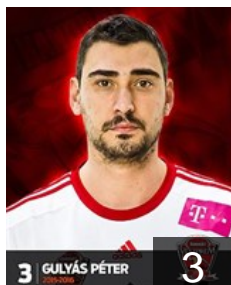

HUN

Gulyas Peter

Position: Right Wing
Place of birth: Veszprems
Date of birth: 04.03.1984
Height: 200 cm
Weight: 100 kg