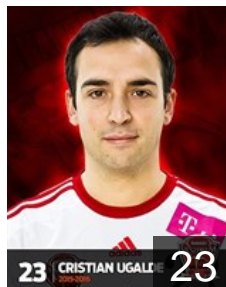

ESP

Ugalde Garcia Cristian

Position: Left Wing
Place of birth: Barcelona
Date of birth: 19.10.1987
Height: 187 cm
Weight: 81 kg