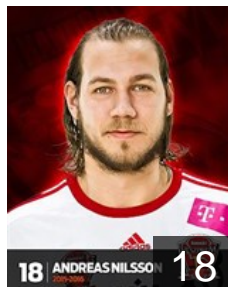

 HUN

Nagy Barnabas

Position: Goalkeeper
Place of birth: Veszprém
Date of birth: 08.06.1998
Height: 190 cm
Weight: 87 kg

CLUB COMPETITIONS - DELEGATION LIST

Men's European Cup - VELUX EHF Champions League 2015/16

VELUX®

EHF
CHAMPIONS
LEAGUE

 HUN One Veszprém HC - Players

 HUN

Nagy Laszlo

Position: Right Back
Place of birth: Szeged
Date of birth: 03.03.1981
Height: 208 cm
Weight: 113 kg

 SWE

Nilsson Andreas