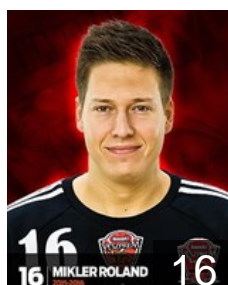

 HUN

Lekai Mate

Position: Centre Back
Place of birth: Budapest
Date of birth: 16.06.1988
Height: 190 cm
Weight: 83 kg

 SLO

Marguc Gasper

Position: Right Wing
Place of birth: Celje
Date of birth: 20.08.1990
Height: 180 cm
Weight: 74 kg