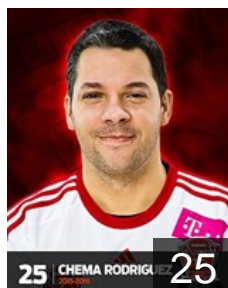

ESP

Rodriguez Vaquero J.

Position: Centre Back
Place of birth: Palencia
Date of birth: 05.01.1980
Height: 187 cm
Weight: 90 kg