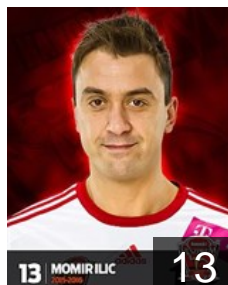

 HUN

Fekete David

Position: Left Back
Place of birth: Budapest
Date of birth: 12.10.1996
Height: -
Weight: -

 HUN

Füzi Daniel

Position: Line Player
Place of birth: Veszprém
Date of birth: 09.08.1996
Height: -
Weight: -

 HUN

Gödör Bence

Position: Goalkeeper
Place of birth: Veszprém
Date of birth: 09.10.1999
Height: 186 cm
Weight: 79 kg

 HUN

Gulyas Peter

Position: Right Wing
Place of birth: Veszprems
Date of birth: 04.03.1984
Height: 200 cm
Weight: 100 kg

 SRB

Ilic Momir

Position: Left Back
Place of birth: Andjelovac
Date of birth: 22.12.1981
Height: 200 cm
Weight: 104 kg

 HUN

Ivancsik Gergo

Position: Left Wing
Place of birth: Györ
Date of birth: 30.11.1981
Height: 190 cm
Weight: 87 kg

 HUN

Lekai Mate

Position: Centre Back
Place of birth: Budapest
Date of birth: 16.06.1988
Height: 190 cm
Weight: 83 kg

 SLO

Marguc Gasper

Position: Right Wing
Place of birth: Celje
Date of birth: 20.08.1990
Height: 180 cm
Weight: 74 kg