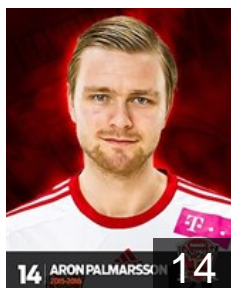

ISL

Palmarrsson Aron

Position: Centre Back
Place of birth: Reykjavik
Date of birth: 19.07.1990
Height: 193 cm
Weight: 100 kg