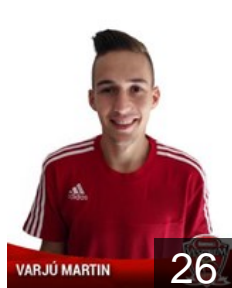

 BIH

Terzic Mirsad

Position: Left Back
Place of birth: Priboj
Date of birth: 12.07.1983
Height: 196 cm
Weight: 103 kg

CLUB COMPETITIONS - DELEGATION LIST

Men's European Cup - VELUX EHF Champions League 2015/16

 HUN One Veszprém HC - Players

 HUN

Toth Attila

Position: Right Back
Place of birth: Budapest
Date of birth: 17.03.1997
Height: -
Weight: -

 ESP

Ugalde Garcia Cristian

Position: Left Wing
Place of birth: Barcelona
Date of birth: 19.10.1987
Height: 187 cm
Weight: 81 kg

 HUN

Varju Martin

Position: Right Wing
Place of birth: Szekszárd
Date of birth: 03.01.1996
Height: -
Weight: -

 GER

Zeitz Christian

Position: Right Back
Place of birth: Heidelberg
Date of birth: 18.11.1980
Height: 186 cm
Weight: 103 kg