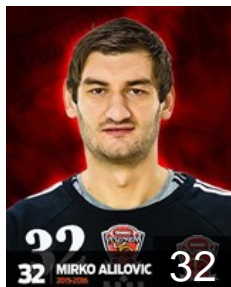

CLUB COMPETITIONS - DELEGATION LIST

Men's European Cup - VELUX EHF Champions League 2015/16

 HUN One Veszprém HC - Players

 CRO

Alilovic Mirko

Position: Goalkeeper
Place of birth: Ljubuski
Date of birth: 15.09.1985
Height: 200 cm
Weight: 110 kg

 HUN

Fekete David

Position: Left Back
Place of birth: Budapest
Date of birth: 12.10.1996
Height: -
Weight: -

 HUN

Füzi Daniel

Position: Line Player
Place of birth: Veszprém
Date of birth: 09.08.1996
Height: -
Weight: -