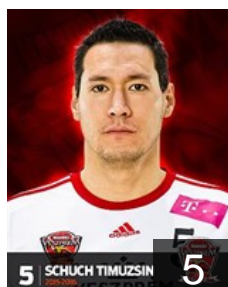

 ESP

Rodriguez Vaquero J.

Position: Centre Back
Place of birth: Palencia
Date of birth: 05.01.1980
Height: 187 cm
Weight: 90 kg

 HUN

Schmid Peter

Position: Centre Back
Place of birth: Veszprém
Date of birth: 06.08.1996
Height: 189 cm
Weight: 90 kg

 HUN

Schuch Istvan Timuzsin

Position: Line Player
Place of birth: Nagyatad
Date of birth: 05.06.1985
Height: 197 cm
Weight: 105 kg

 CRO

Sliskovic Ivan

Position: Left Back
Place of birth: Split
Date of birth: 23.10.1991
Height: 197 cm
Weight: 98 kg