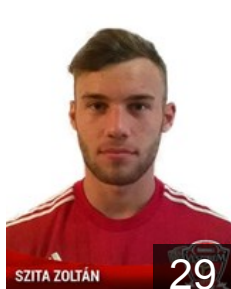

 HUN

Schuch Istvan Timuzsin

Position: Line Player
Place of birth: Nagyatad
Date of birth: 05.06.1985
Height: 197 cm
Weight: 105 kg

 CRO

Sliskovic Ivan

Position: Left Back
Place of birth: Split
Date of birth: 23.10.1991
Height: 197 cm
Weight: 98 kg

 CRO

Sulic Renato

Position: Line Player
Place of birth: Rijeka
Date of birth: 12.10.1979
Height: 192 cm
Weight: 109 kg

 HUN

Szakaly Benedek

Position: Right Wing
Place of birth: Budapest
Date of birth: 07.09.1997
Height: 178 cm
Weight: 65 kg

 HUN

Szeitl Erik

Position: Line Player
Place of birth: Tapolca
Date of birth: 18.07.1997
Height: -
Weight: -

 HUN

Szita Zoltan

Position: Left Back
Place of birth: Veszprém
Date of birth: 10.02.1998
Height: 196 cm
Weight: 88 kg