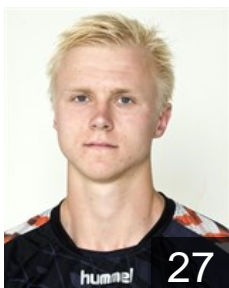

VELUX®

EHF
CHAMPIONS
LEAGUE

 SWE IFK Kristianstad - Players

 SWE

Larsson Jesper

Position: Goalkeeper
Place of birth: Kristianstad
Date of birth: 27.07.1973
Height: 190 cm
Weight: 95 kg

 SWE

Larsson Johannes

Position: Right Wing
Place of birth: Kristianstad
Date of birth: 09.08.1991
Height: 182 cm
Weight: 74 kg

 SWE

Larsson Leo

Position: Goalkeeper
Place of birth: Ystad
Date of birth: 16.10.1990
Height: 190 cm
Weight: 94 kg

 SWE

Lindskog Anton

Position: Line Player
Place of birth: Kristianstad
Date of birth: 07.12.1993
Height: 198 cm
Weight: 102 kg

 SWE

Nilsson Johan

Position: Back
Place of birth: Kristianstad
Date of birth: 23.07.1995
Height: 191 cm
Weight: 78 kg

 SWE

Nyström Petter

Position: Left Wing
Place of birth: Kristianstad
Date of birth: 27.10.1996
Height: 184 cm
Weight: 81 kg

 NOR

O'Sullivan Christian

Position: Back
Place of birth: Oslo
Date of birth: 22.08.1991
Height: 190 cm
Weight: 89 kg